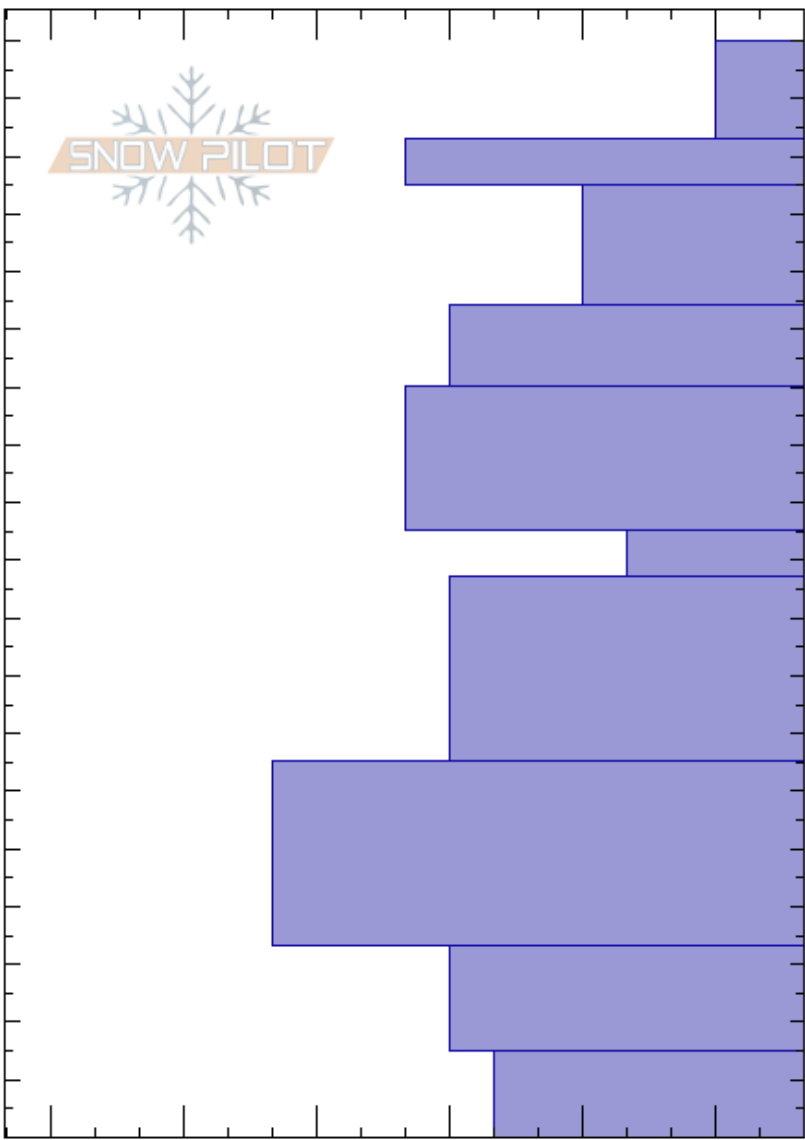

Talking Mtn Obs Left
 La Sal Mountains
 UT
 Elevation: 11300 ft
 Aspect: 272°
 Specifics:

Travis Nauman
 01/25/2020 - 1:30pm
 Co-ord: 38.44687N, -109.24199E
 Slope Angle: 32°
 Wind Loading: previous

Stability:
 Air Temperature:
 Sky Cover: FEW
 Precipitation: NO
 Wind: NW Light Breeze

HS:190
 173-165cm: Crust
 105-97cm: pre-xmas near surface facet
 105-97cm: Problematic layer

Height (cm)	Crystal		Moisture	ρ kg/m ³	Stability tests & Layer comments
	Form	Size			
190					
180					
170					← ECTN5 @165cm no hint of propa
160					173-165cm: Crust
150					
140					
130					
120					
110					
100	□	2-2.5			105-97cm: pre-xmas near surface facet
90					
80					
70					
60					
50					
40					
30	⊖	1-2			
20					
10	⊖	1-2			
0					