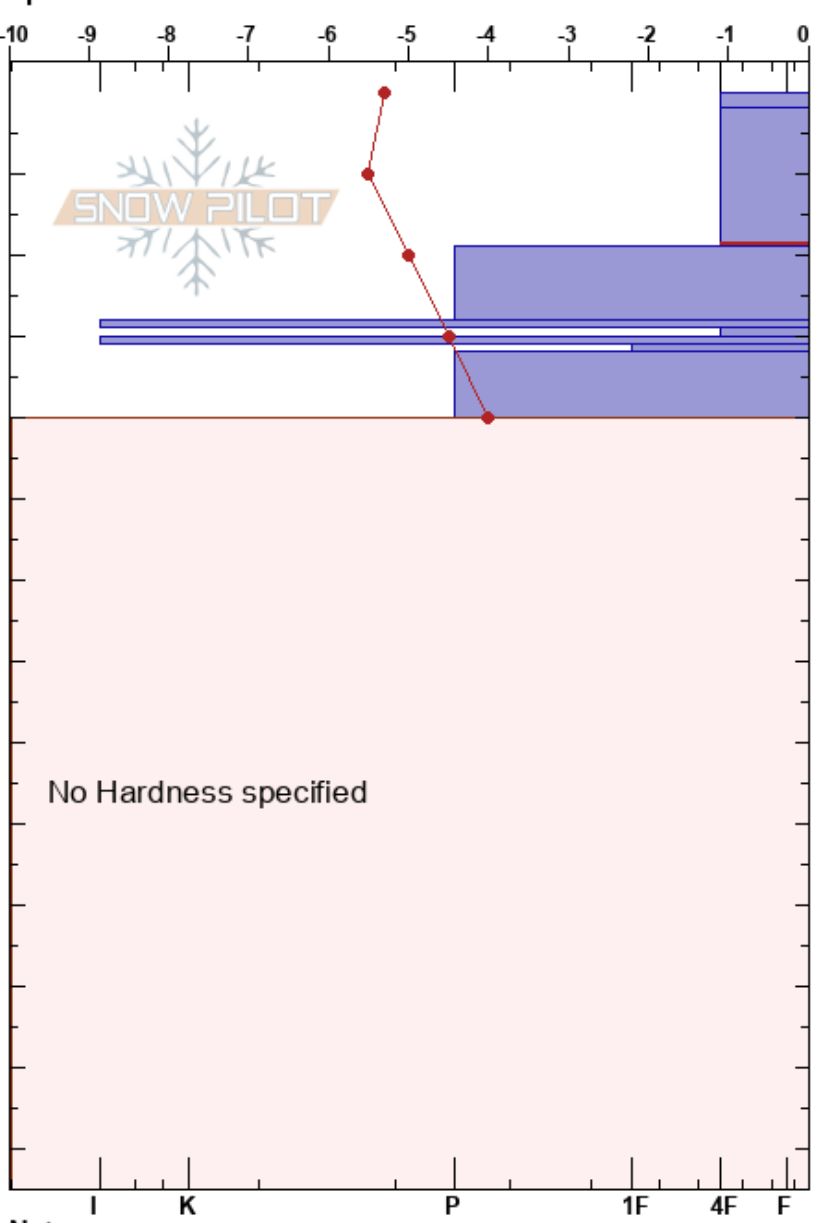

Mittåkläppen, SE
 Funäsfjällen
 Sweden
Elevation: 978 m
Aspect: SE
Specifics:

Mattias Åberg
 26/02/2017 - 09:56
Co-ord: 62.72298N, 12.46948E
Slope Angle: 15°
Wind Loading: yes

Stability:
Air Temperature: -4°C
Sky Cover: OVC
Precipitation: S2
Wind: W Light Breeze

HS:135
PF:28
Layer Notes:
 2-19cm: Problematic layer
 40-135cm: grävde 40 cm ner.

Form	Crystal Size	Moisture	ρ kg/m ³	Stability tests & Layer comments
+	1			
/	2			
/	1			
■				
□	2			← ECTN12 @28cm
■				
⊖	1			
• (⊖)	0.5-1			