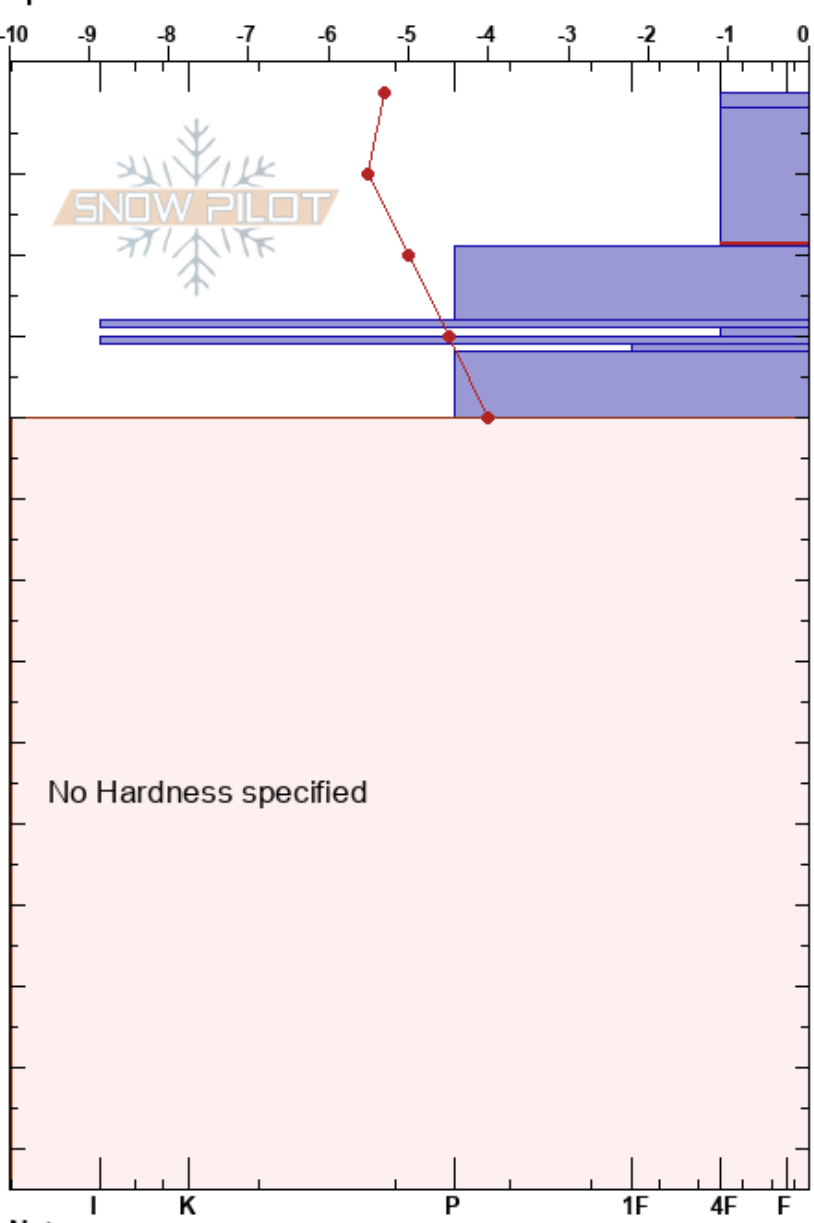

Mittåkläppen, SE
 Funäsfjällen
 Sweden
 Elevation: 978 m
 Aspect: SE
 Specifics:

Mattias Åberg
 26/02/2017 - 09:56
 Co-ord: 62.72298N, 12.46948E
 Slope Angle: 15°
 Wind Loading: yes

Stability: HS:135
 Air Temperature: -4°C PF:28
 Sky Cover: OVC
 Precipitation: S2
 Wind: W Light Breeze
 Layer Notes:
 2-19cm: Problematic layer
 40-135cm: grävde 40 cm ner.

Form	Crystal		Moisture	ρ kg/m ³	Stability tests & Layer comments
	Size				
+	1				
/	2				
/	1				
■					
□	2				← ECTN12 @28cm
■					
⊖	1				
• (⊖)	0.5-1				

Notes: