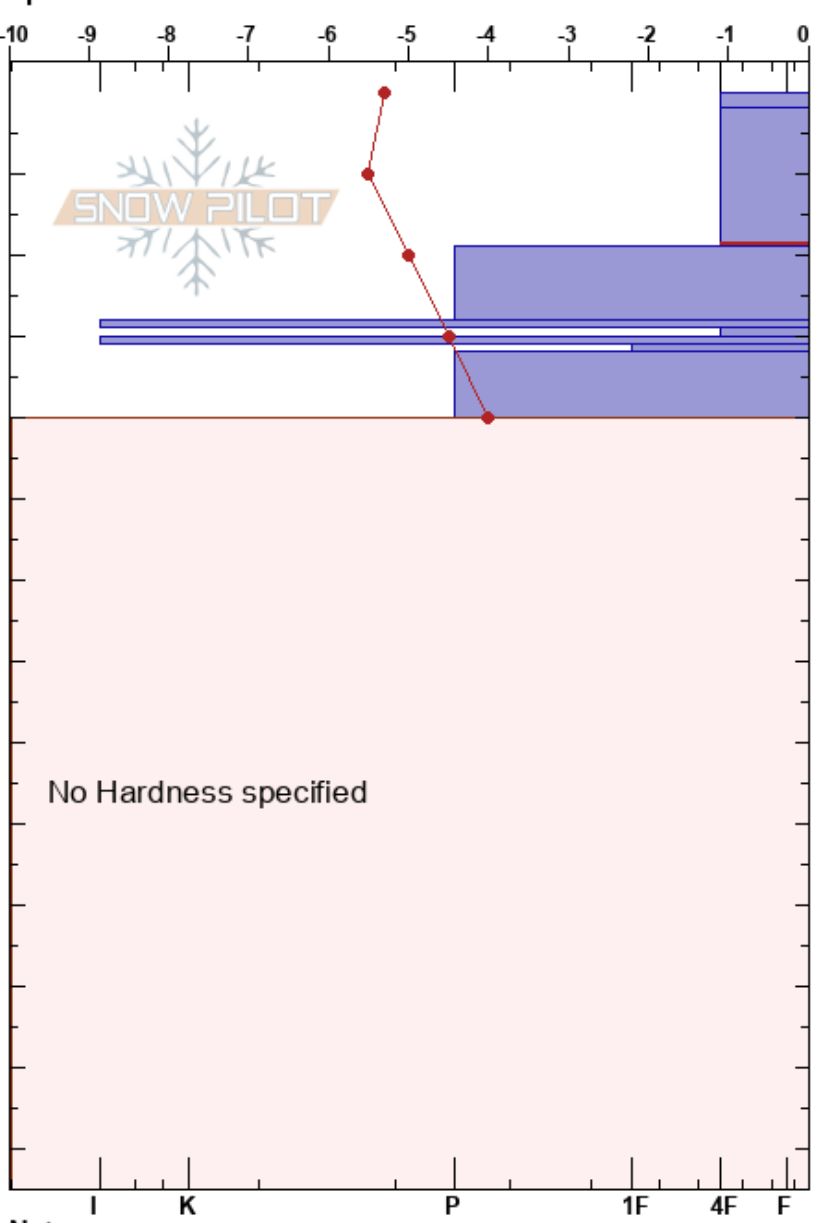

Mittåkläppen, SE
 Funäsfjällen
 Sweden
 Elevation: 978 m
 Aspect: SE
 Specifics:

Mattias Åberg
 26/02/2017 - 09:56
 Co-ord: 62.72298N, 12.46948E
 Slope Angle: 15°
 Wind Loading: yes

Stability: **HS:135**
 Air Temperature: -4°C **PF:28**
 Sky Cover: OVC
 Precipitation: S2
 Wind: W Light Breeze
Layer Notes:
 2-19cm: Problematic layer
 40-135cm: grävde 40 cm ner.

Form	Crystal		Moisture	ρ kg/m ³	Stability tests & Layer comments
	Size				
+	1				
/	2				
/	1				
■					
□	2				← ECTN12 @28cm
■					
⊖	1				
• (⊖)	0.5-1				

Notes: