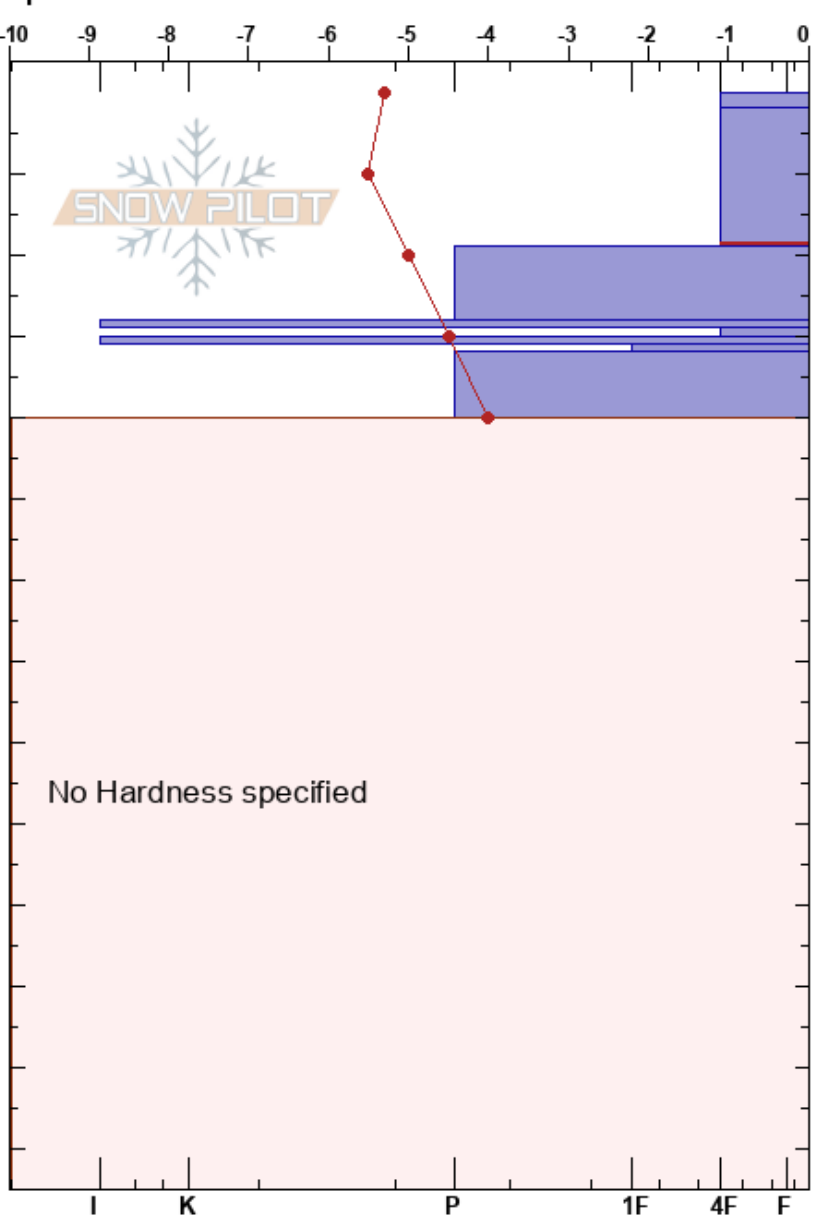

Mittåkläppen, SE
 Funäsfjällen
 Sweden
Elevation: 978 m
Aspect: SE
Specifics:

Mattias Åberg
 26/02/2017 - 09:56
Co-ord: 62.72298N, 12.46948E
Slope Angle: 15°
Wind Loading: yes

Stability:
Air Temperature: -4°C
Sky Cover: OVC
Precipitation: S2
Wind: W Light Breeze

HS:135
PF:28
 2-19cm: Problematic layer
 40-135cm: grävde 40 cm ner.

Form	Crystal		Moisture	ρ kg/m ³	Stability tests & Layer comments
	Size				
+	1				
/	2				
/	1				
■					
□	2				← ECTN12 @28cm
■					
⊖	1				
• (⊖)	0.5-1				