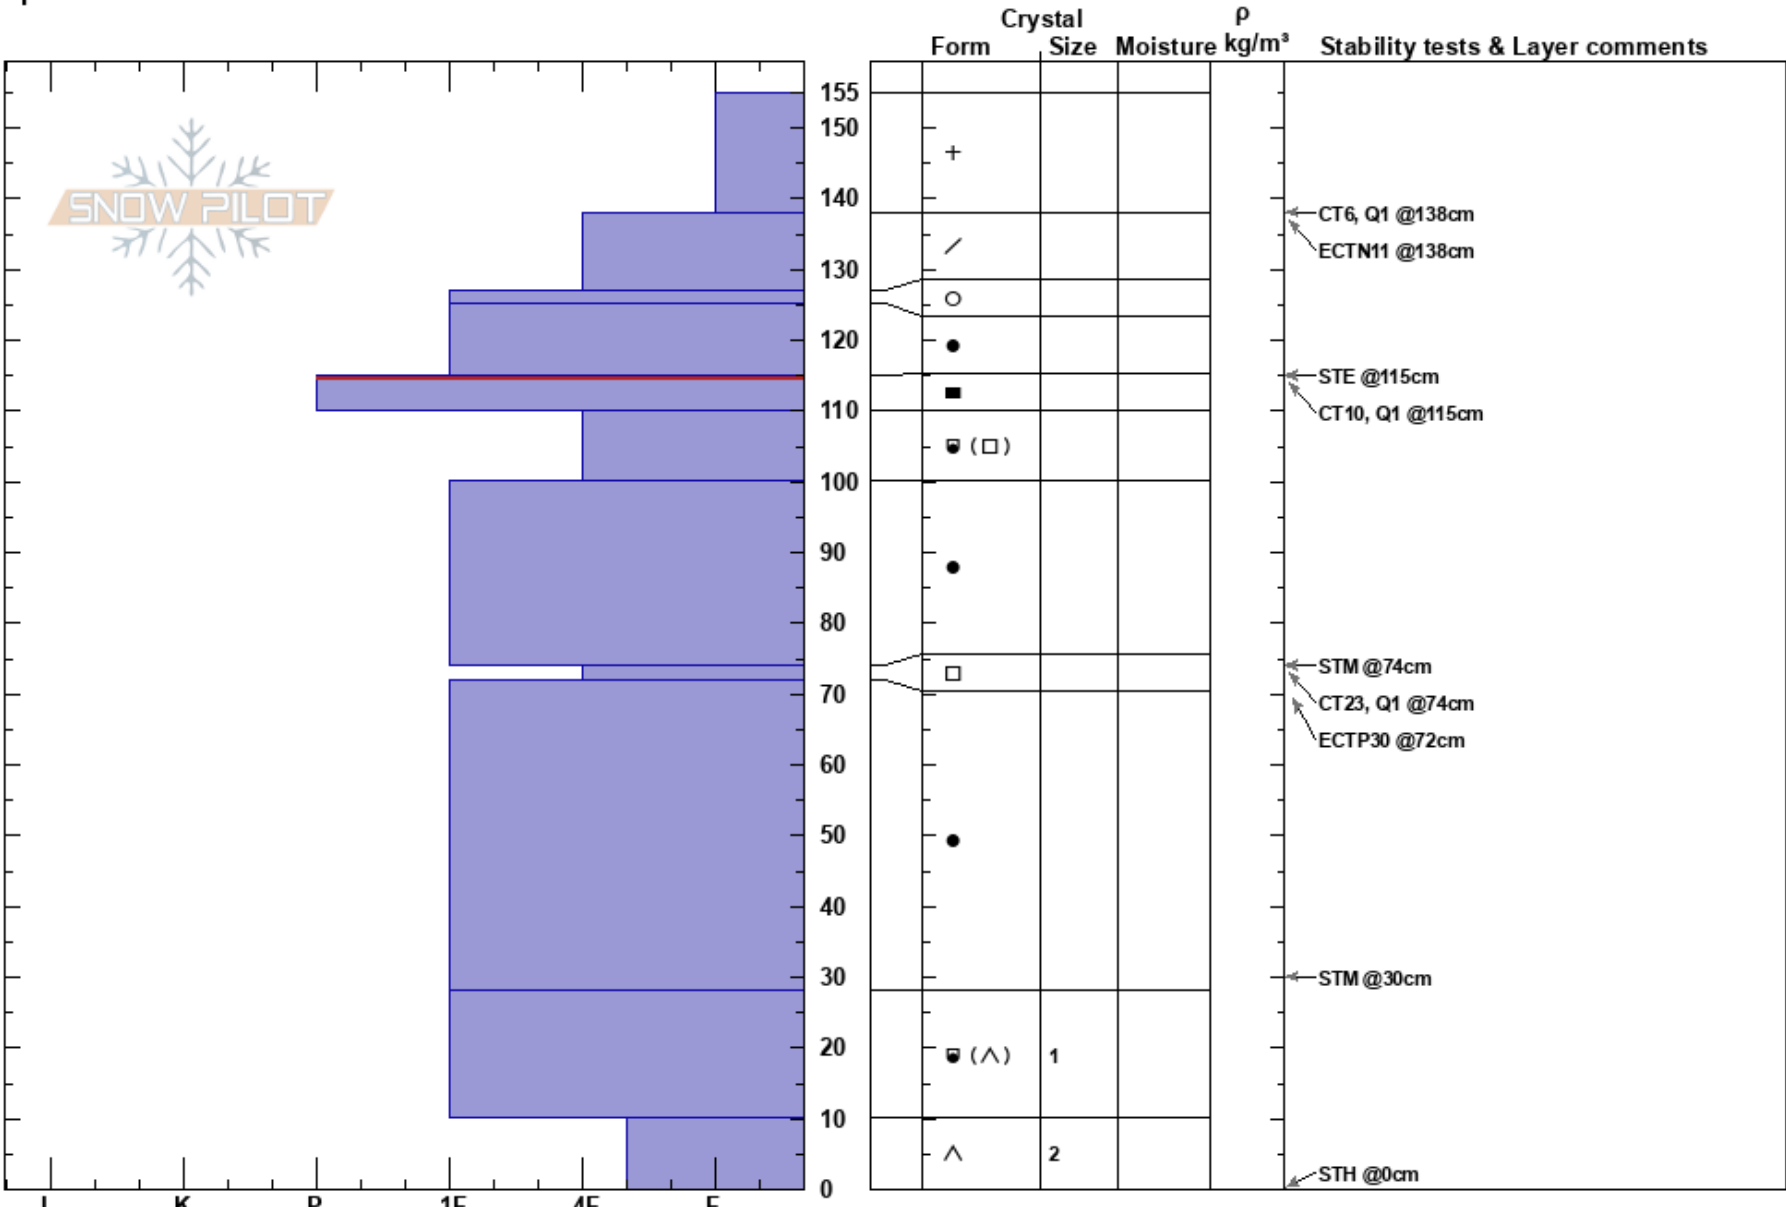

Asbestos 2
 Madison Range-N
 MT
 Elevation: 835 ft
 Aspect: 60°
 Specifics:

A Whitmore
 02/25/2017 - 1:15pm
 Co-ord:
 Slope Angle: 28°
 Wind Loading: previous

Stability:
 Air Temperature: -11°C
 Sky Cover: BKN
 Precipitation: S1
 Wind: S Light Breeze

HS:155
 PF:30
 115-110cm:Problematic layer

Layer Notes:

Notes: Snowpit was dug on same slope and within 200 yards of Asbestos snowpit from several weeks earlier.