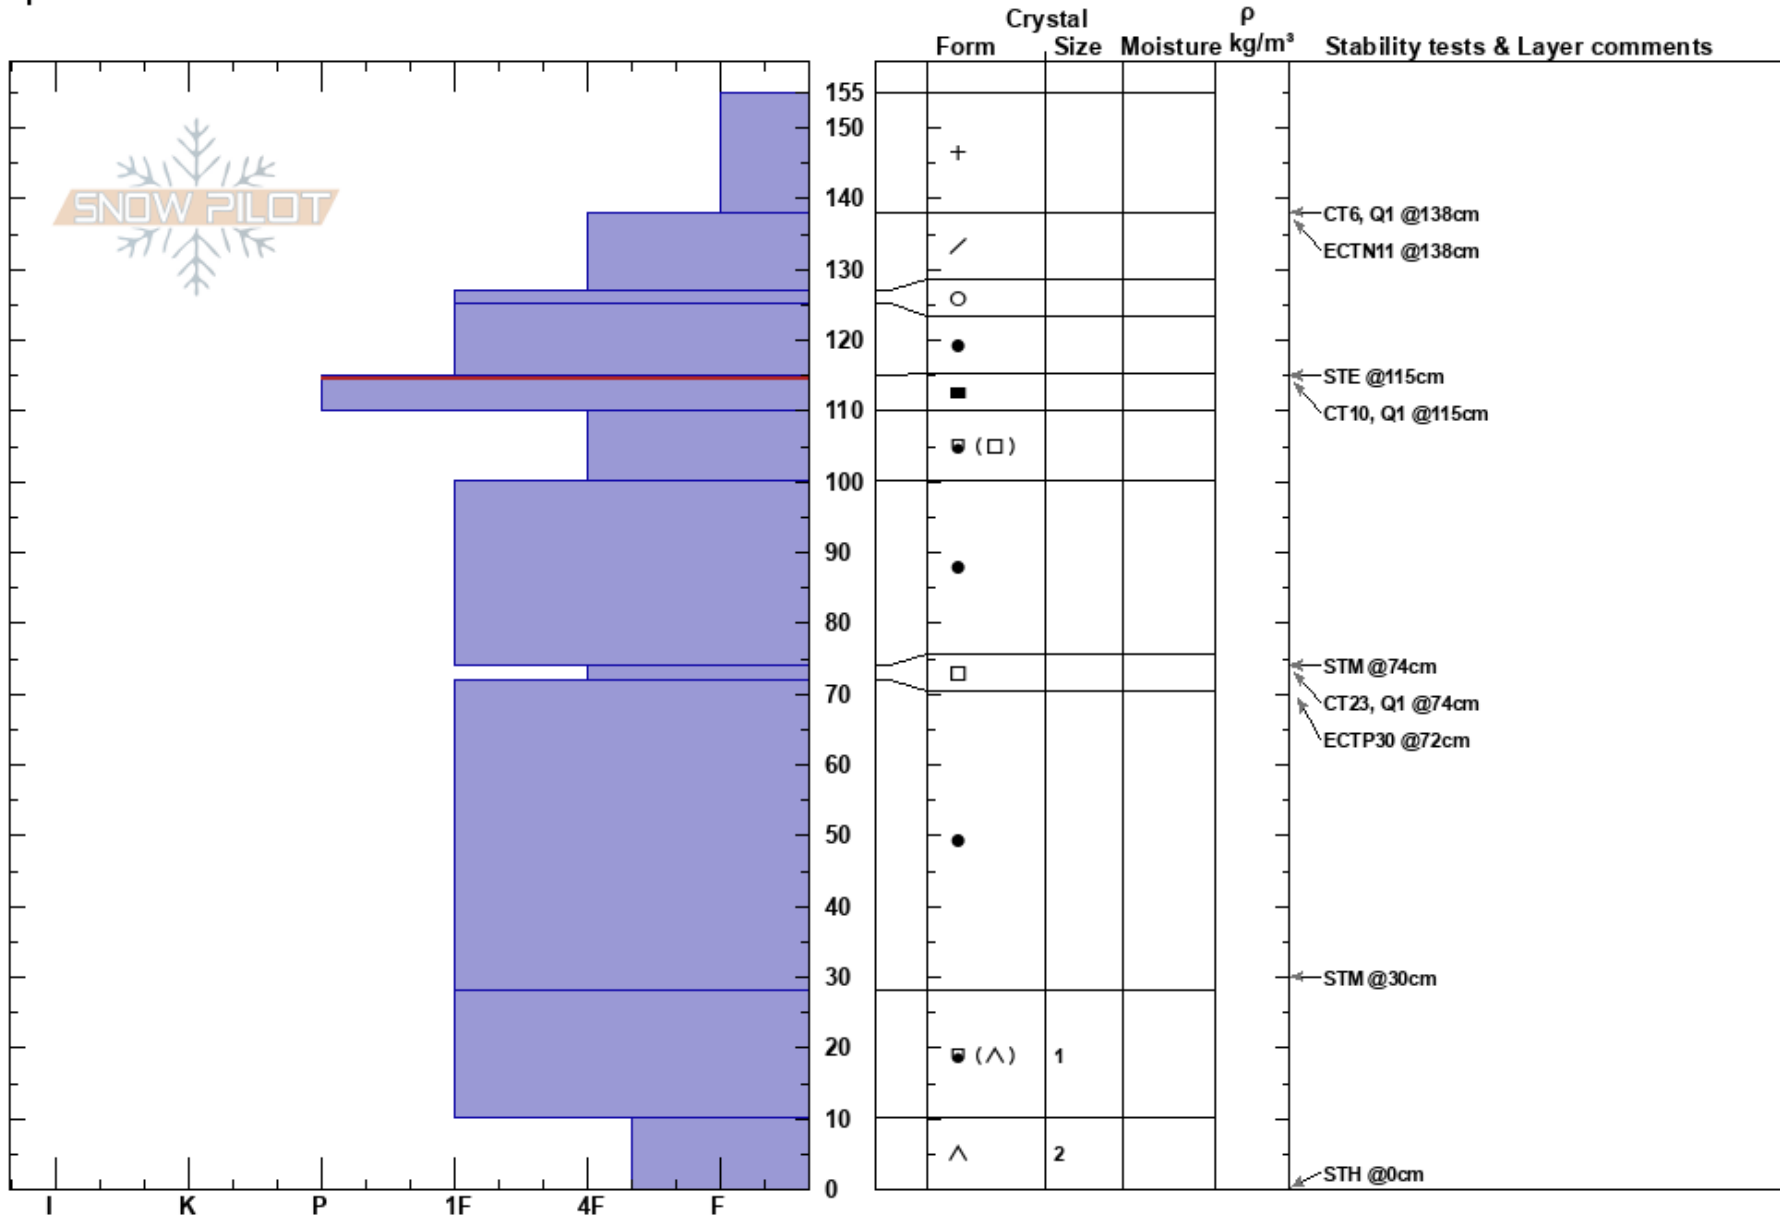

Asbestos 2
 Madison Range-N
 MT
 Elevation: 835 ft
 Aspect: 60°
 Specifics:

A Whitmore
 02/25/2017 - 1:15pm
 Co-ord:
 Slope Angle: 28°
 Wind Loading: previous

Stability:
 Air Temperature: -11°C
 Sky Cover: BKN
 Precipitation: S1
 Wind: S Light Breeze

HS:155
 PF:30
 115-110cm:Problematic layer

Layer Notes:

Notes: Snowpit was dug on same slope and within 200 yards of Asbestos snowpit from several weeks earlier.