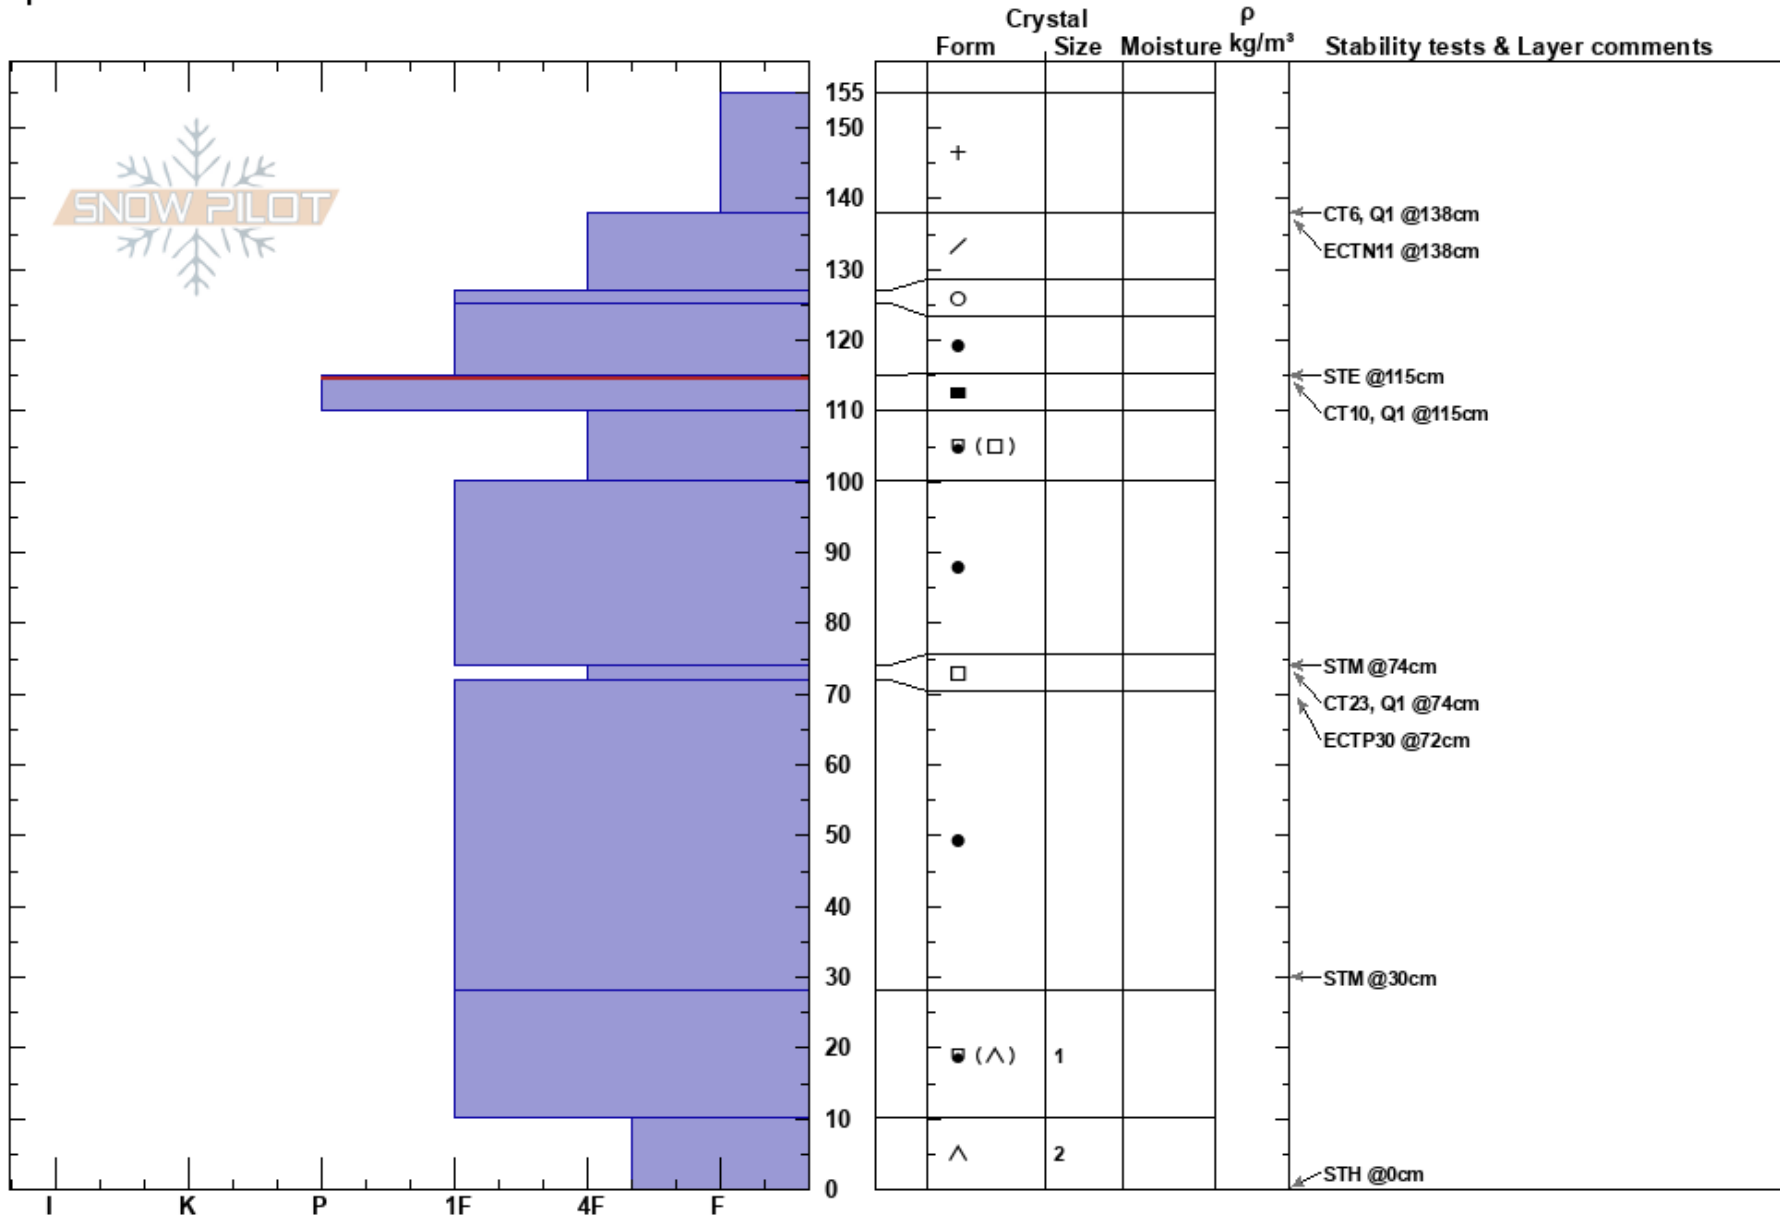

Asbestos 2
 Madison Range-N
 MT
 Elevation: 835 ft
 Aspect: 60°
 Specifics:

A Whitmore
 02/25/2017 - 1:15pm
 Co-ord:
 Slope Angle: 28°
 Wind Loading: previous

Stability:
 Air Temperature: -11°C
 Sky Cover: BKN
 Precipitation: S1
 Wind: S Light Breeze

HS:155
 PF:30
 115-110cm: Problematic layer

Layer Notes:

Notes: Snowpit was dug on same slope and within 200 yards of Asbestos snowpit from several weeks earlier.