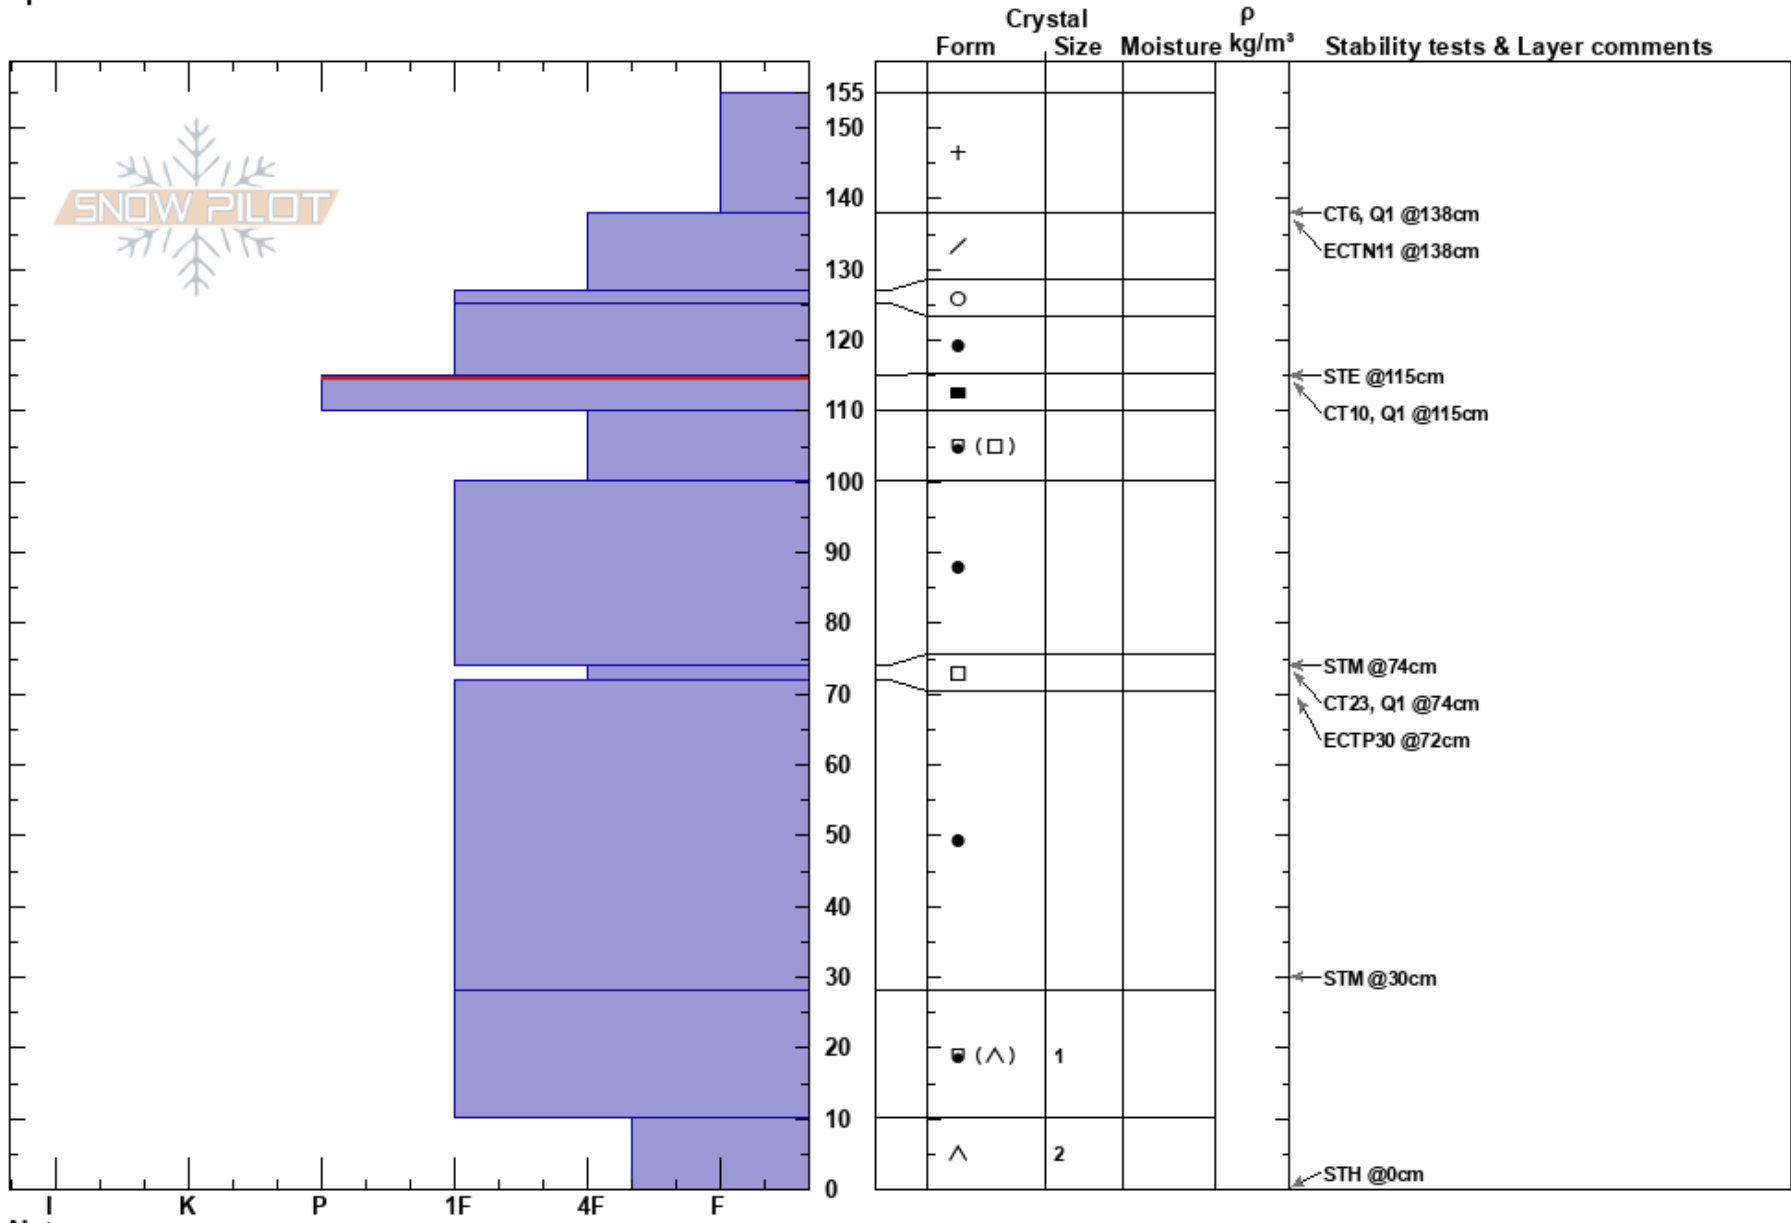

Asbestos 2  
 Madison Range-N  
 MT  
 Elevation: 835 ft  
 Aspect: 60°  
 Specifics:

A Whitmore  
 02/25/2017 - 1:15pm  
 Co-ord:  
 Slope Angle: 28°  
 Wind Loading: previous

Stability:  
 Air Temperature: -11°C  
 Sky Cover: BKN  
 Precipitation: S1  
 Wind: S Light Breeze

HS:155  
 PF:30  
 115-110cm: Problematic layer

Layer Notes:

Notes: Snowpit was dug on same slope and within 200 yards of Asbestos snowpit from several weeks earlier.