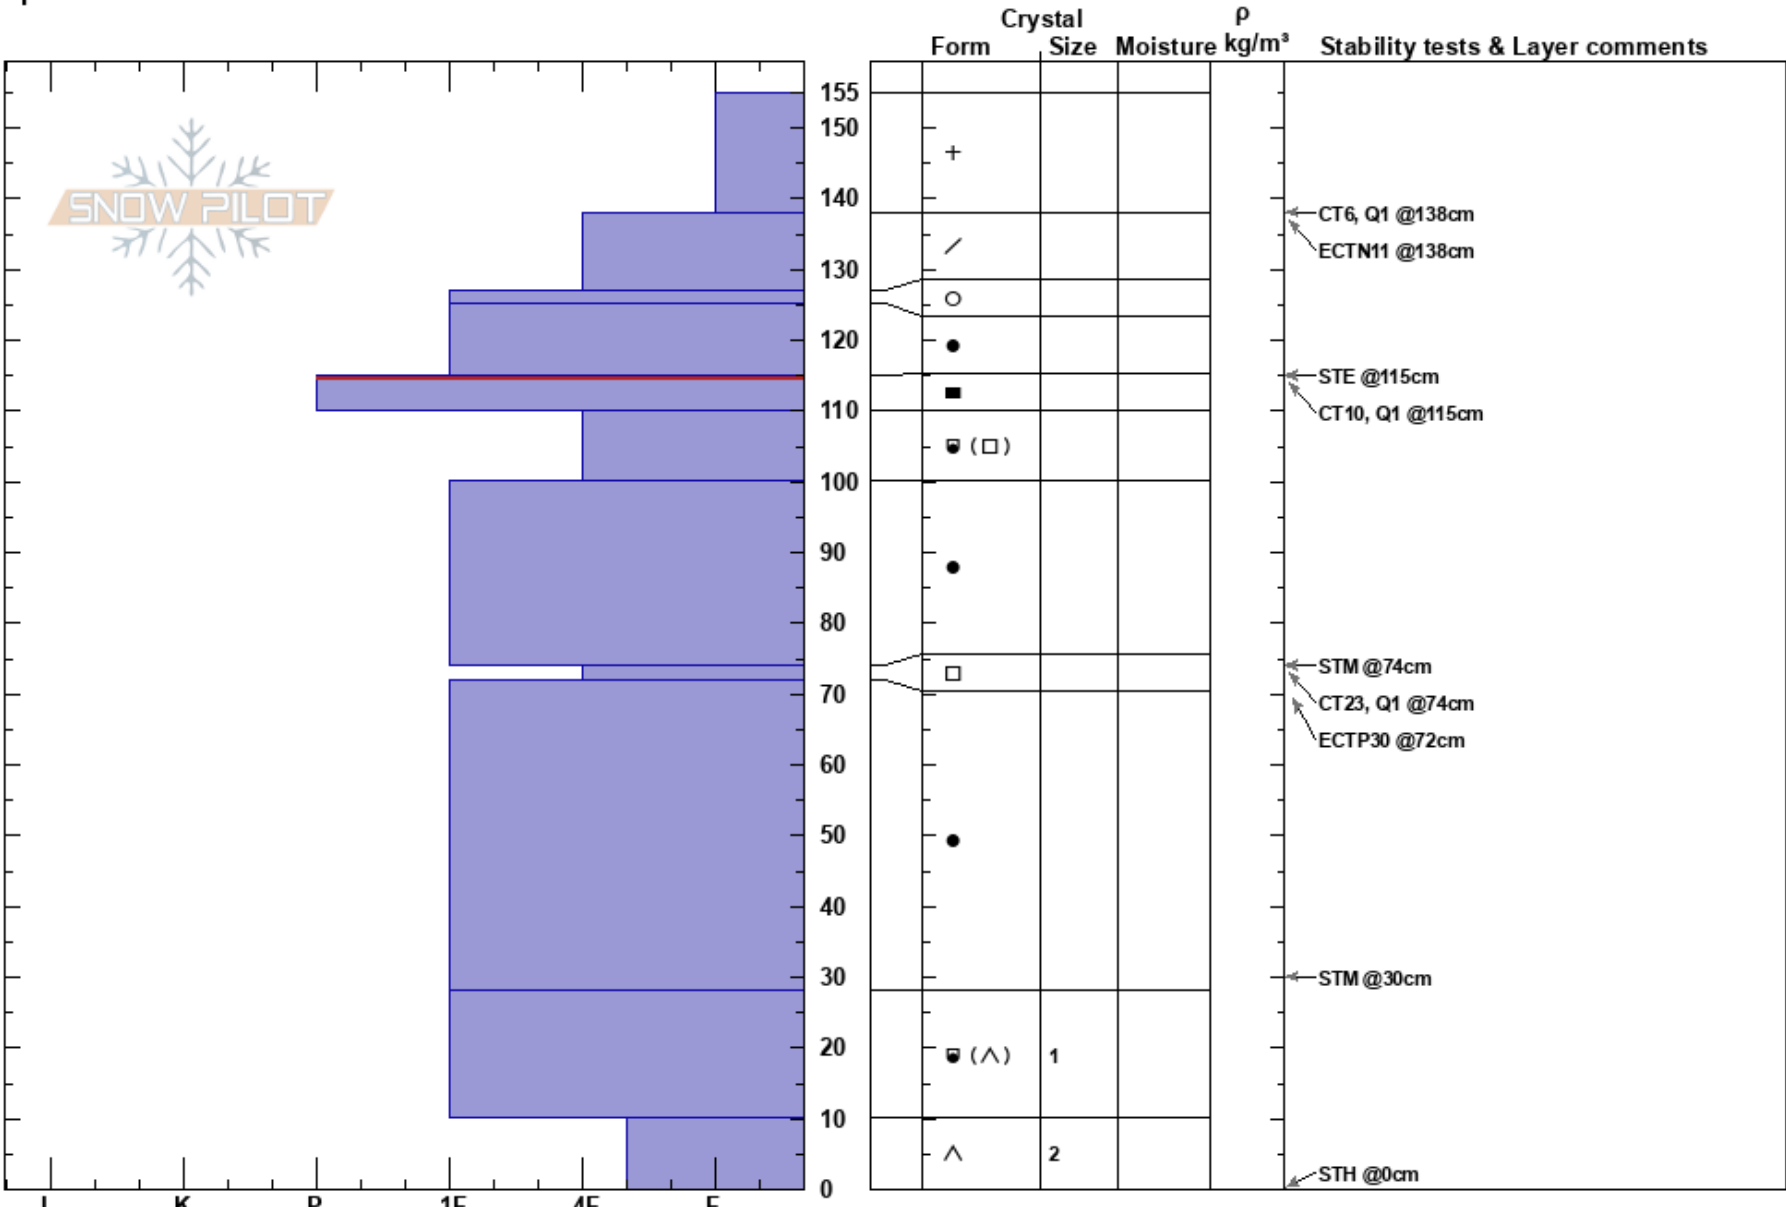

Asbestos 2
 Madison Range-N
 MT
 Elevation: 835 ft
 Aspect: 60°
 Specifics:

A Whitmore
 02/25/2017 - 1:15pm
 Co-ord:
 Slope Angle: 28°
 Wind Loading: previous

Stability:
 Air Temperature: -11°C
 Sky Cover: BKN
 Precipitation: S1
 Wind: S Light Breeze

HS:155
 PF:30
 115-110cm: Problematic layer

Layer Notes:

Notes: Snowpit was dug on same slope and within 200 yards of Asbestos snowpit from several weeks earlier.