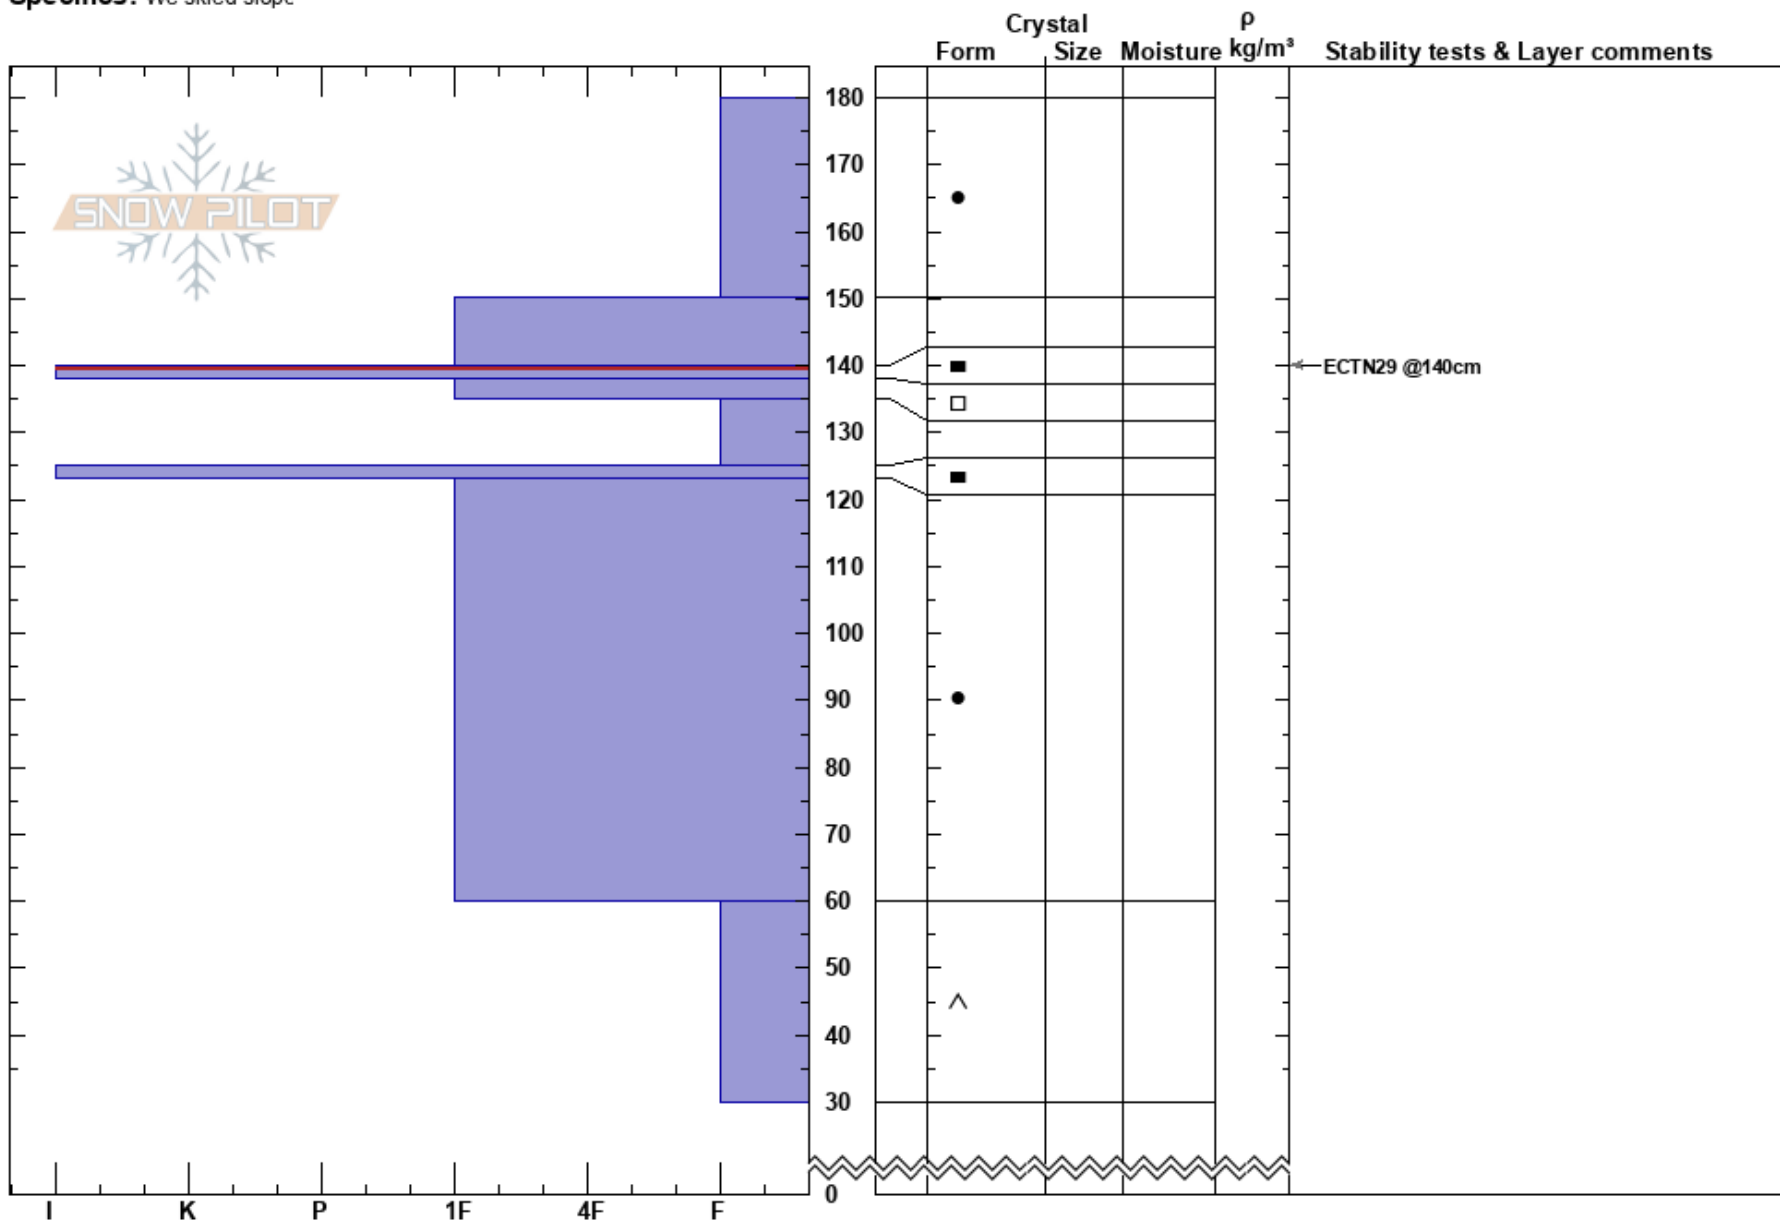

Maid Mist Upper Cirque
 Gallatin Range-N
 MT
Elevation: 9500 ft
Aspect: SE
Specifics: We skied slope

Darren Schwehr
 02/25/2017 - 12:15pm
Co-ord: 45.41322N, -110.98574W
Slope Angle: 30°
Wind Loading: yes

Stability: Very Good **HS:** 180
Air Temperature: 140-138cm: Problematic layer
Sky Cover: BKN
Precipitation: NO
Wind: SE

Notes: