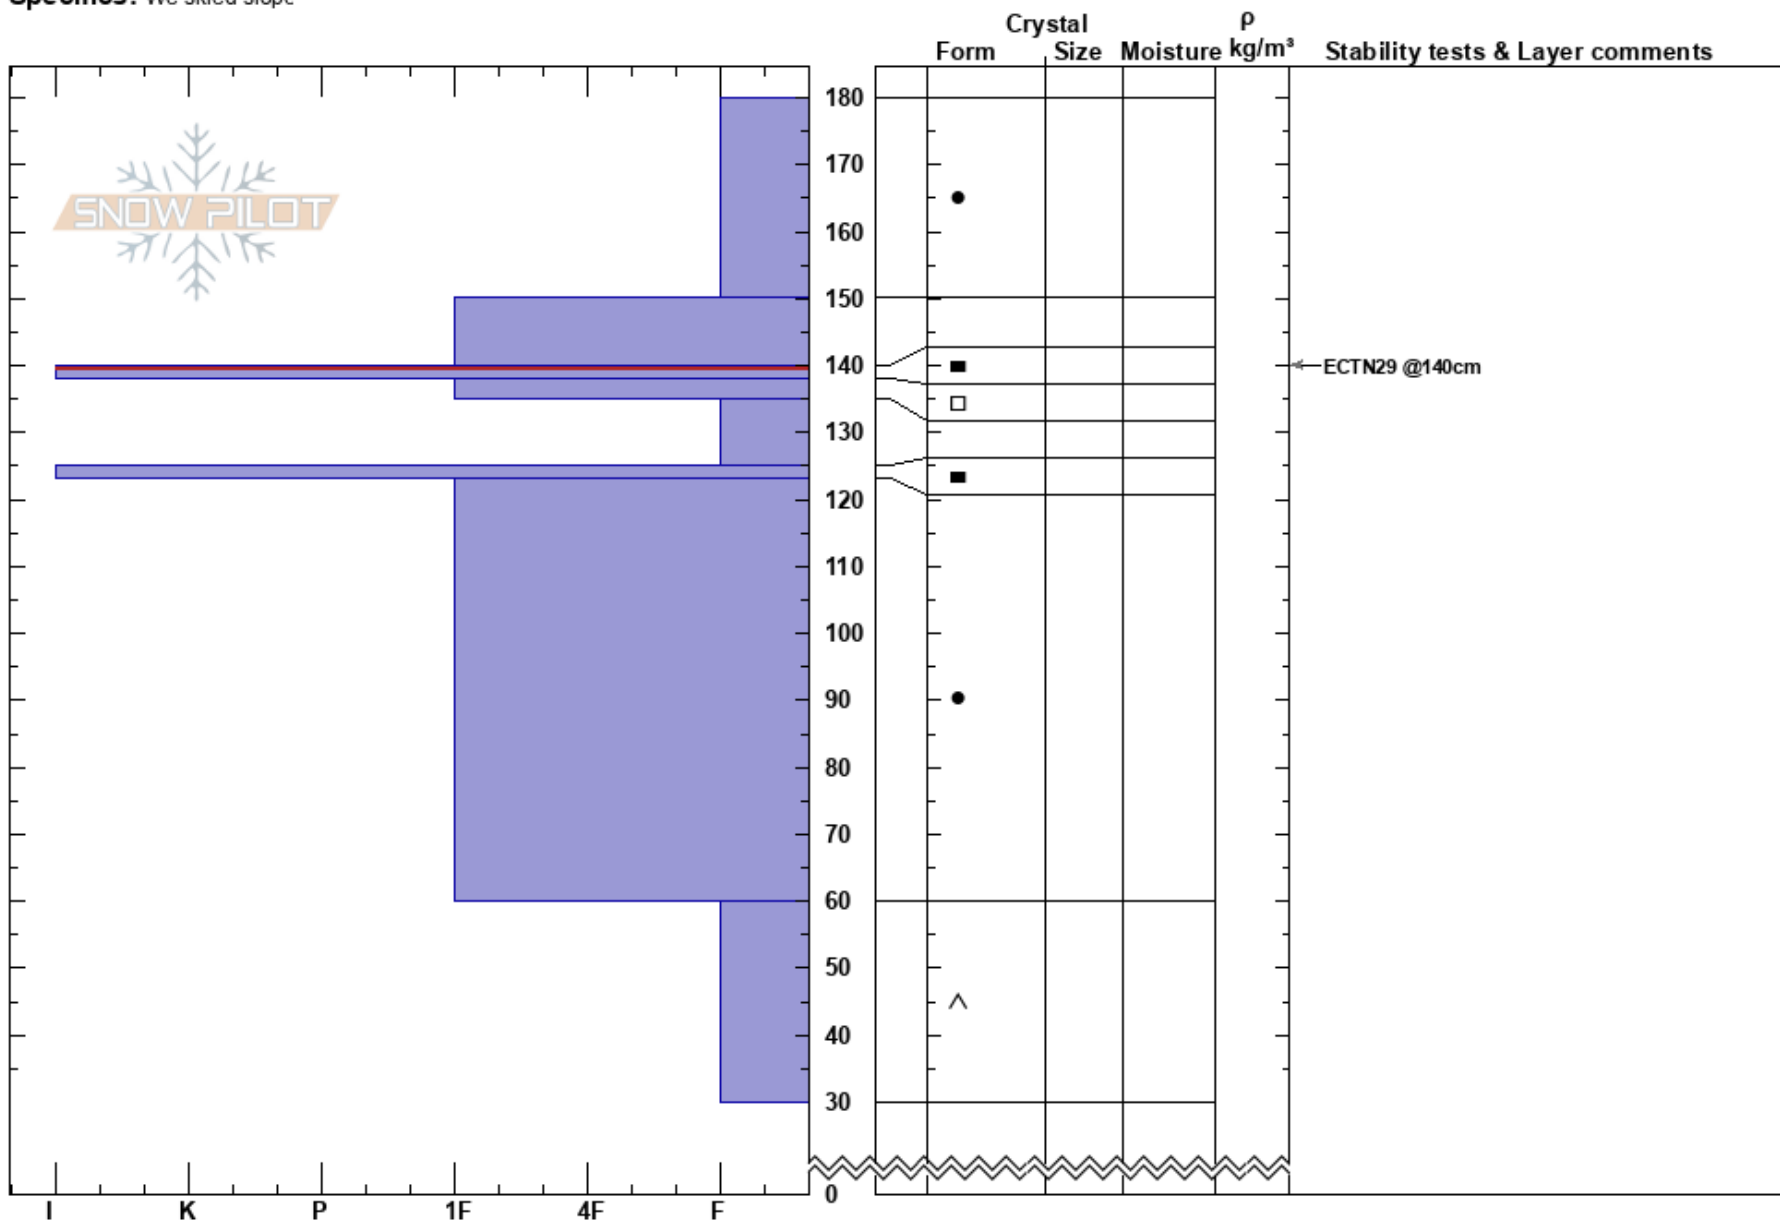

Maid Mist Upper Cirque  
 Gallatin Range-N  
 MT  
**Elevation:** 9500 ft  
**Aspect:** SE  
**Specifics:** We skied slope

Darren Schwehr  
 02/25/2017 - 12:15pm  
**Co-ord:** 45.41322N, -110.98574W  
**Slope Angle:** 30°  
**Wind Loading:** yes

**Stability:** Very Good **HS:** 180  
**Air Temperature:** 140-138cm: Problematic layer  
**Sky Cover:** BKN  
**Precipitation:** NO  
**Wind:** SE

Notes: