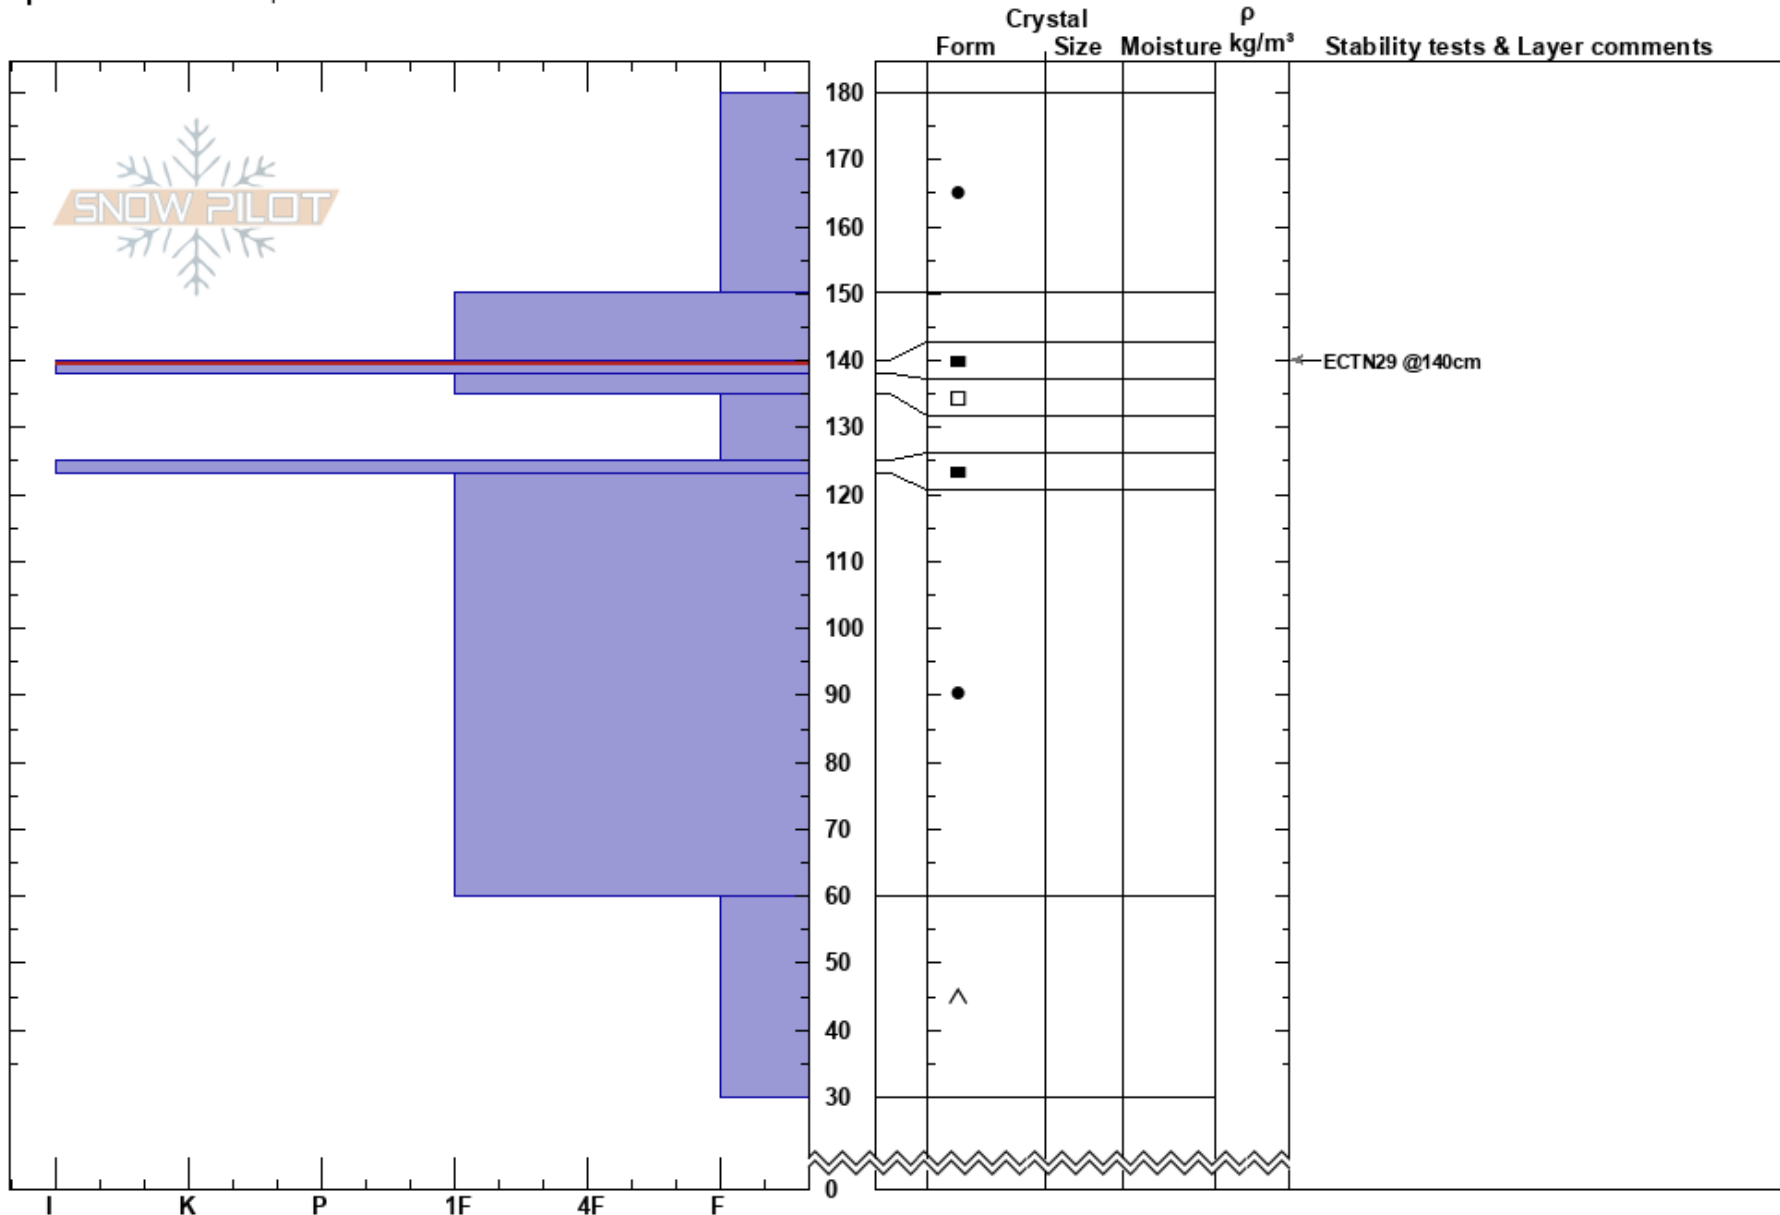

Maid Mist Upper Cirque
 Gallatin Range-N
 MT
Elevation: 9500 ft
Aspect: SE
Specifics: We skied slope

Darren Schwehr
 02/25/2017 - 12:15pm
Co-ord: 45.41322N, -110.98574W
Slope Angle: 30°
Wind Loading: yes

Stability: Very Good **HS:** 180 **Layer Notes:**
Air Temperature: 140-138cm: Problematic layer
Sky Cover: BKN
Precipitation: NO
Wind: SE

Notes: