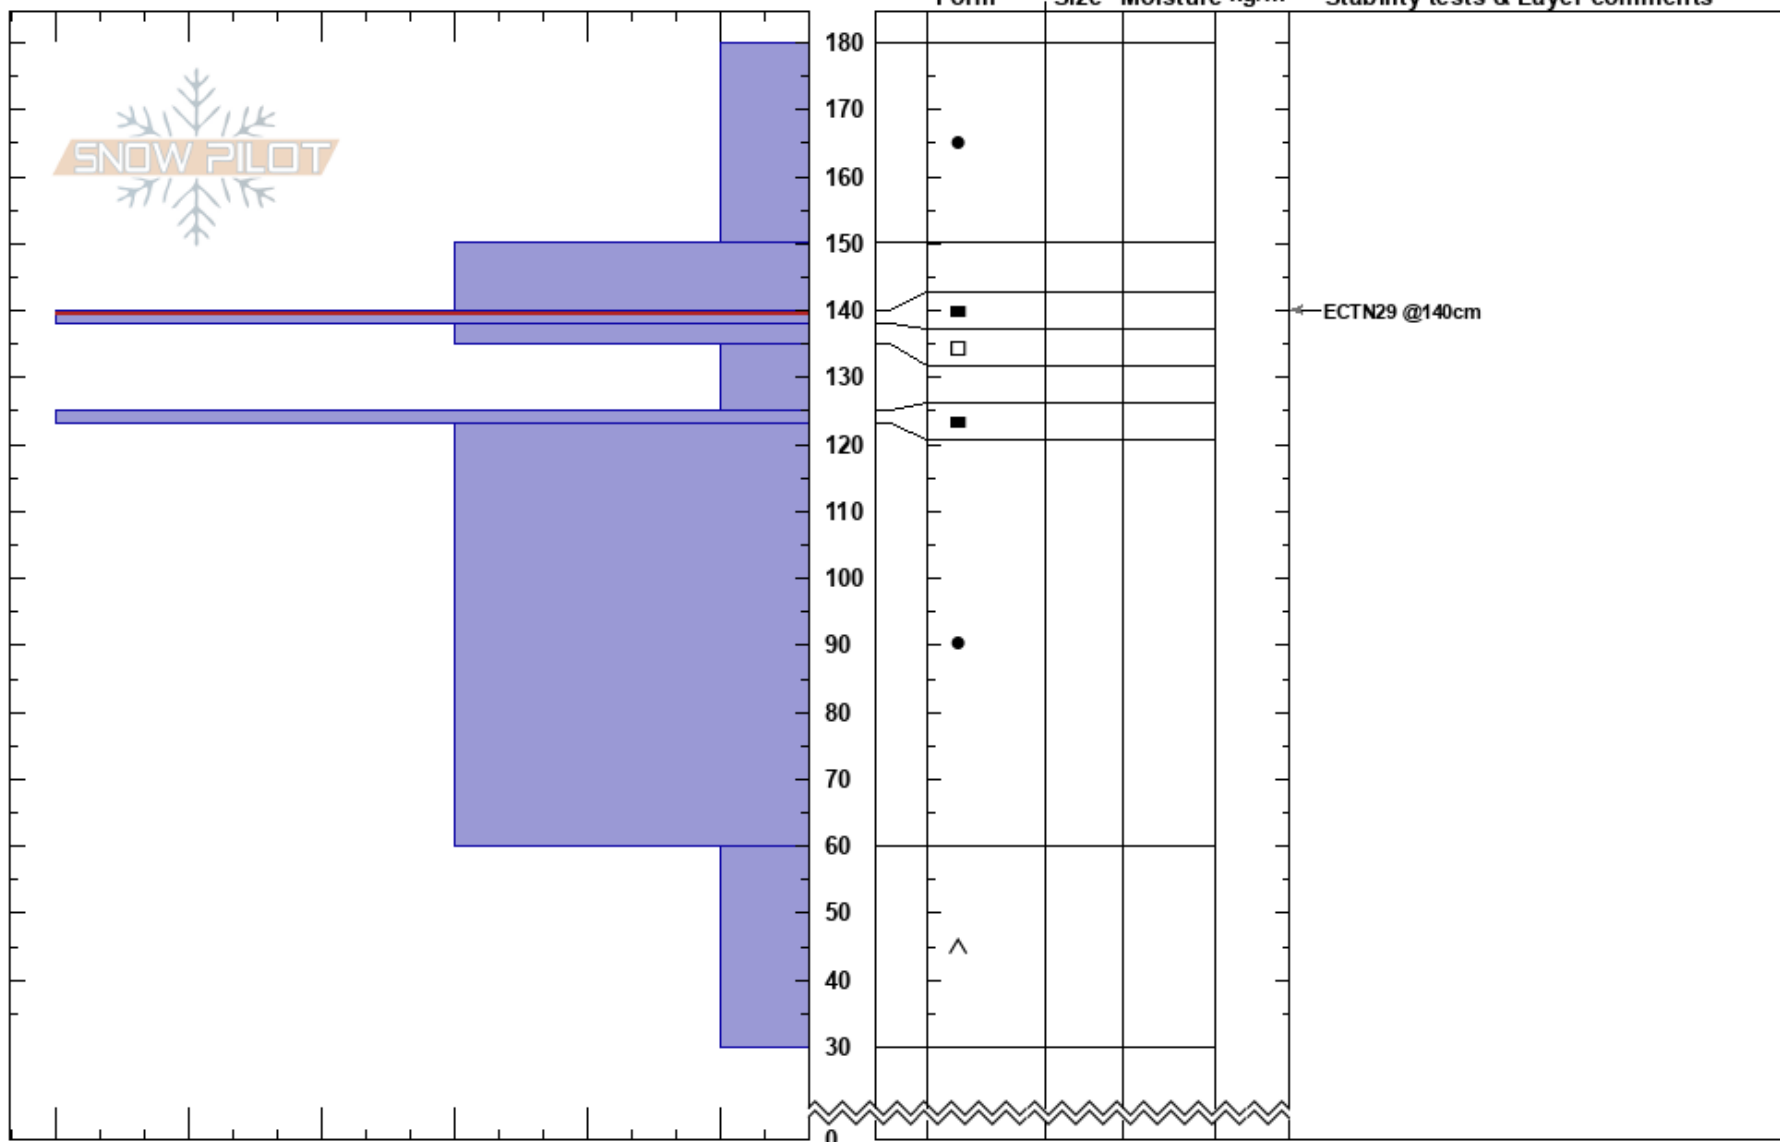

Maid Mist Upper Cirque
 Gallatin Range-N
 MT
Elevation: 9500 ft
Aspect: SE
Specifics: We skied slope

Darren Schwehr
 02/25/2017 - 12:15pm
Co-ord: 45.41322N, -110.98574W
Slope Angle: 30°
Wind Loading: yes

Stability: Very Good **HS:** 180 **Layer Notes:**
Air Temperature: 140-138cm: Problematic layer
Sky Cover: BKN
Precipitation: NO
Wind: SE

Notes: