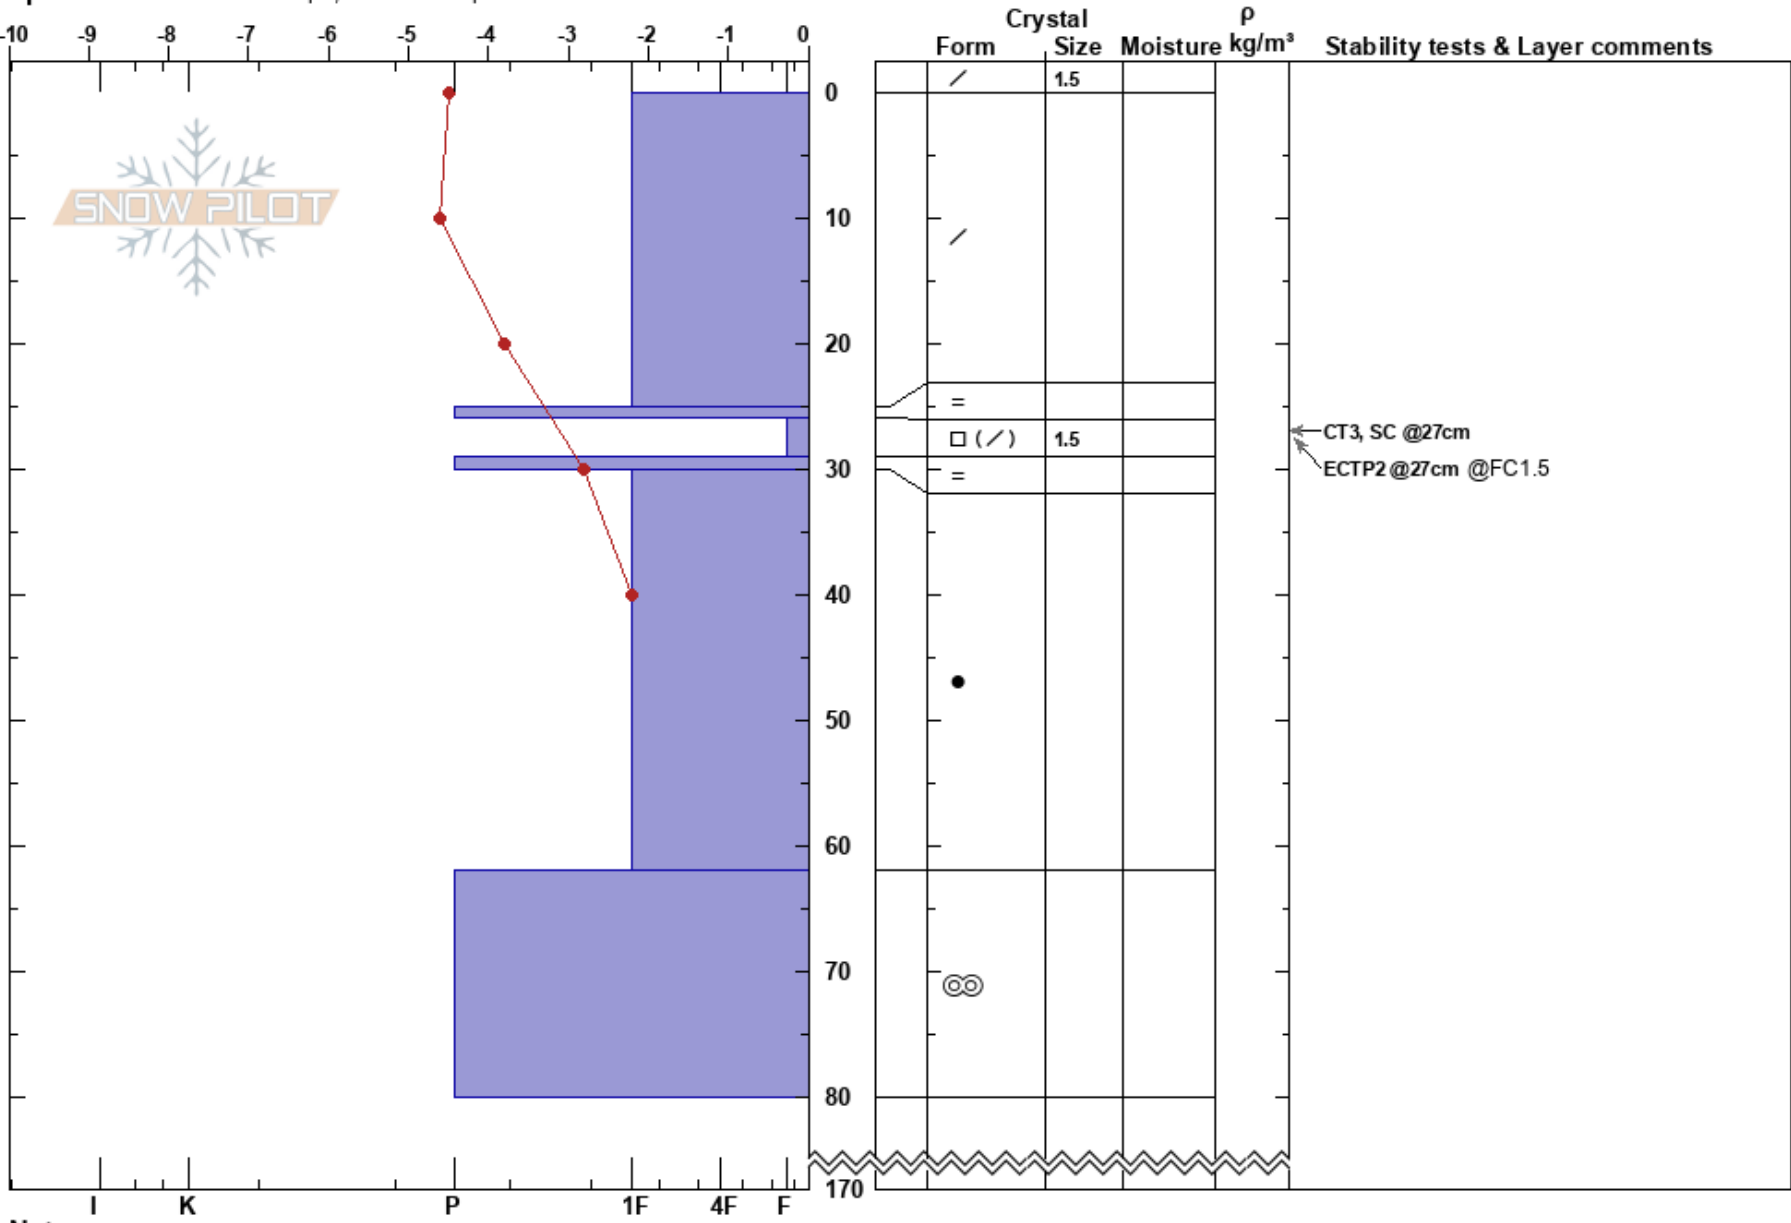

Tysken  
 Mullfjället  
 Sweden  
**Elevation:** 850 m  
**Aspect:** E  
**Specifics:** Ski tracks on slope; We skied slope

Karin Trolin  
 25/01/2020 - 12:00  
**Co-ord:**  
**Slope Angle:** 22°  
**Wind Loading:** previous

**Stability:** **HS:**170 **Layer Notes:**  
**Air Temperature:** -4.7°C **PF:**25 26-29cm:Problematic layer  
**Sky Cover:** X **PS:** 15  
**Precipitation:** S-1  
**Wind:** W Light Breeze

Notes: