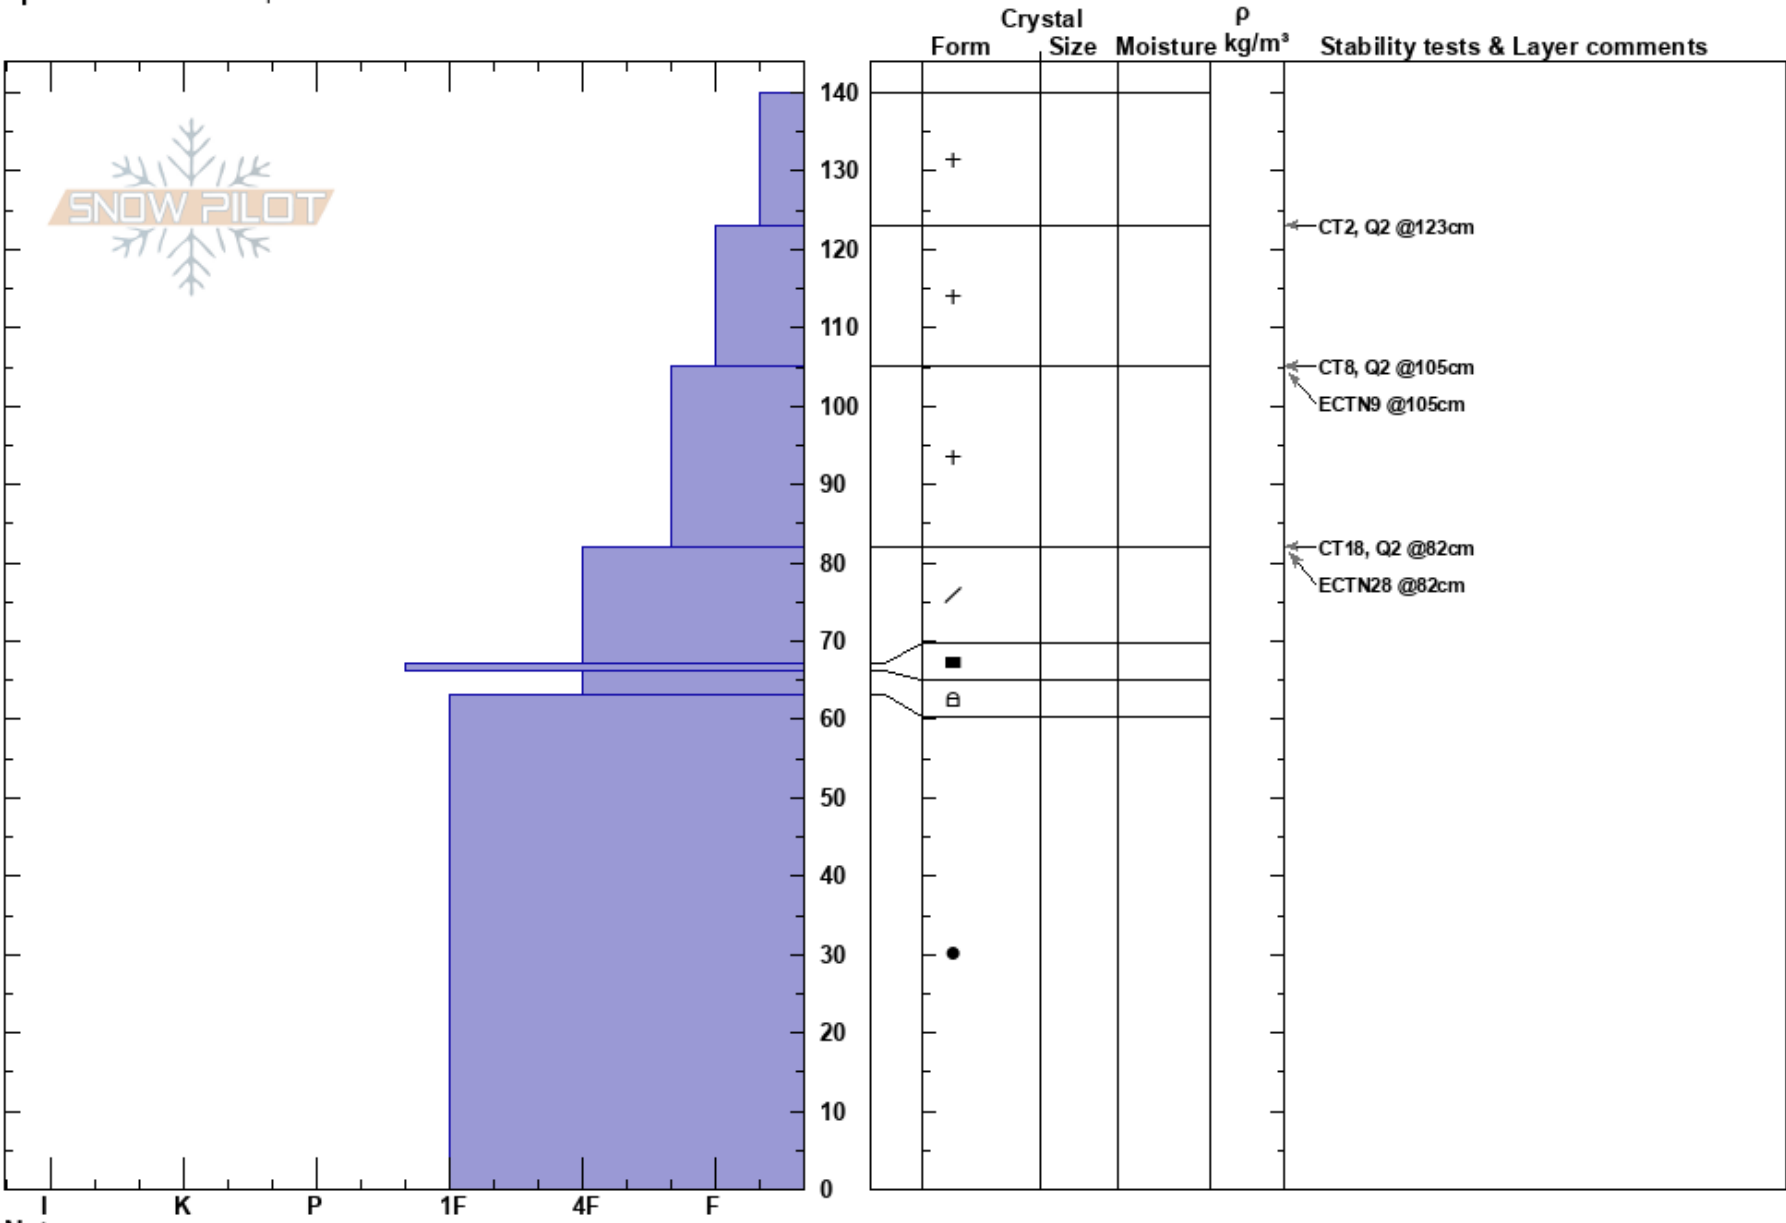

The Throne - 2/25/17  
 Bridger Range  
 MT  
 Elevation: 8200 ft  
 Aspect: 80°  
 Specifics: We skied slope

Eric Knoff  
 02/25/2017 - 11:35am  
 Co-ord:  
 Slope Angle: 32°  
 Wind Loading: no

Stability:  
 Air Temperature: -7°C  
 Sky Cover: OVC  
 Precipitation: S1  
 Wind: SE Moderate

HS:140 Layer Notes:

Notes: New snow instabilities was the main concern.