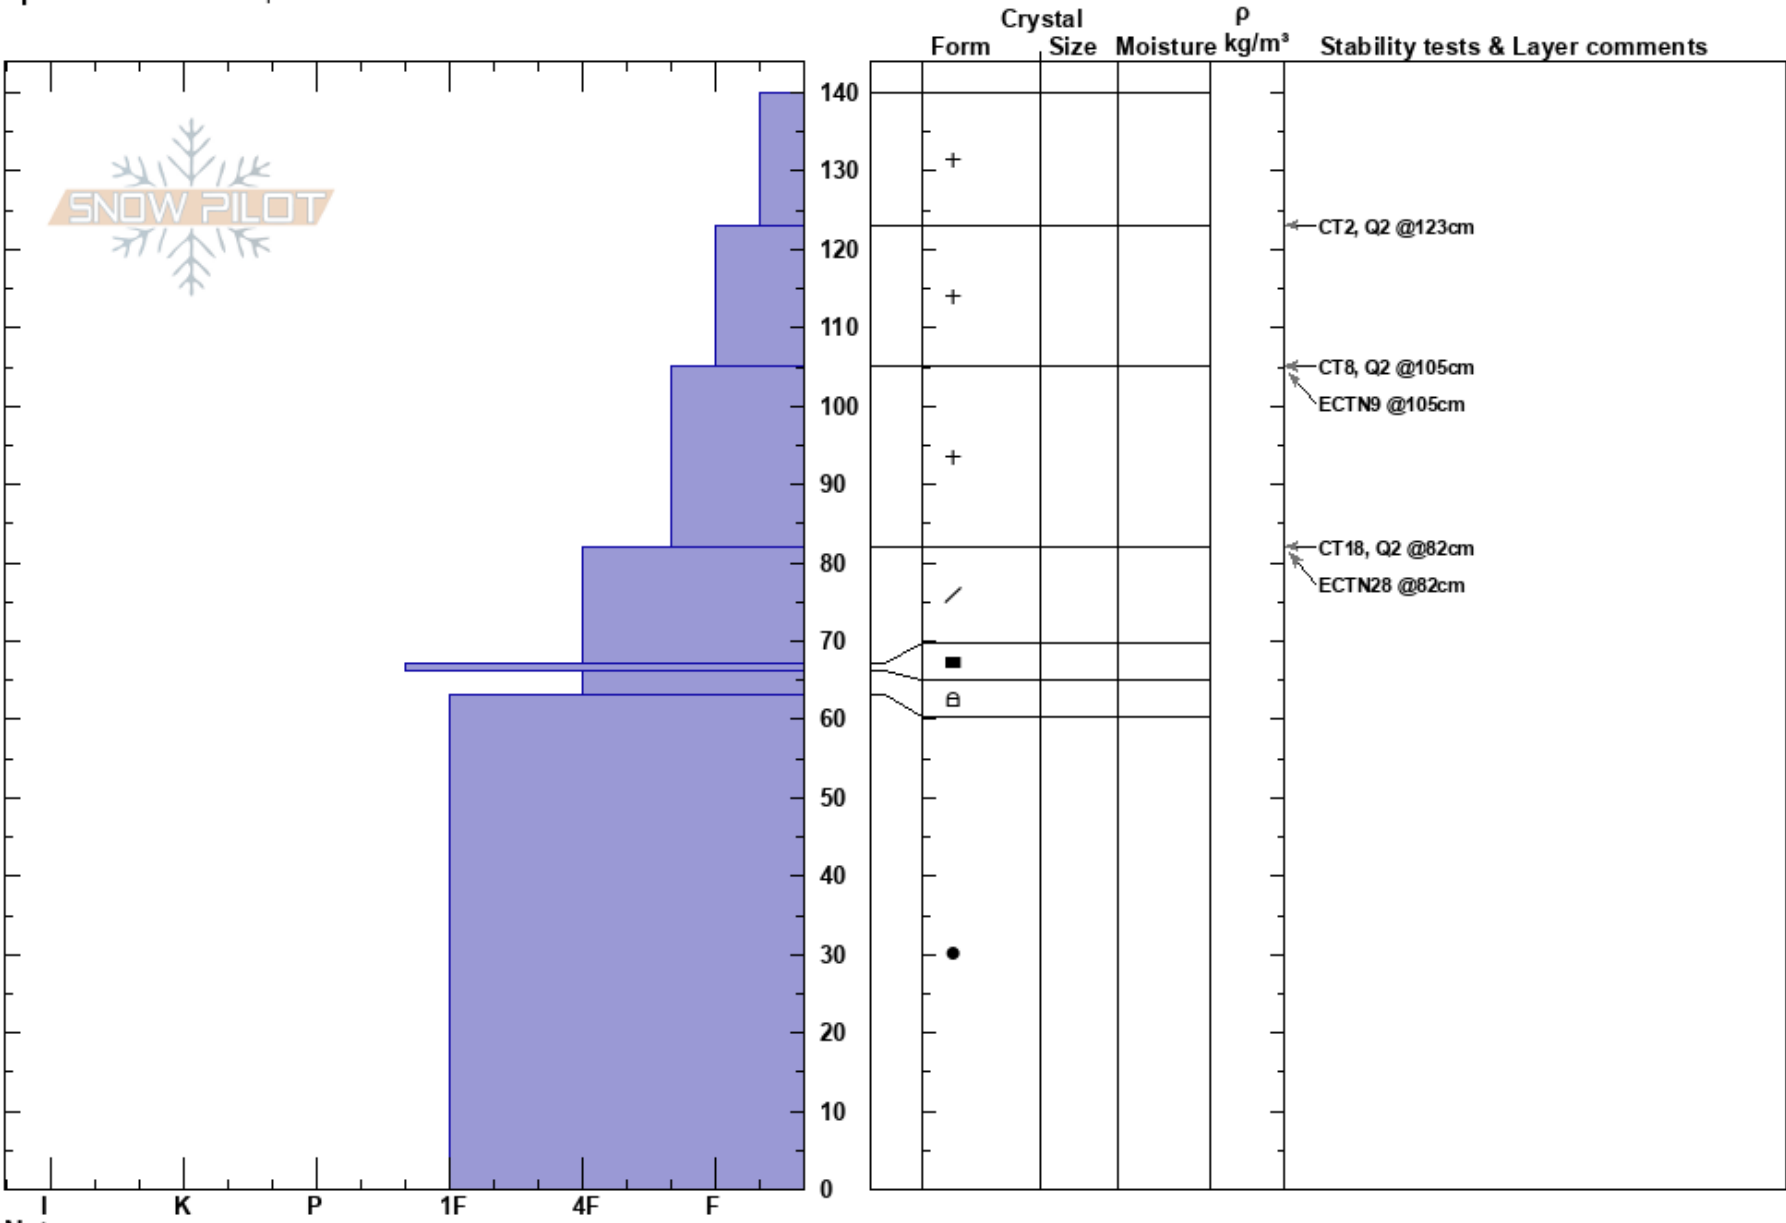

The Throne - 2/25/17
 Bridger Range
 MT
 Elevation: 8200 ft
 Aspect: 80°
 Specifics: We skied slope

Eric Knoff
 02/25/2017 - 11:35am
 Co-ord:
 Slope Angle: 32°
 Wind Loading: no

Stability:
 Air Temperature: -7°C
 Sky Cover: OVC
 Precipitation: S1
 Wind: SE Moderate

HS:140 Layer Notes:

Notes: New snow instabilities was the main concern.