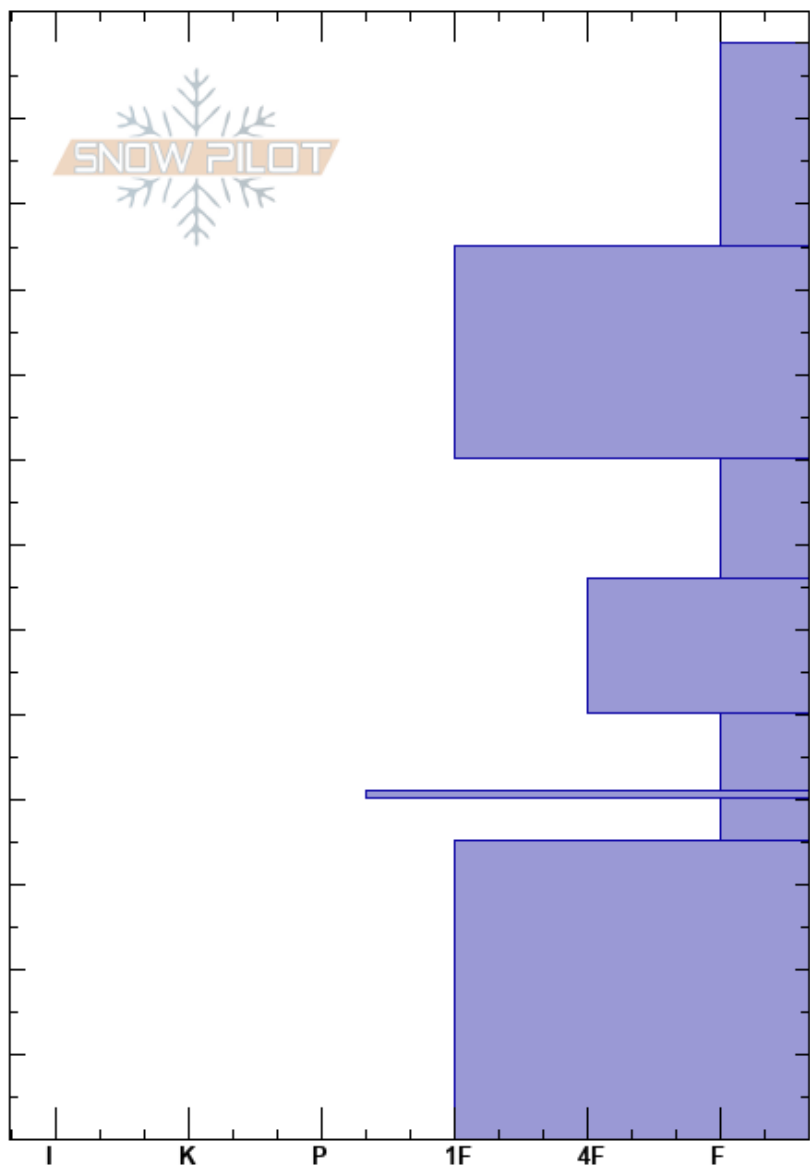

Cirque
 San Juan Range
 CO
 Elevation: 11734 ft
 Aspect: S
 Specifics:

Sonja L Nelson Allen
 01/23/2020 - 12:00pm
 Co-ord: 37.99183N, -107.76670W
 Slope Angle:
 Wind Loading:

Stability:
 Air Temperature:
 Sky Cover:
 Precipitation:
 Wind:

HS:129
 80-66cm:Problematic layer

Depth (cm)	Crystal		ρ kg/m ³	Stability tests & Layer comments
	Form	Size		
129				
120	+			
110				
100				
90				
80				← CTV, SC @80cm ← ECTP11 @80cm
70	□			
60				
50				
40				
30				
20				
10				
0				