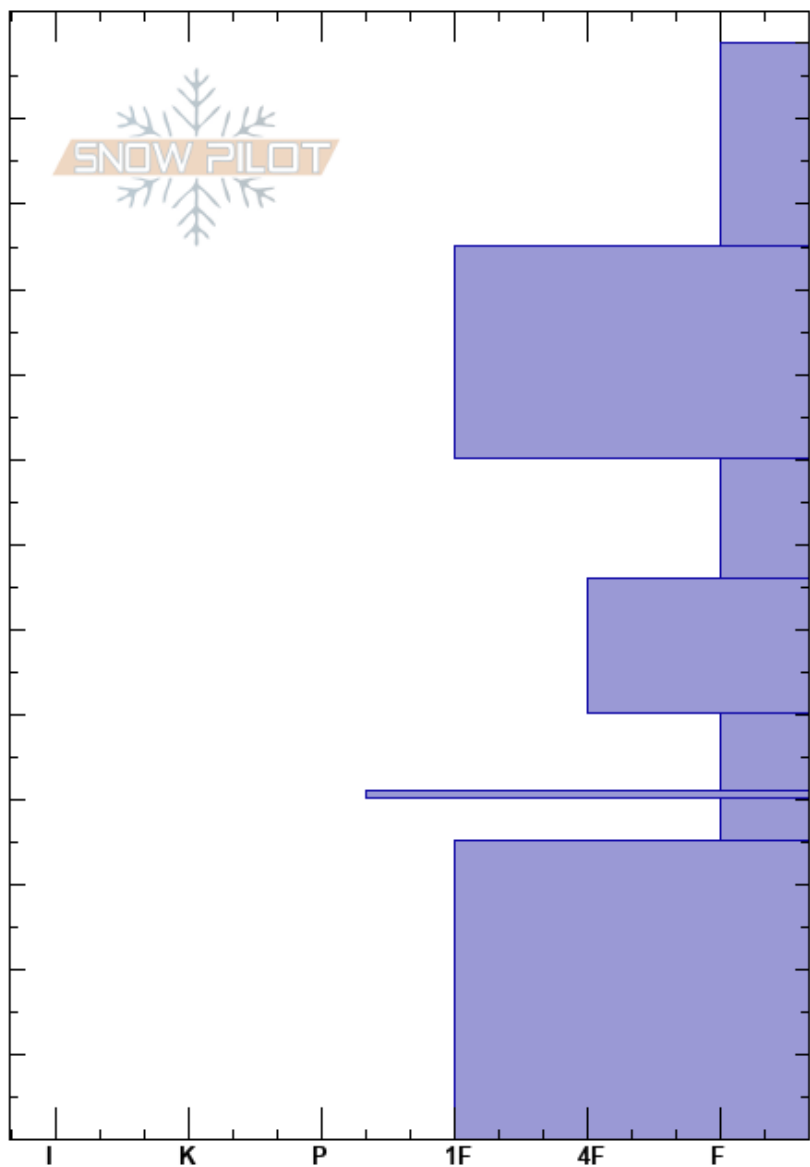

Cirque
 San Juan Range
 CO
 Elevation: 11734 ft
 Aspect: S
 Specifics:

Sonja L Nelson Allen
 01/23/2020 - 12:00pm
 Co-ord: 37.99183N, -107.76670W
 Slope Angle:
 Wind Loading:

Stability:
 Air Temperature:
 Sky Cover:
 Precipitation:
 Wind:

HS:129
 80-66cm:Problematic layer

Height (cm)	Crystal		ρ kg/m ³	Stability tests & Layer comments
	Form	Size		
129				
120	+			
110				
100				
90				
80				← CTV, SC @80cm ← ECTP11 @80cm
70	□			
60				
50				
40				
30				
20				
10				
0				