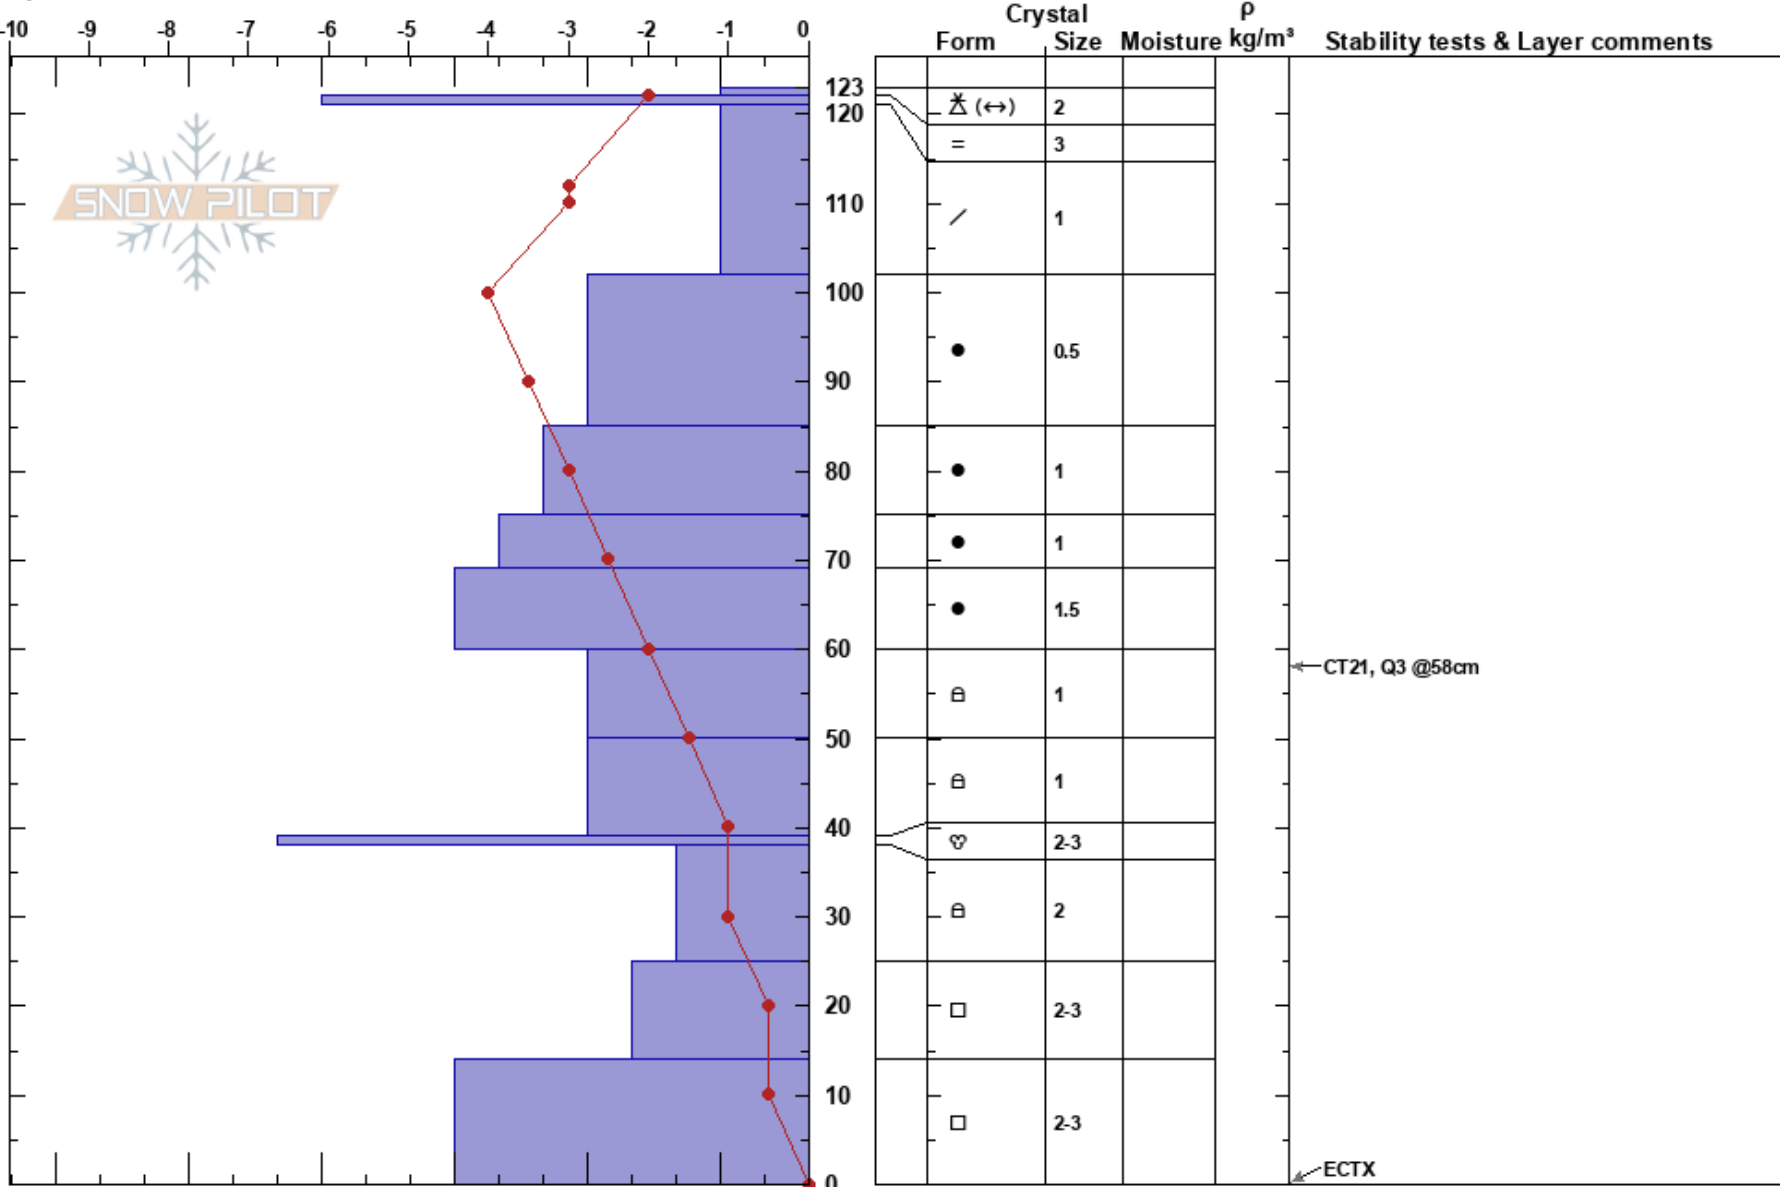

Bradley's AAI  
 Bridger Range  
 MT  
 Elevation: 7810 ft  
 Aspect: S

Isaac Fleming  
 01/23/2020 - 4:00pm  
 Co-ord:  
 Slope Angle: 15°  
 Wind Loading:

Stability: HS:123  
 Air Temperature: -2.5°C PF:25 39-38cm:Problematic layer  
 Sky Cover: OVC PS: 10  
 Precipitation: S1  
 Wind: Calm

Specifics: Ski tracks on slope; We skied slope

Notes: