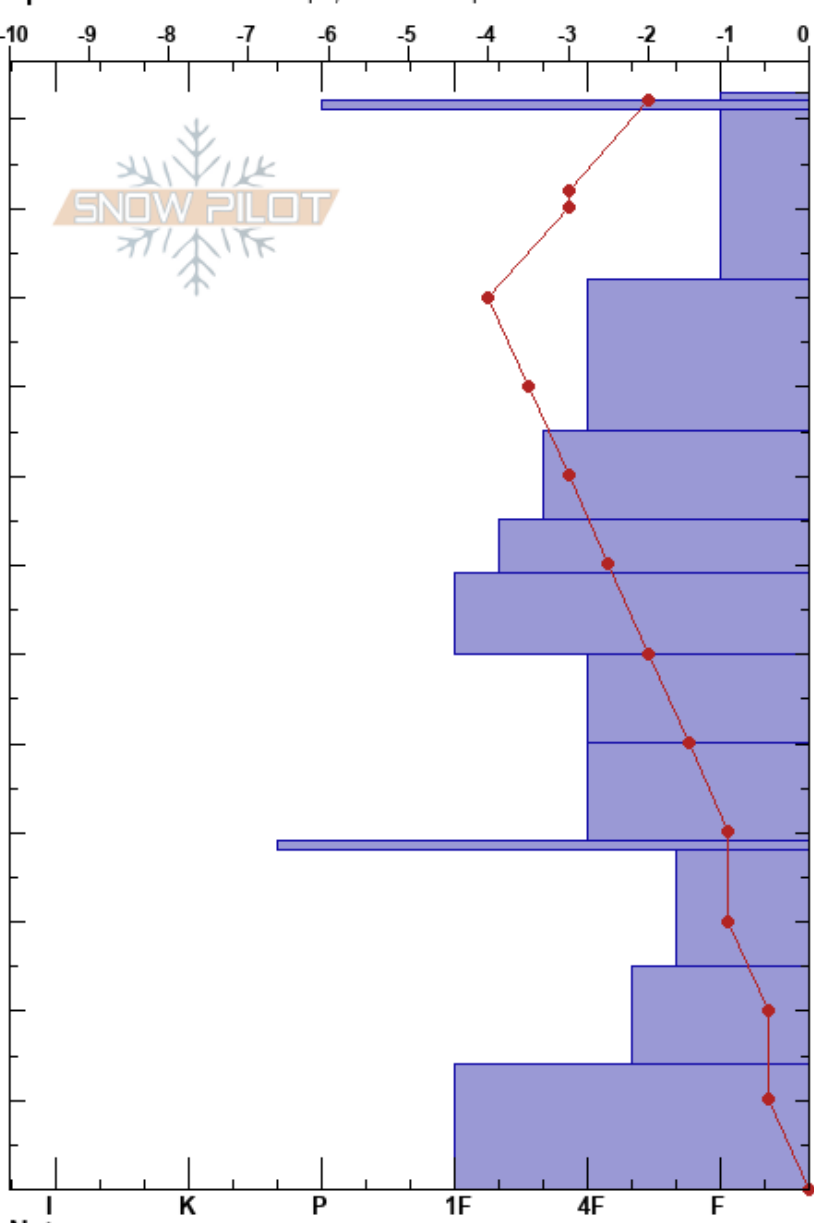

Bradley's AAI
 Bridger Range
 MT
 Elevation: 7810 ft
 Aspect: S
 Specifics: Ski tracks on slope; We skied slope

Isaac Fleming
 01/23/2020 - 4:00pm
 Co-ord:
 Slope Angle: 15°
 Wind Loading:

Stability: **HS:123**
 Air Temperature: -2.5°C **PF:25** 39-38cm:Problematic layer
 Sky Cover: OVC **PS:10**
 Precipitation: S1
 Wind: Calm

Elevation (cm)	Crystal		Moisture	ρ kg/m ³	Stability tests & Layer comments
	Form	Size			
123	↔	2			
120		3			
110	/	1			
100	•	0.5			
90	•	1			
80	•	1			
70	•	1.5			
60	⊖	1			← CT21, Q3 @58cm
50	⊖	1			
40	⊖	2-3			
30	⊖	2			
20	□	2-3			
10	□	2-3			
0					← ECTX