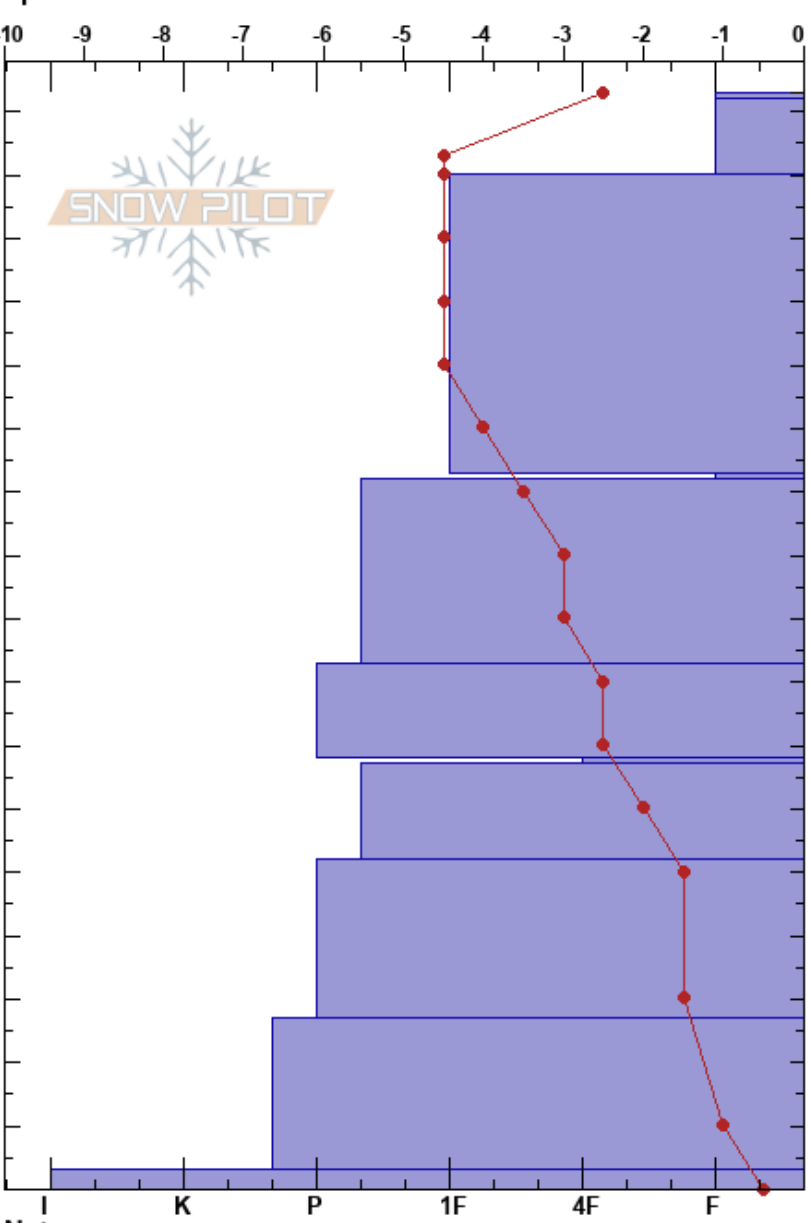

Base of Chivers
 Teton Range
 WY
 Elevation: 2378 m
 Aspect: S
 Specifics:

Celine Jaccard
 01/23/2020 - 2:00pm
 Co-ord: 43.49377N, -110.94522W
 Slope Angle: 27°
 Wind Loading: no

Stability: Fair
 Air Temperature: -3°C
 Sky Cover: OVC
 Precipitation: S1
 Wind: NW Light Breeze

HS:173
 PF:10 113-112cm:Problematic layer
 PS:32

Elevation (cm)	Crystal		Moisture	ρ kg/m ³	Stability tests & Layer comments
	Form	Size			
173	∞	1			
160	/	0.5-1			← CT16, BRK @160cm
150					
140	• (/)	0.3(0.5)			
130					
120					
110	∇	3			← ECTN21 @113cm ← CT24, RP @113cm
100	• (⊖)	0.5(0.5)			
90					
80	⊖	0.5-1			
70	□	1			
60	⊖	0.5			
50					
40	⊖	0.5			
30					
20	⊖	0.5			
10					
0	■				