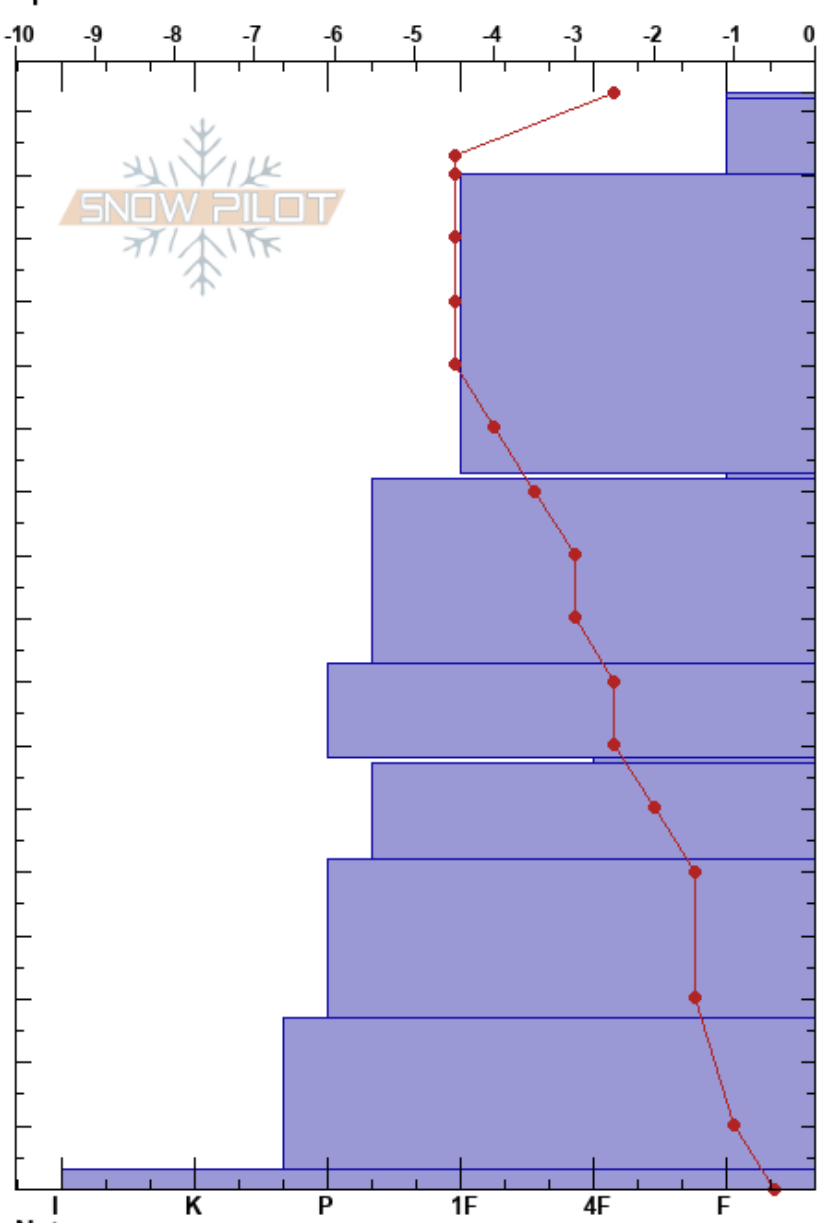

Base of Chivers  
 Teton Range  
 WY  
 Elevation: 2378 m  
 Aspect: S  
 Specifics:

Celine Jaccard  
 01/23/2020 - 2:00pm  
 Co-ord: 43.49377N, -110.94522W  
 Slope Angle: 27°  
 Wind Loading: no

Stability: Fair  
 Air Temperature: -3°C  
 Sky Cover: OVC  
 Wind: NW Light Breeze  
 HS: 173  
 PF: 10  
 PS: 32  
 113-112cm: Problematic layer

Height (cm)	Crystal		Moisture	$\rho$ kg/m <sup>3</sup>	Stability tests & Layer comments
	Form	Size			
173	∞	1			
160	/	0.5-1			← CT16, BRK @160cm
150					
140	• (/)	0.3(0.5)			
130					
120					
110	∇	3			← ECTN21 @113cm ← CT24, RP @113cm
100	• (⊖)	0.5(0.5)			
90					
80	⊖	0.5-1			
70	□	1			
60	⊖	0.5			
50					
40	⊖	0.5			
30					
20	⊖	0.5			
10					
0	■				