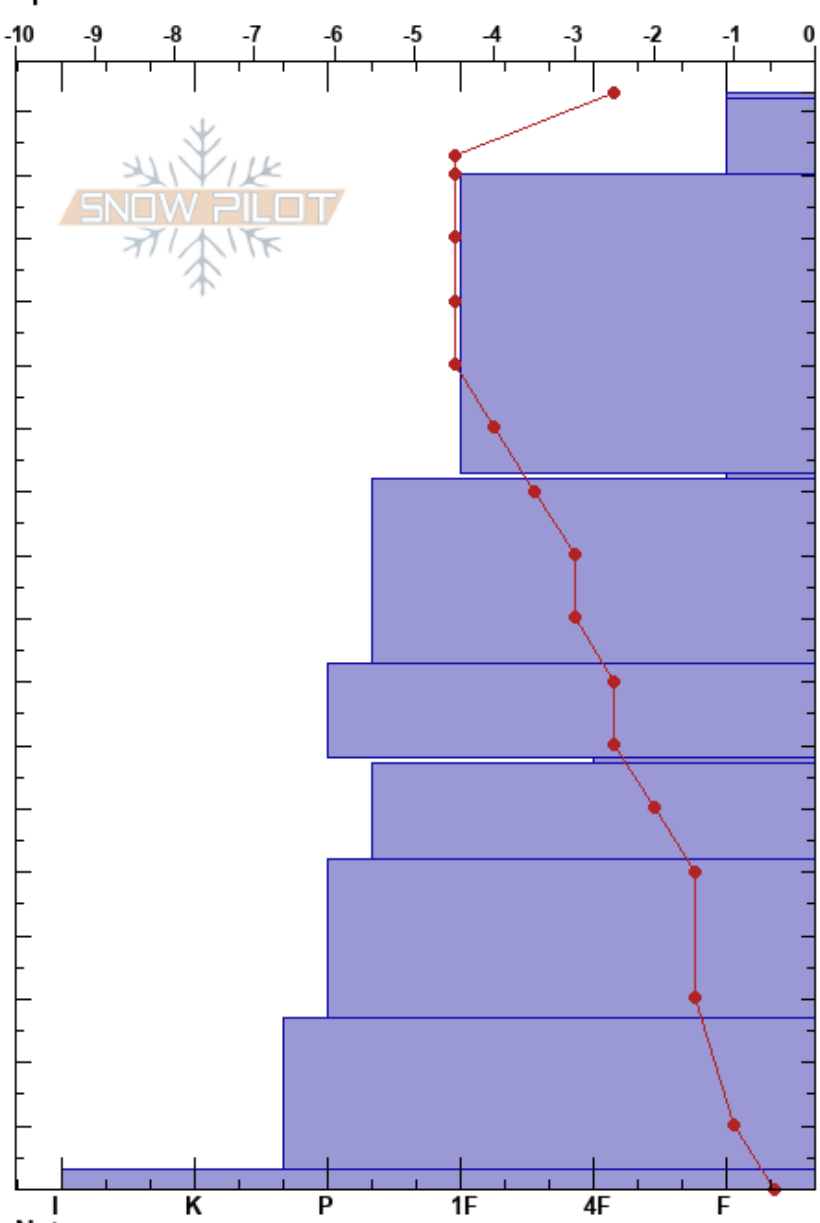

Base of Chivers
 Teton Range
 WY
 Elevation: 2378 m
 Aspect: S
 Specifics:

Celine Jaccard
 01/23/2020 - 2:00pm
 Co-ord: 43.49377N, -110.94522W
 Slope Angle: 27°
 Wind Loading: no

Stability: Fair
 Air Temperature: -3°C
 Sky Cover: OVC
 Precipitation: S1
 Wind: NW Light Breeze

HS:173
 PF:10 113-112cm:Problematic layer
 PS:32

Height (cm)	Crystal		ρ kg/m ³	Stability tests & Layer comments
	Form	Size		
173	∞	1		
160	/	0.5-1		← CT16, BRK @160cm
150				
140	• (/)	0.3(0.5)		
130				
120				
110	∇	3		← ECTN21 @113cm ← CT24, RP @113cm
100	• (⊖)	0.5(0.5)		
90				
80	⊖	0.5-1		
70	□	1		
60	⊖	0.5		
50				
40	⊖	0.5		
30				
20	⊖	0.5		
10				
0	■			