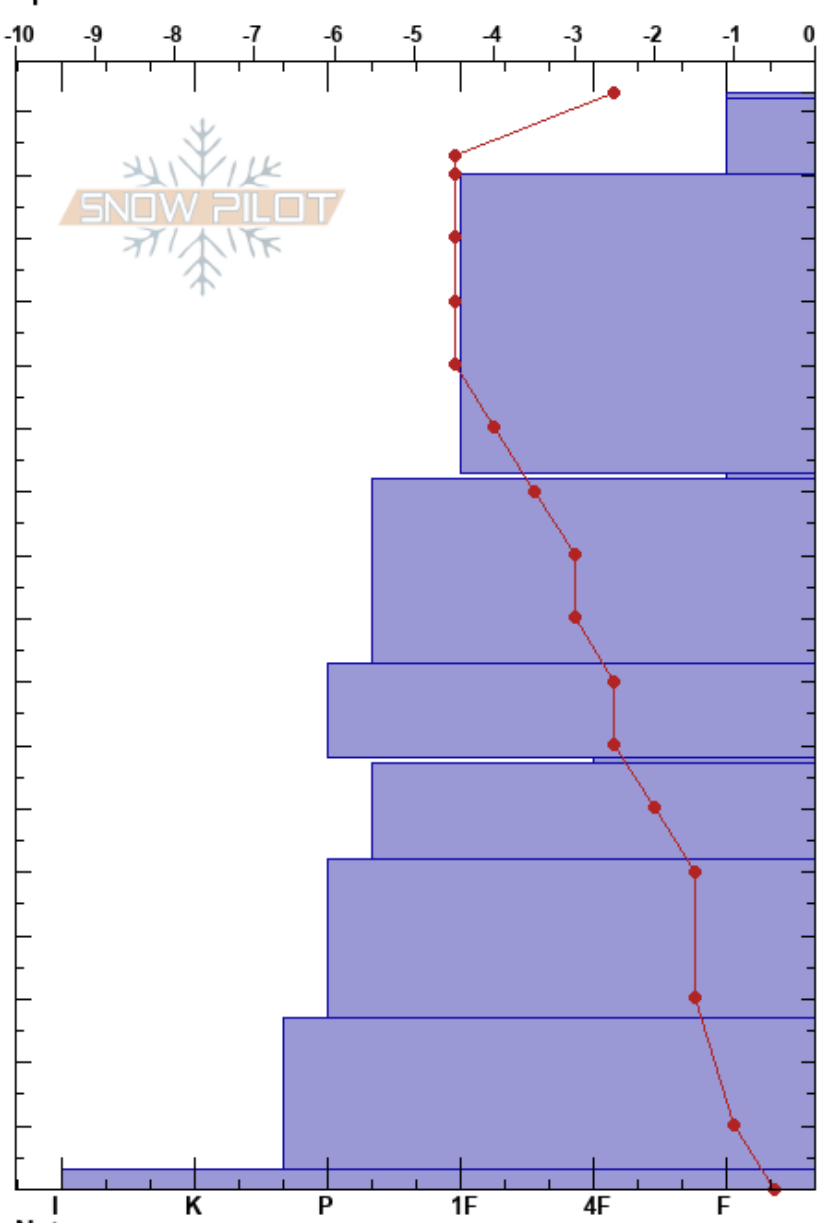

Base of Chivers
 Teton Range
 WY
 Elevation: 2378 m
 Aspect: S
 Specifics:

Celine Jaccard
 01/23/2020 - 2:00pm
 Co-ord: 43.49377N, -110.94522W
 Slope Angle: 27°
 Wind Loading: no

Stability: Fair
 Air Temperature: -3°C
 Sky Cover: OVC
 Wind: NW Light Breeze
 HS: 173
 PF: 10
 PS: 32
 113-112cm: Problematic layer

Height (cm)	Crystal		Moisture	ρ kg/m ³	Stability tests & Layer comments
	Form	Size			
173	∞	1			
160	/	0.5-1			← CT16, BRK @160cm
150					
140	• (/)	0.3(0.5)			
130					
120					
110	∇	3			← ECTN21 @113cm ← CT24, RP @113cm
100	• (⊖)	0.5(0.5)			
90					
80	⊖	0.5-1			
70	□	1			
60	⊖	0.5			
50					
40	⊖	0.5			
30					
20	⊖	0.5			
10					
0	■				