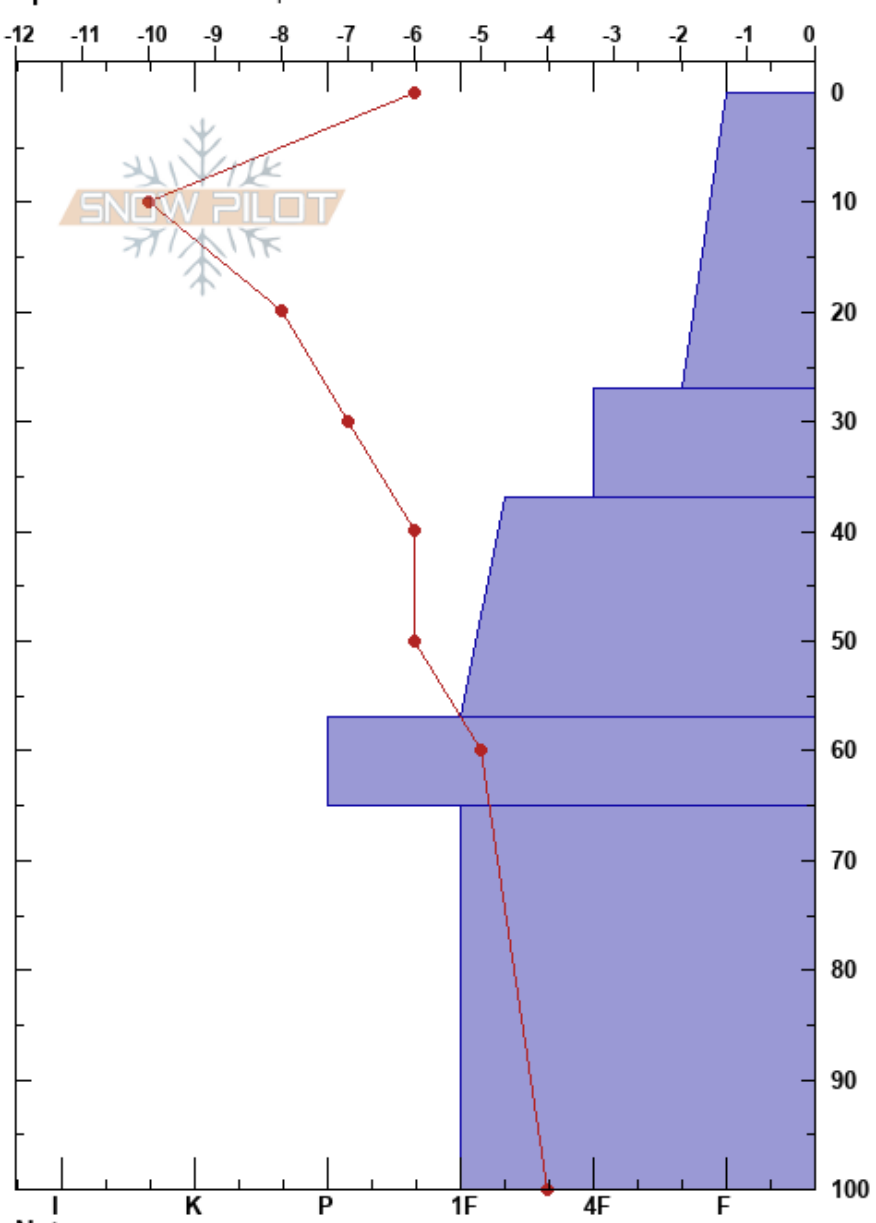

Andesite Peak
 Castle Peak Area
 CA
 Elevation: 8070 ft
 Aspect: NE
 Specifics: We skied slope

Milan Korsos
 02/24/2017 - 10:40am
 Co-ord: 39.35097N, -120.36879W
 Slope Angle: 22°
 Wind Loading:

Stability: PF:20
 Air Temperature: -9°C
 Sky Cover: FEW
 Precipitation: NO
 Wind: Light Breeze

Form	Crystal		Moisture	ρ kg/m ³	Stability tests & Layer comments
	Size				
+			D		← CT7, Q1 @17cm ← CT12, Q1 @19cm
/			D-M		← PST95/100 (End) @33cm ← CT23, Q1 @33cm ← CT23, Q1 @34cm
/			D-M		
/			D-M		
/			D-M		
/			D-M		