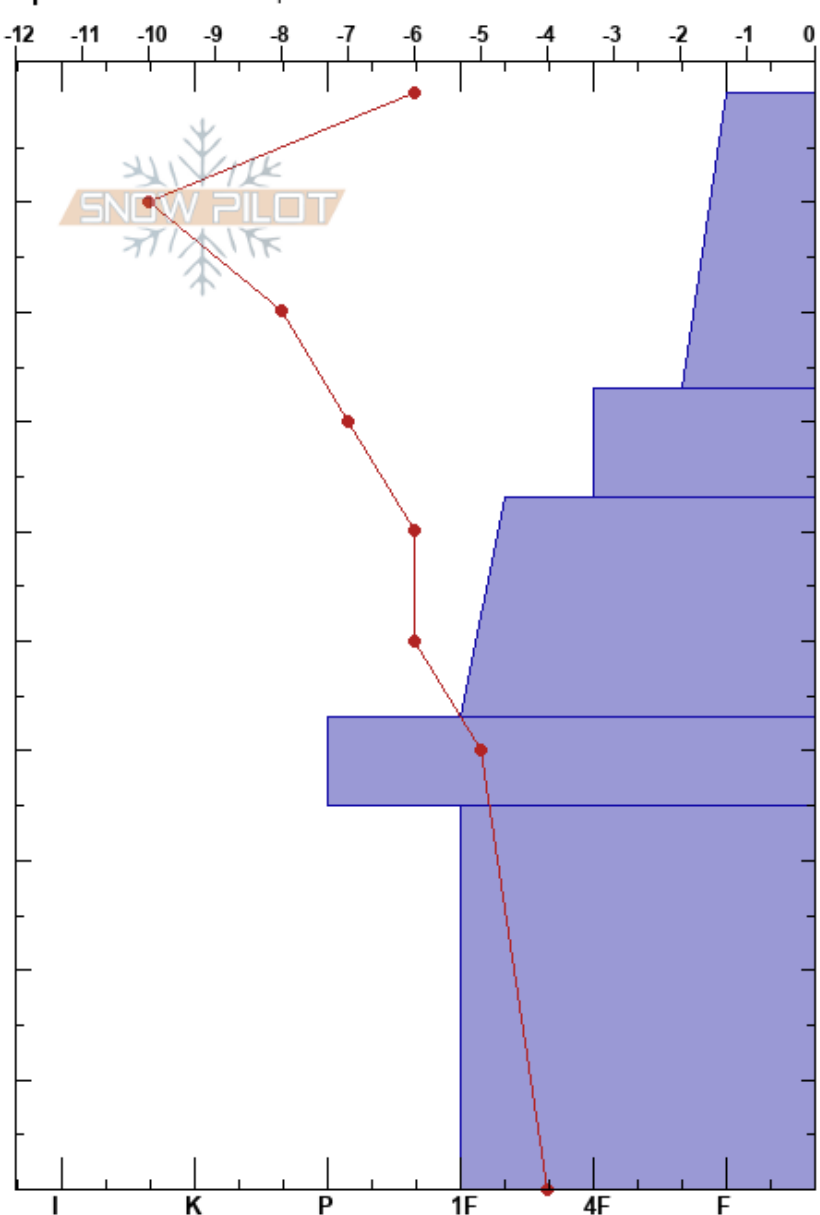

Andesite Peak
 Castle Peak Area
 CA
 Elevation: 8070 ft
 Aspect: NE
 Specifics: We skied slope

Milan Korsos
 02/24/2017 - 10:40am
 Co-ord: 39.35097N, -120.36879W
 Slope Angle: 22°
 Wind Loading:

Stability: PF:20
 Air Temperature: -9°C
 Sky Cover: FEW
 Precipitation: NO
 Wind: Light Breeze

Form	Crystal		ρ kg/m³	Stability tests & Layer comments
	Size	Moisture		
+		D		← CT7, Q1 @17cm ← CT12, Q1 @19cm
/		D-M		← PST95/100 (End) @33cm ← CT23, Q1 @33cm ← CT23, Q1 @34cm
/		D-M		
/		D-M		
/		D-M		