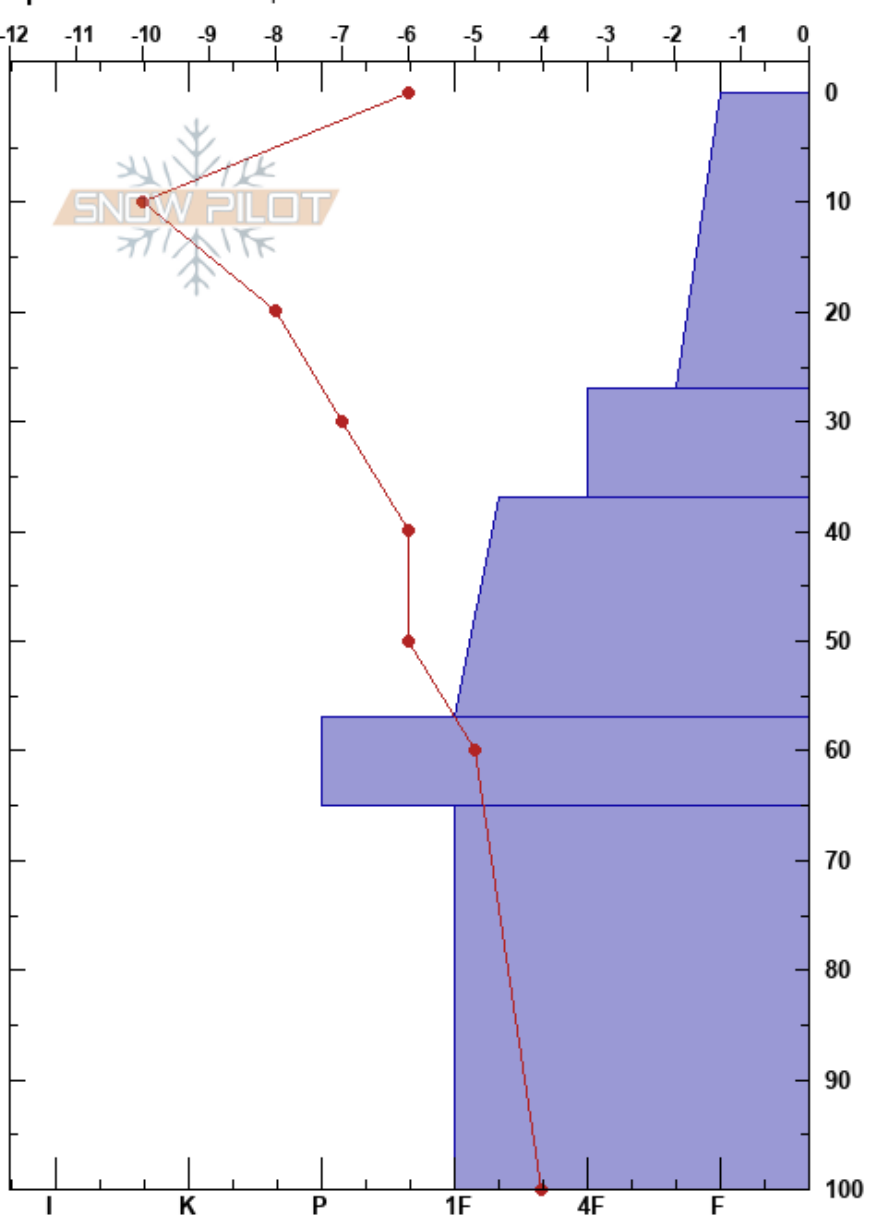

Andesite Peak
 Castle Peak Area
 CA
 Elevation: 8070 ft
 Aspect: NE
 Specifics: We skied slope

Milan Korsos
 02/24/2017 - 10:40am
 Co-ord: 39.35097N, -120.36879W
 Slope Angle: 22°
 Wind Loading:

Stability:
 Air Temperature: -9°C
 Sky Cover: FEW
 Precipitation: NO
 Wind: Light Breeze

PF:20
 Layer Notes:

Crystal Form	Crystal Size	Moisture	ρ kg/m ³	Stability tests & Layer comments
+		D		← CT7, Q1 @17cm ← CT12, Q1 @19cm
/		D-M		← PST95/100 (End) @33cm ← CT23, Q1 @33cm ← CT23, Q1 @34cm
/		D-M		
/		D-M		
/		D-M		