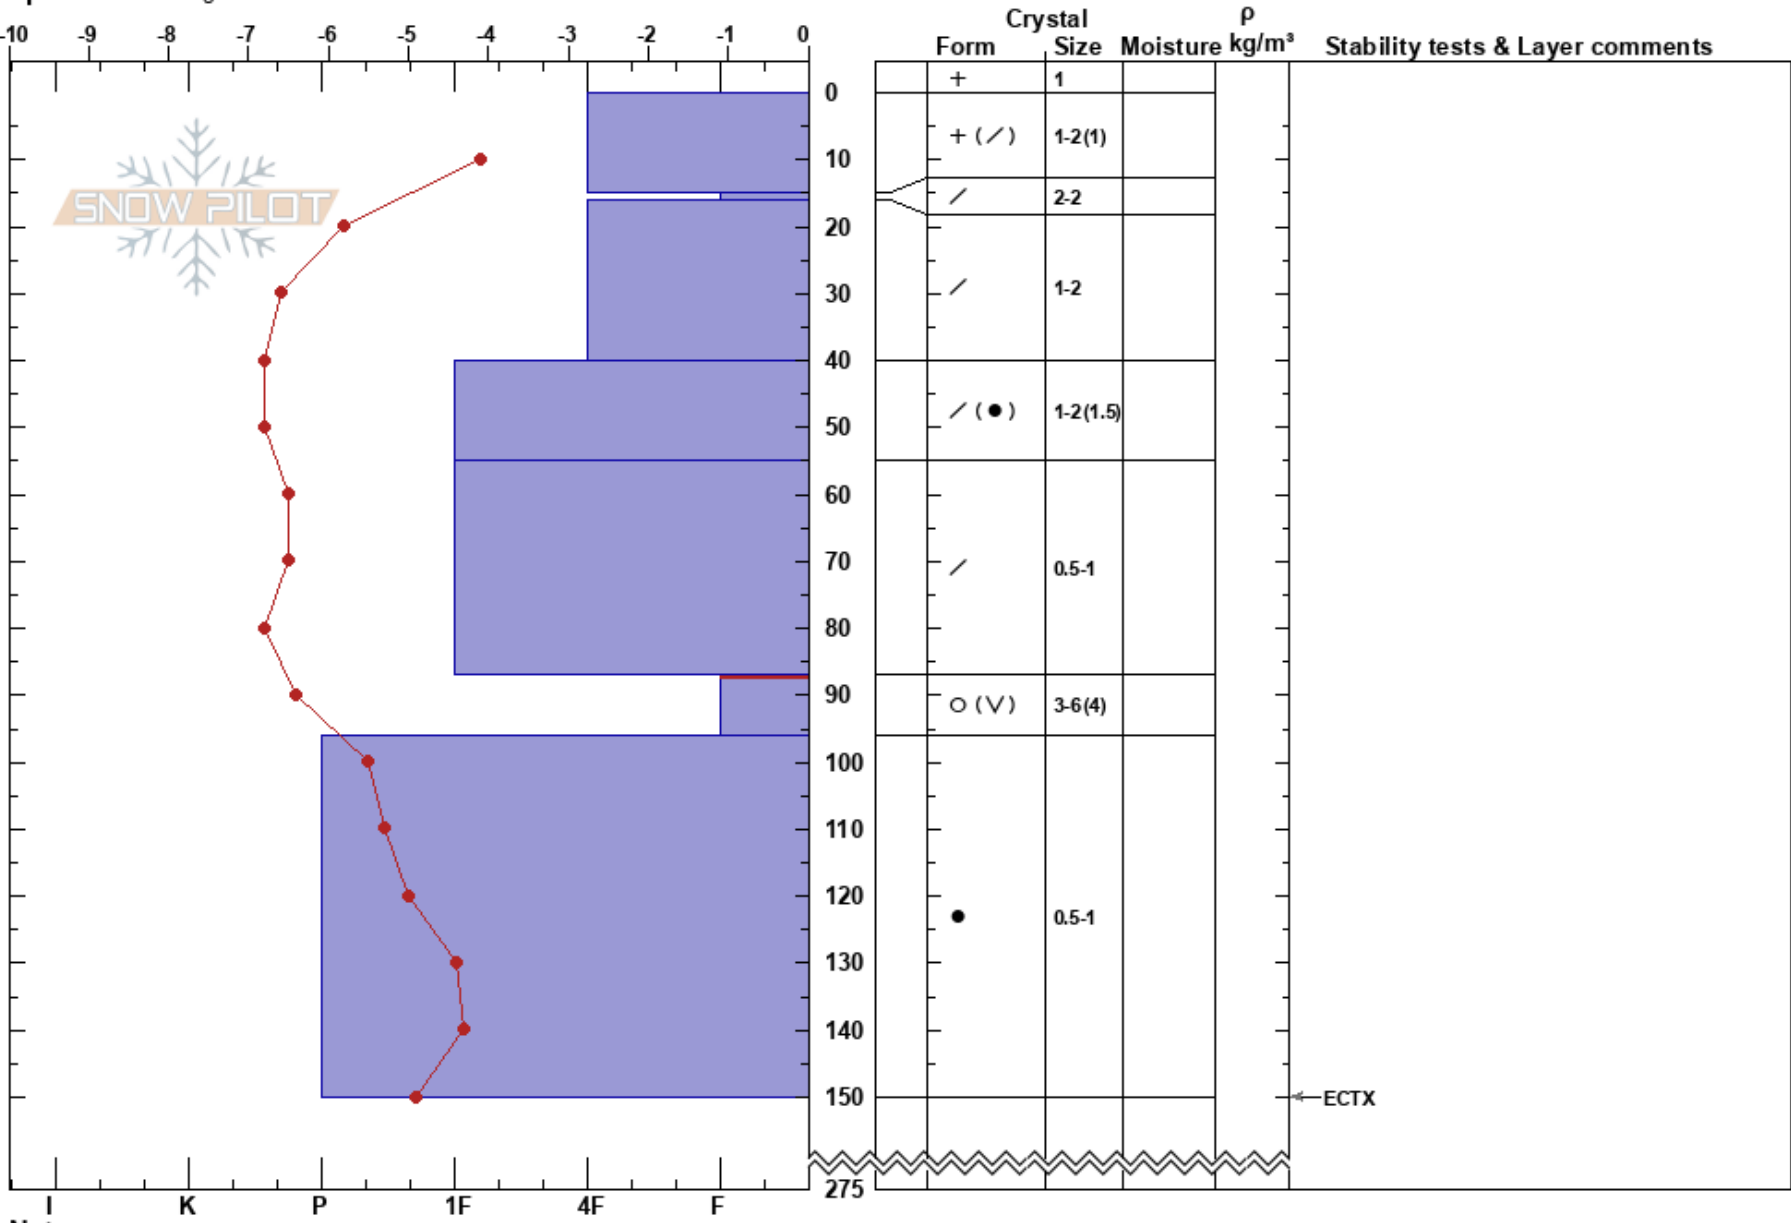

FAR: Liz. Top
 Lizard Range
 BC
 Elevation: 1670 m
 Aspect: N
 Specifics: Pit dug in a Ski Area

James Clark
 21/01/2020 - 15:30
 Co-ord: 667187W 997N
 Slope Angle: 25°
 Wind Loading: no

Stability: Good
 Air Temperature: -2°C
 Sky Cover: OVC
 Precipitation: S2
 Wind: SW Calm
 HS:275
 PF:65 87-96cm:Problematic layer
 PS: 1