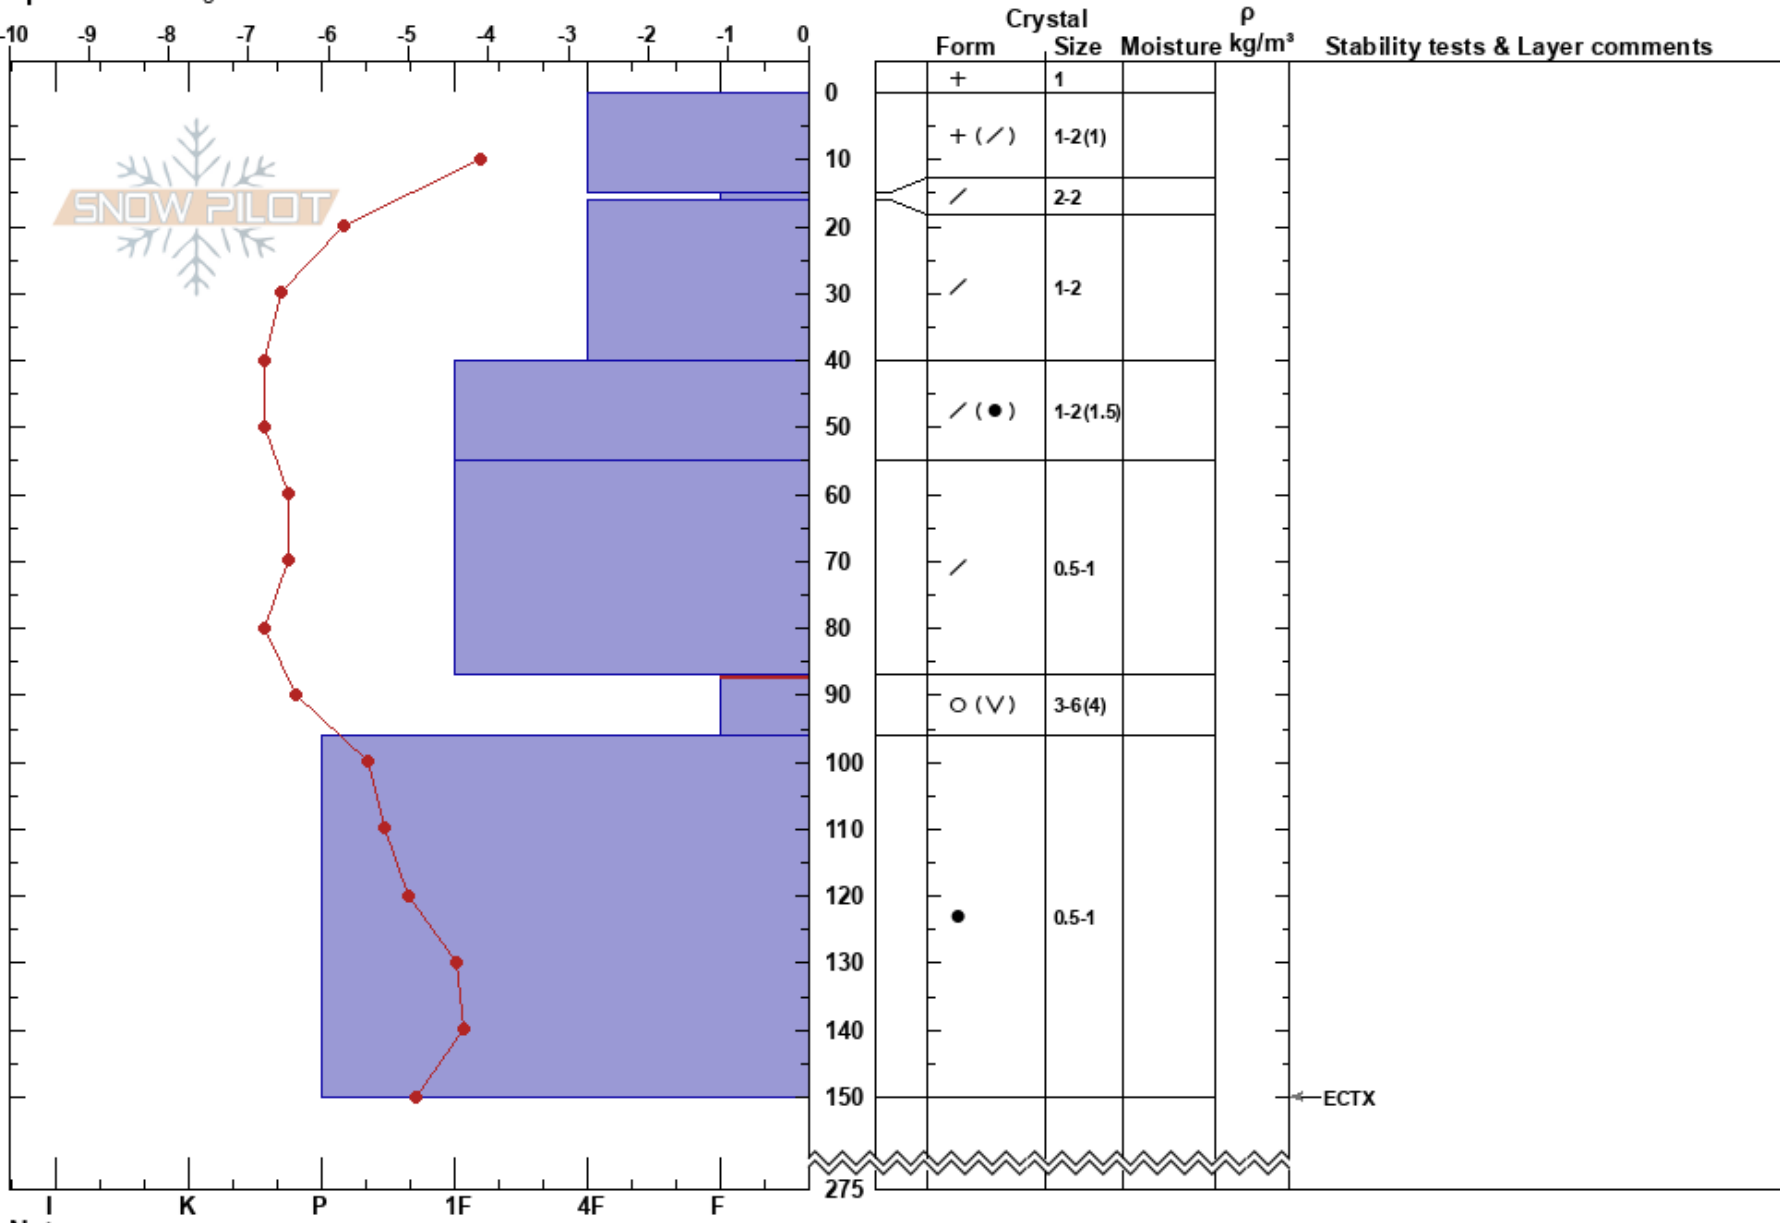

FAR: Liz. Top
 Lizard Range
 BC
 Elevation: 1670 m
 Aspect: N
 Specifics: Pit dug in a Ski Area

James Clark
 21/01/2020 - 15:30
 Co-ord: 667187W 997N
 Slope Angle: 25°
 Wind Loading: no

Stability: Good
 Air Temperature: -2°C
 Sky Cover: OVC
 Precipitation: S2
 Wind: SW Calm

HS:275
 PF:65 87-96cm:Problematic layer
 PS: 1

Notes: