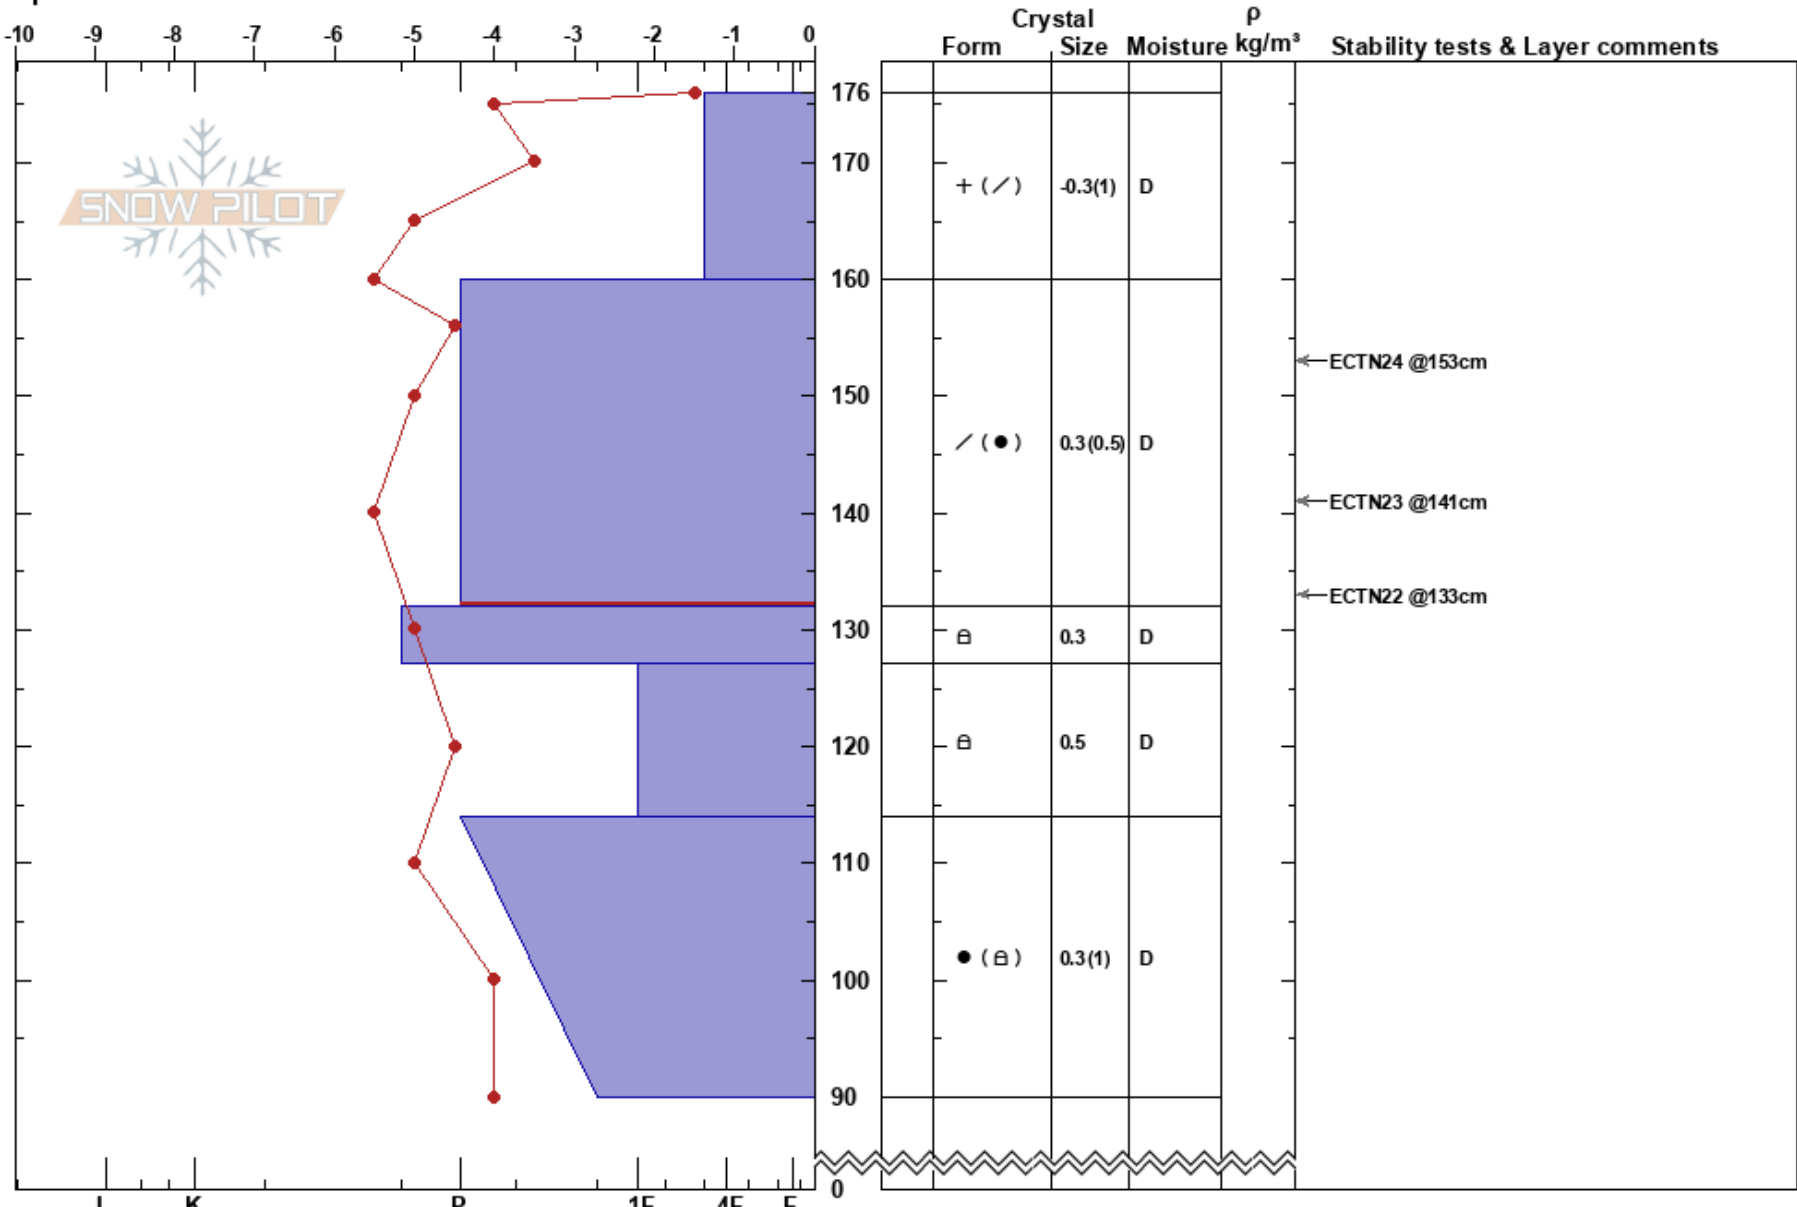

400 m N of Pk 9773'
 Carson Range
 NV
 Elevation: 9602 ft
 Aspect: 102°
 Specifics:

Randall Osterhuber
 01/22/2020 - 10:15am
 Co-ord: 39.30029N, -119.95223W
 Slope Angle: 18°
 Wind Loading: previous

Stability: Good HS:176
 Air Temperature: -3°C PS: 10 160-132cm:Problematic layer
 Sky Cover: OVC
 Precipitation: S-1
 Wind: SW Light Breeze

Notes: Visibility limited today. Cornices not very sensitive; moderate wind loading overnight, winds increasing through morning. AirT rising too.