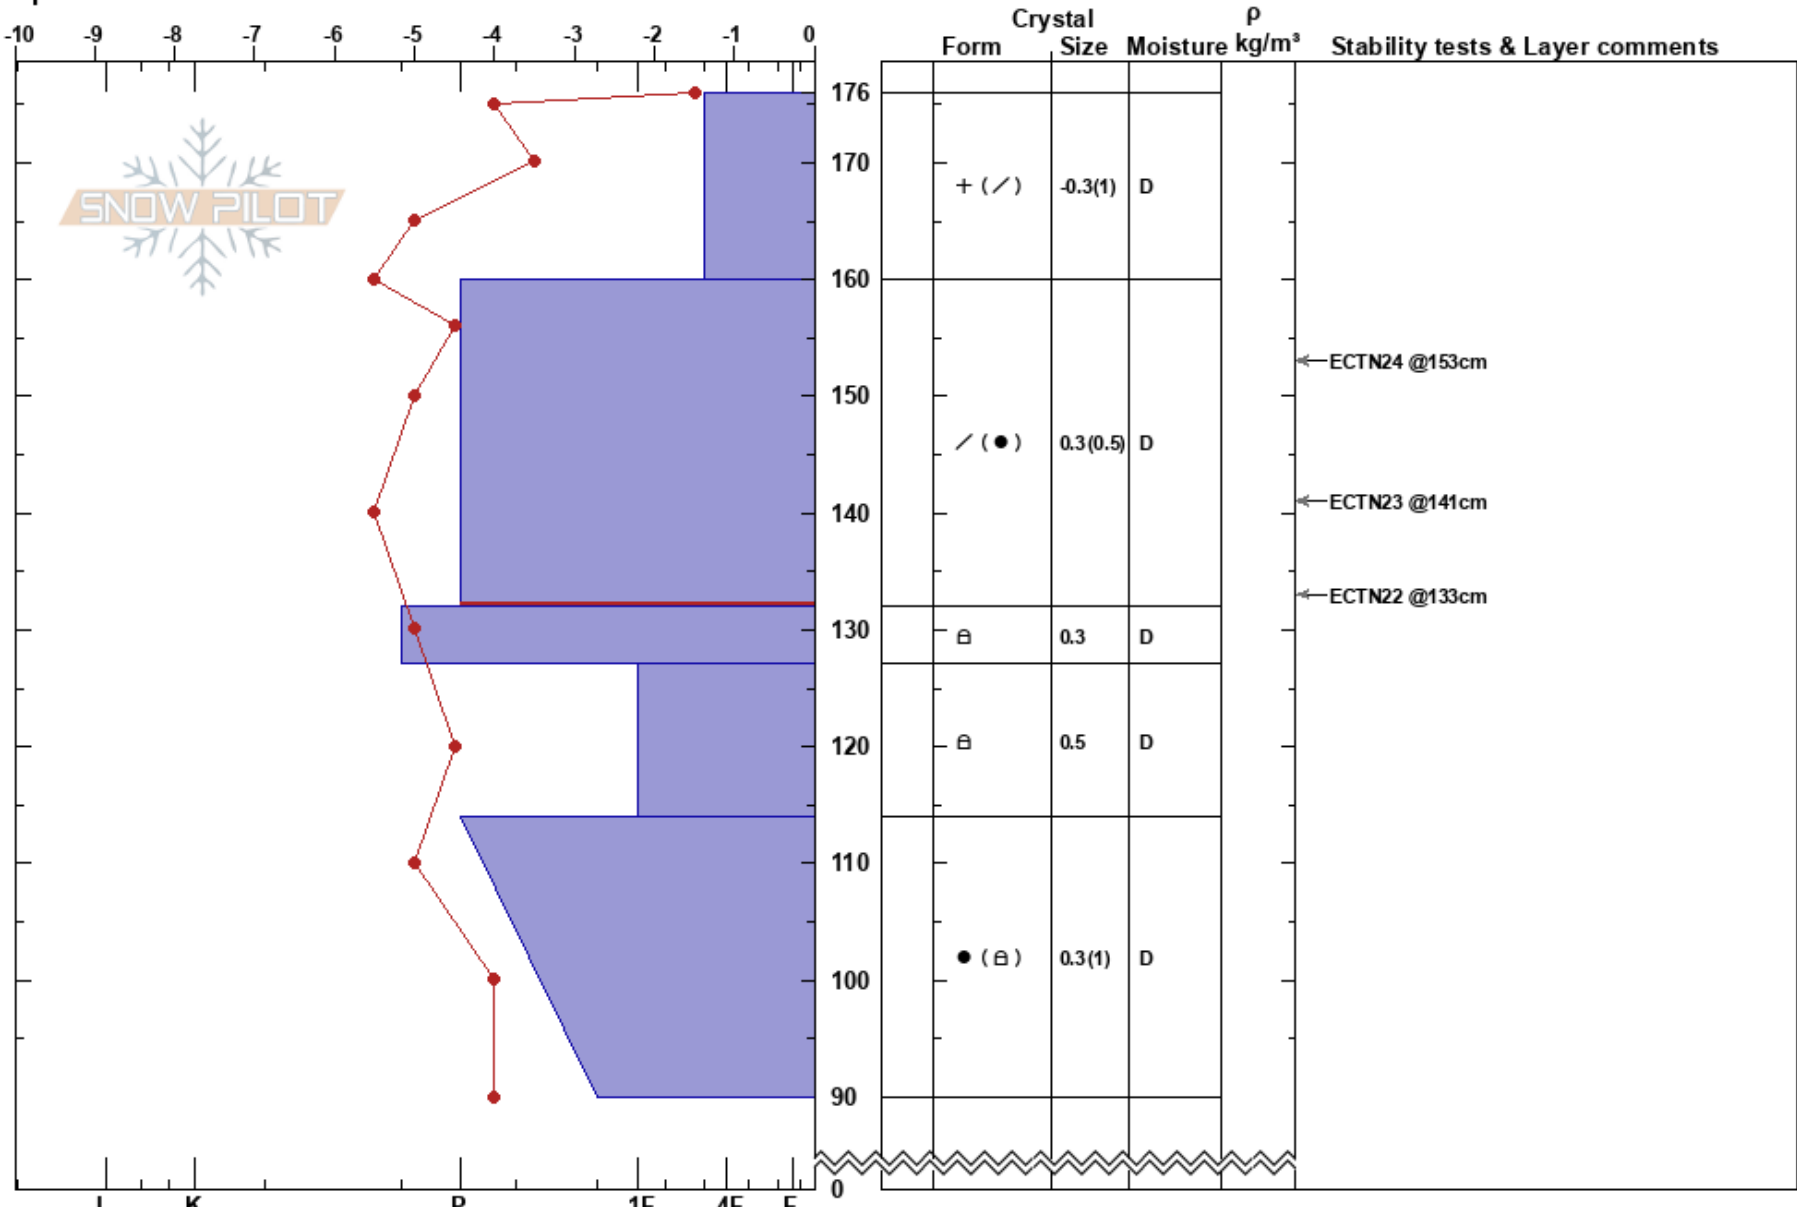

400 m N of Pk 9773'  
 Carson Range  
 NV  
 Elevation: 9602 ft  
 Aspect: 102°  
 Specifics:

Randall Osterhuber  
 01/22/2020 - 10:15am  
 Co-ord: 39.30029N, -119.95223W  
 Slope Angle: 18°  
 Wind Loading: previous

Stability: Good HS:176  
 Air Temperature: -3°C PS: 10 160-132cm:Problematic layer  
 Sky Cover: OVC  
 Precipitation: S-1  
 Wind: SW Light Breeze

**Notes:** Visibility limited today. Cornices not very sensitive; moderate wind loading overnight, winds increasing through morning. AirT rising too.