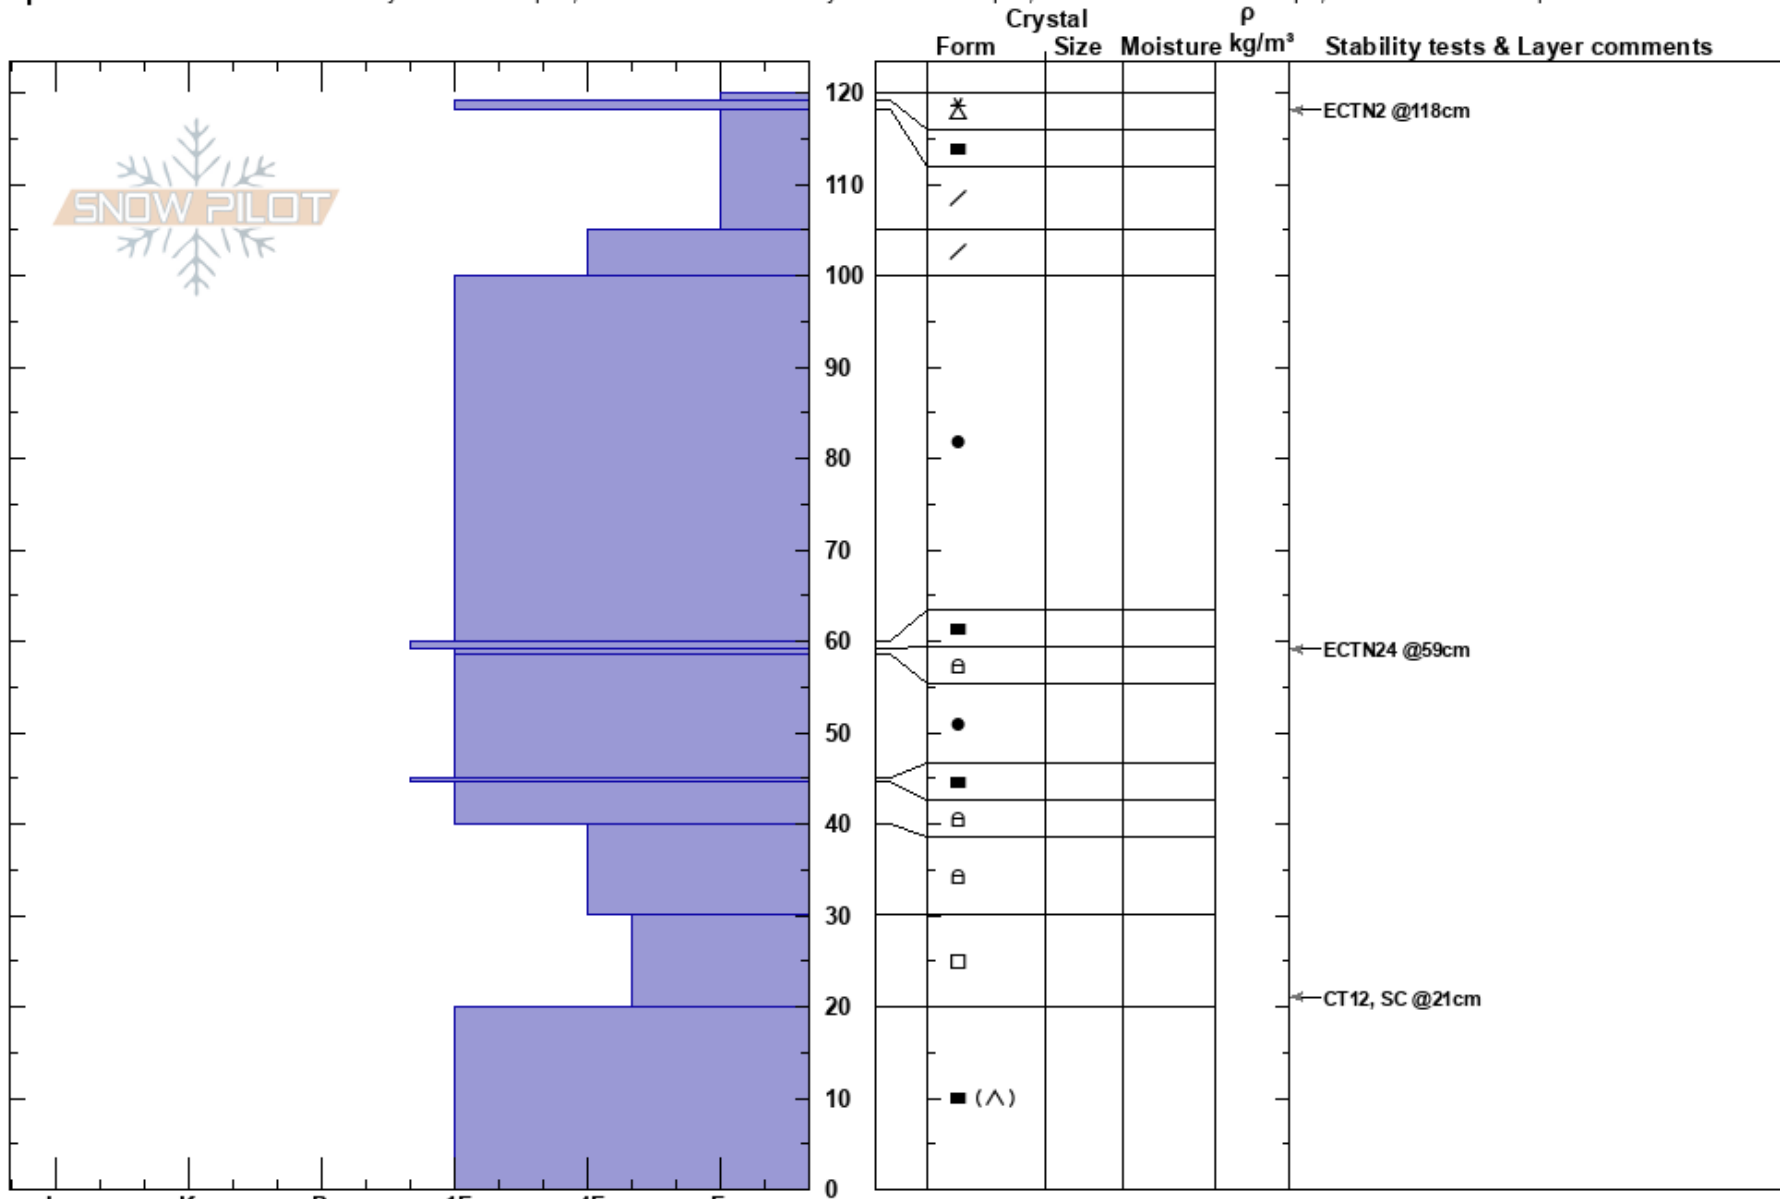

PF:60

30-20cm: Problematic layer

MT

Co-ord: 47.22900N, -113.68339W

Sky Cover: OVC

Elevation: 6188 ft

Slope Angle: 24°

Precipitation: S-1

Aspect: 45°

Wind Loading: previous

Wind: W Moderate

Specifics: Recent avalanche activity on similar slopes; Recent avalanche activity on different slopes; Snowmobile tracks on slope; We snowmobiled slope