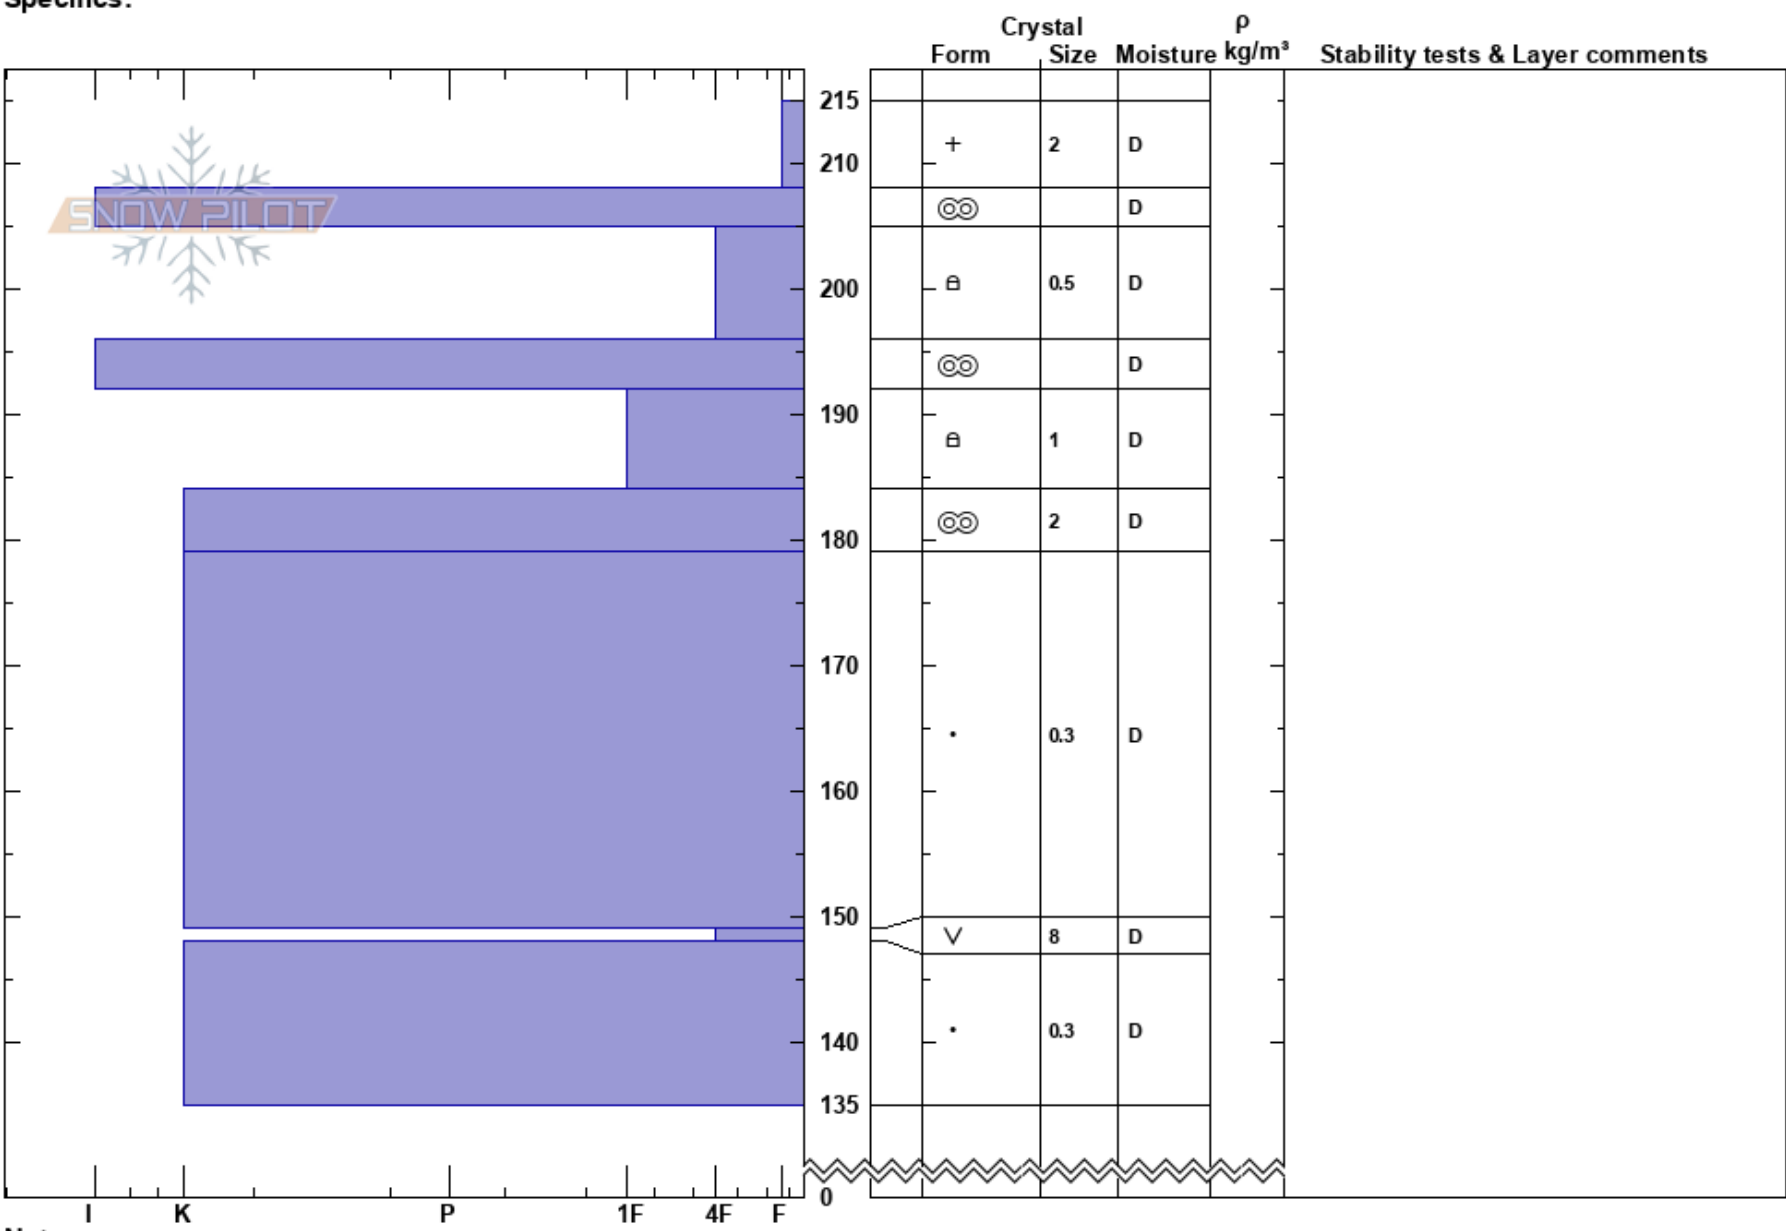

Skyway Point
 Grand Mesa
 CO
 Elevation: 10600 ft
 Aspect: 0°
 Specifics:

Colin Mitchell
 02/24/2017 - 12:00pm
 Co-ord: 39.03000N, -108.03000W
 Slope Angle: 28°
 Wind Loading: previous

Stability: Very Good HS:215
 Air Temperature: -11°C PF:10 149-148cm:Problematic layer
 Sky Cover: BKN
 Precipitation: NO
 Wind: W Light Breeze