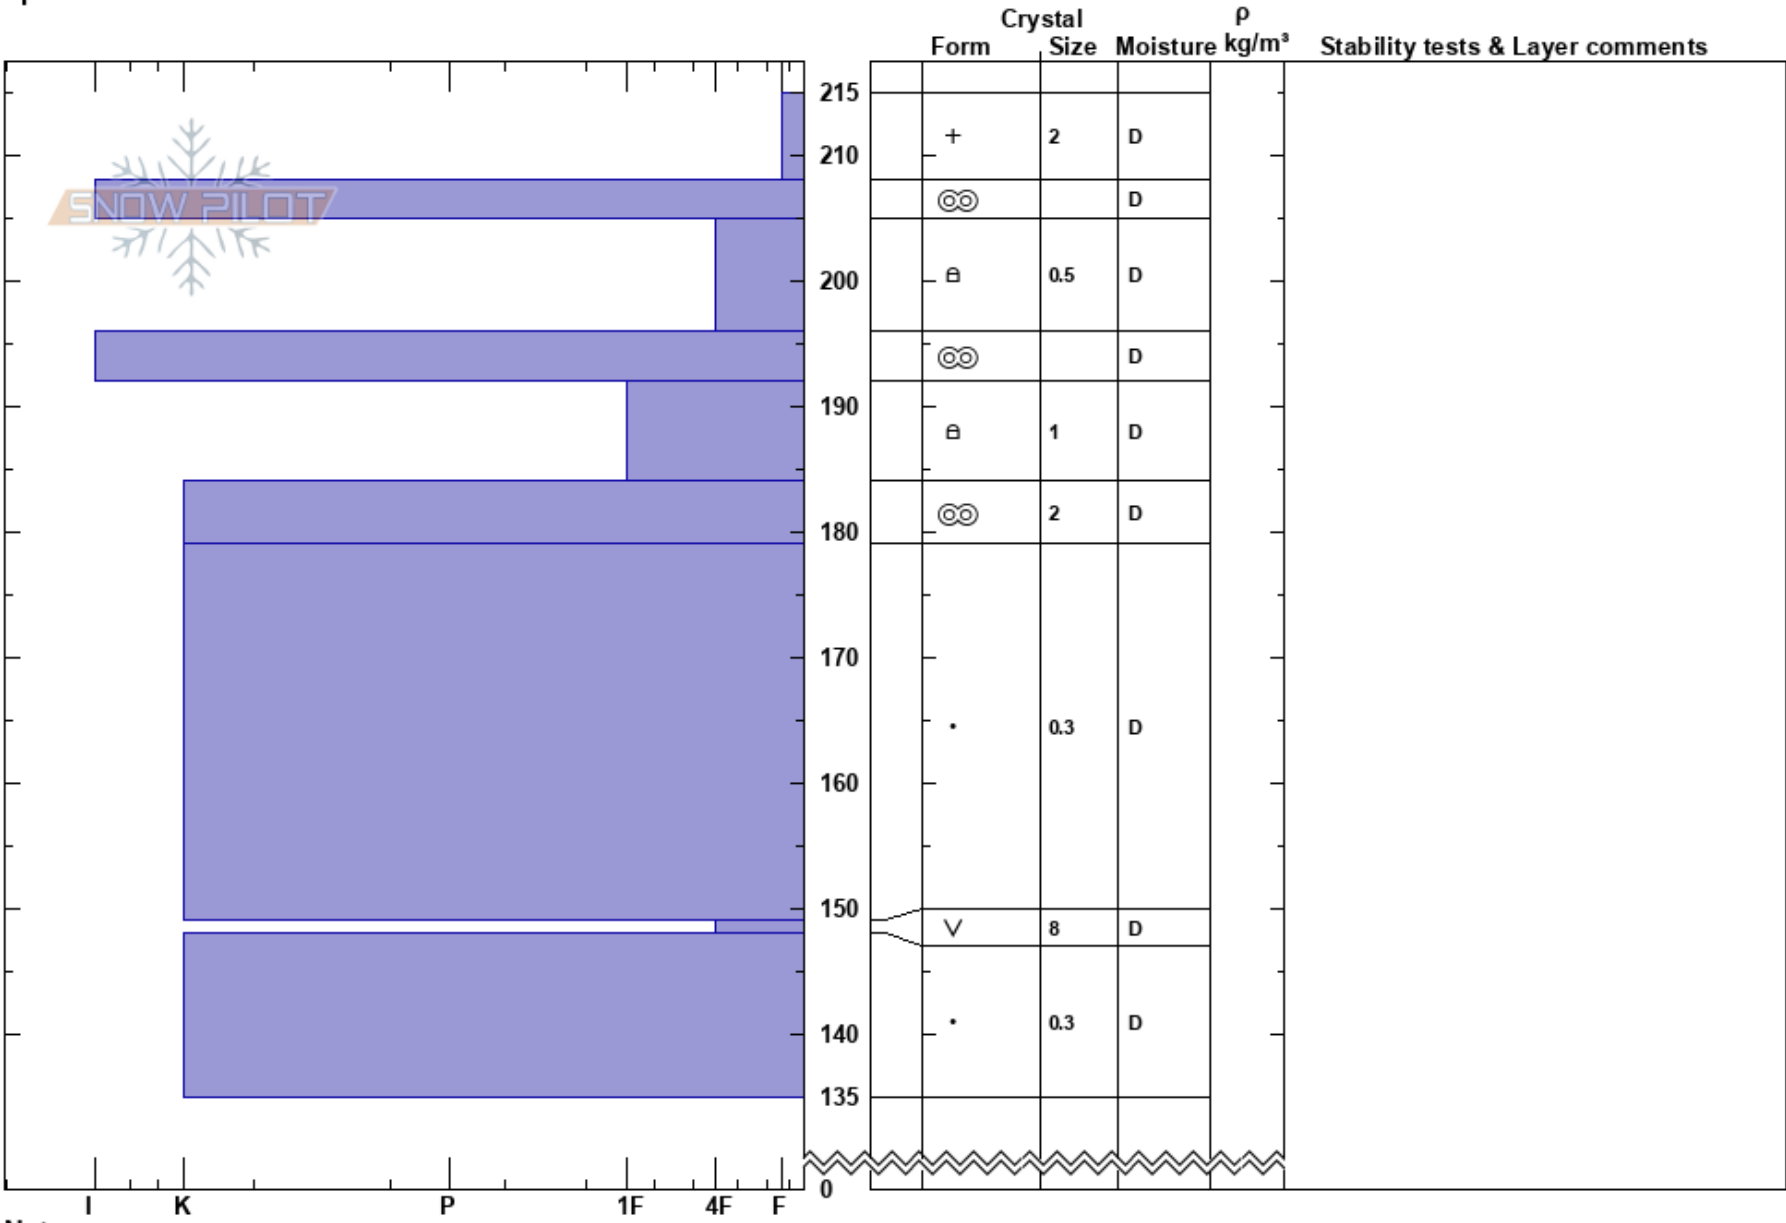

Skyway Point
 Grand Mesa
 CO
 Elevation: 10600 ft
 Aspect: 0°
 Specifics:

Colin Mitchell
 02/24/2017 - 12:00pm
 Co-ord: 39.03000N, -108.03000W
 Slope Angle: 28°
 Wind Loading: previous

Stability: Very Good HS:215
 Air Temperature: -11°C PF:10 149-148cm:Problematic layer
 Sky Cover: BKN
 Precipitation: NO
 Wind: W Light Breeze