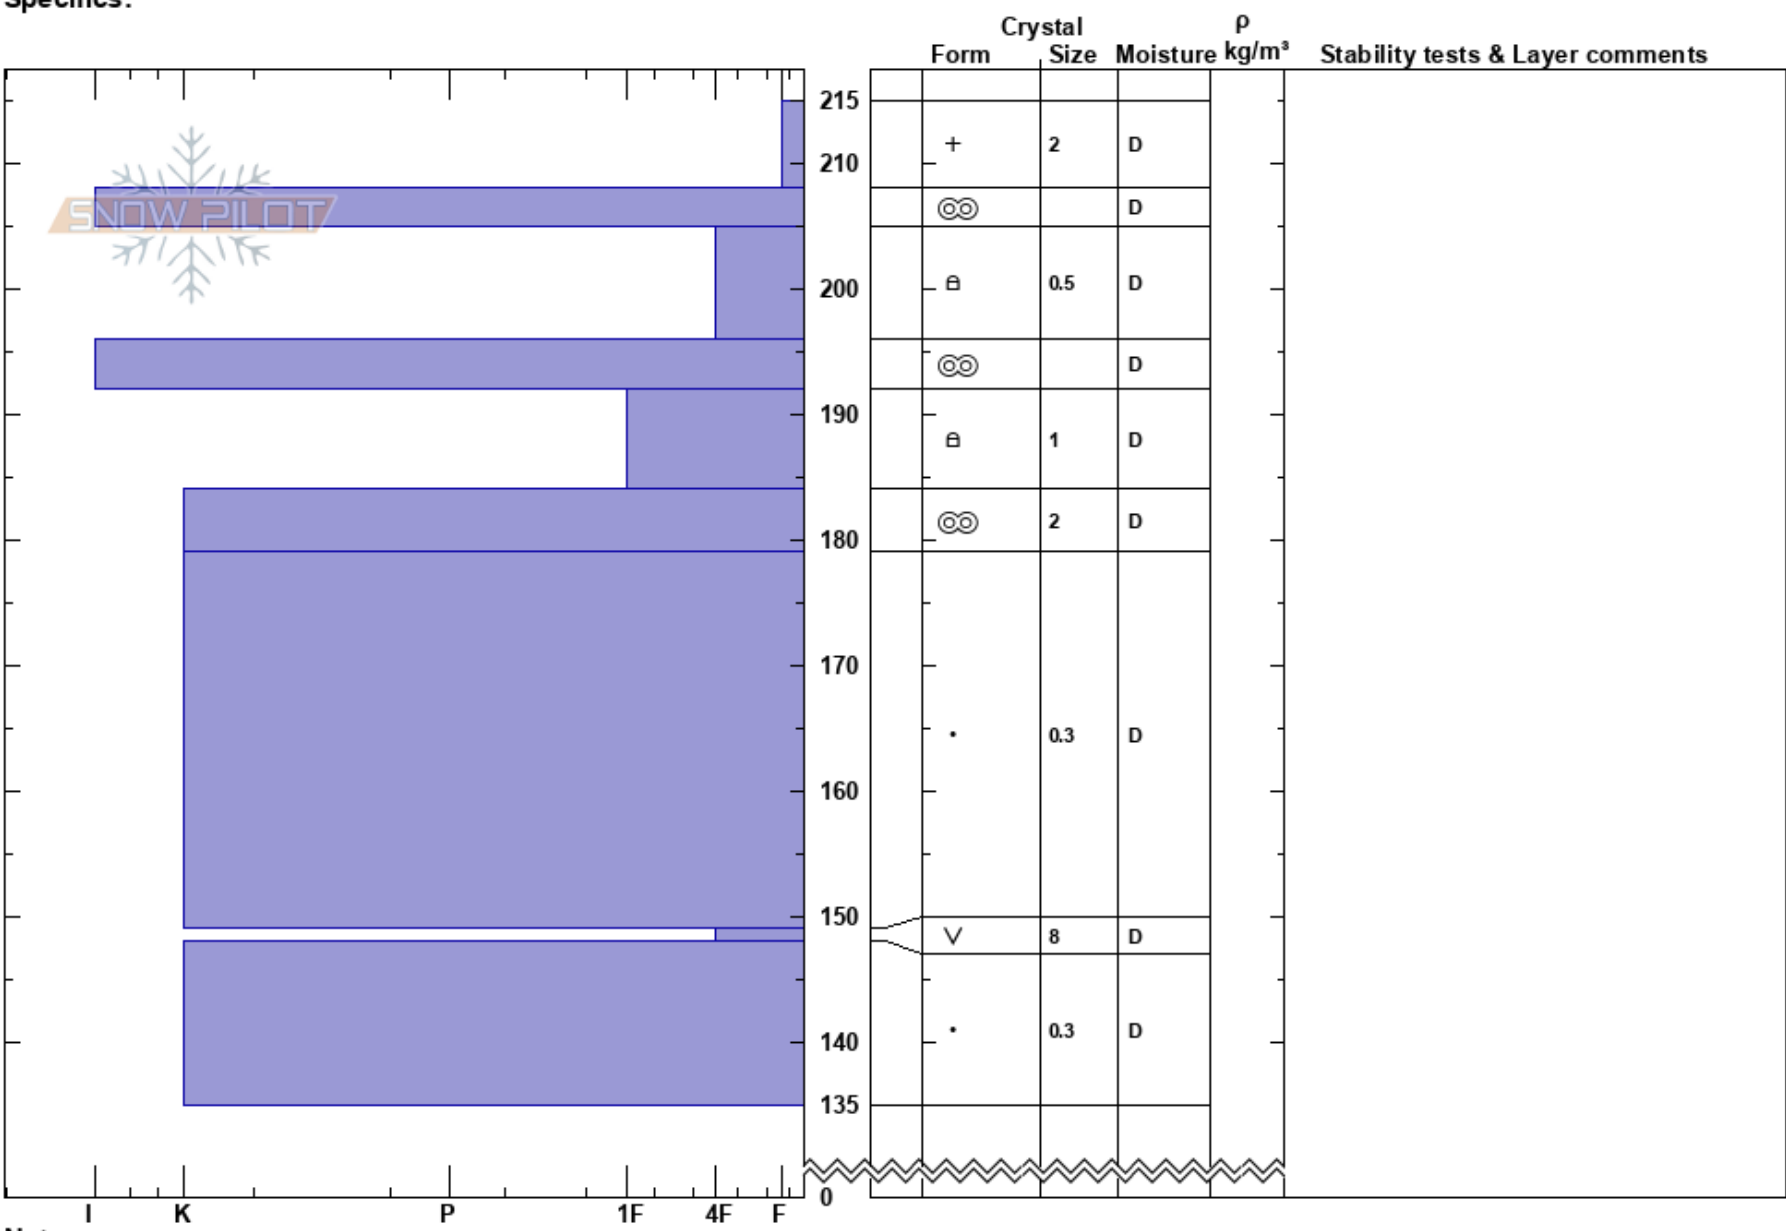

Skyway Point
 Grand Mesa
 CO
 Elevation: 10600 ft
 Aspect: 0°
 Specifics:

Colin Mitchell
 02/24/2017 - 12:00pm
 Co-ord: 39.03000N, -108.03000W
 Slope Angle: 28°
 Wind Loading: previous

Stability: Very Good HS:215 Layer Notes:
 Air Temperature: -11°C PF:10 149-148cm:Problematic layer
 Sky Cover: BKN
 Precipitation: NO
 Wind: W Light Breeze