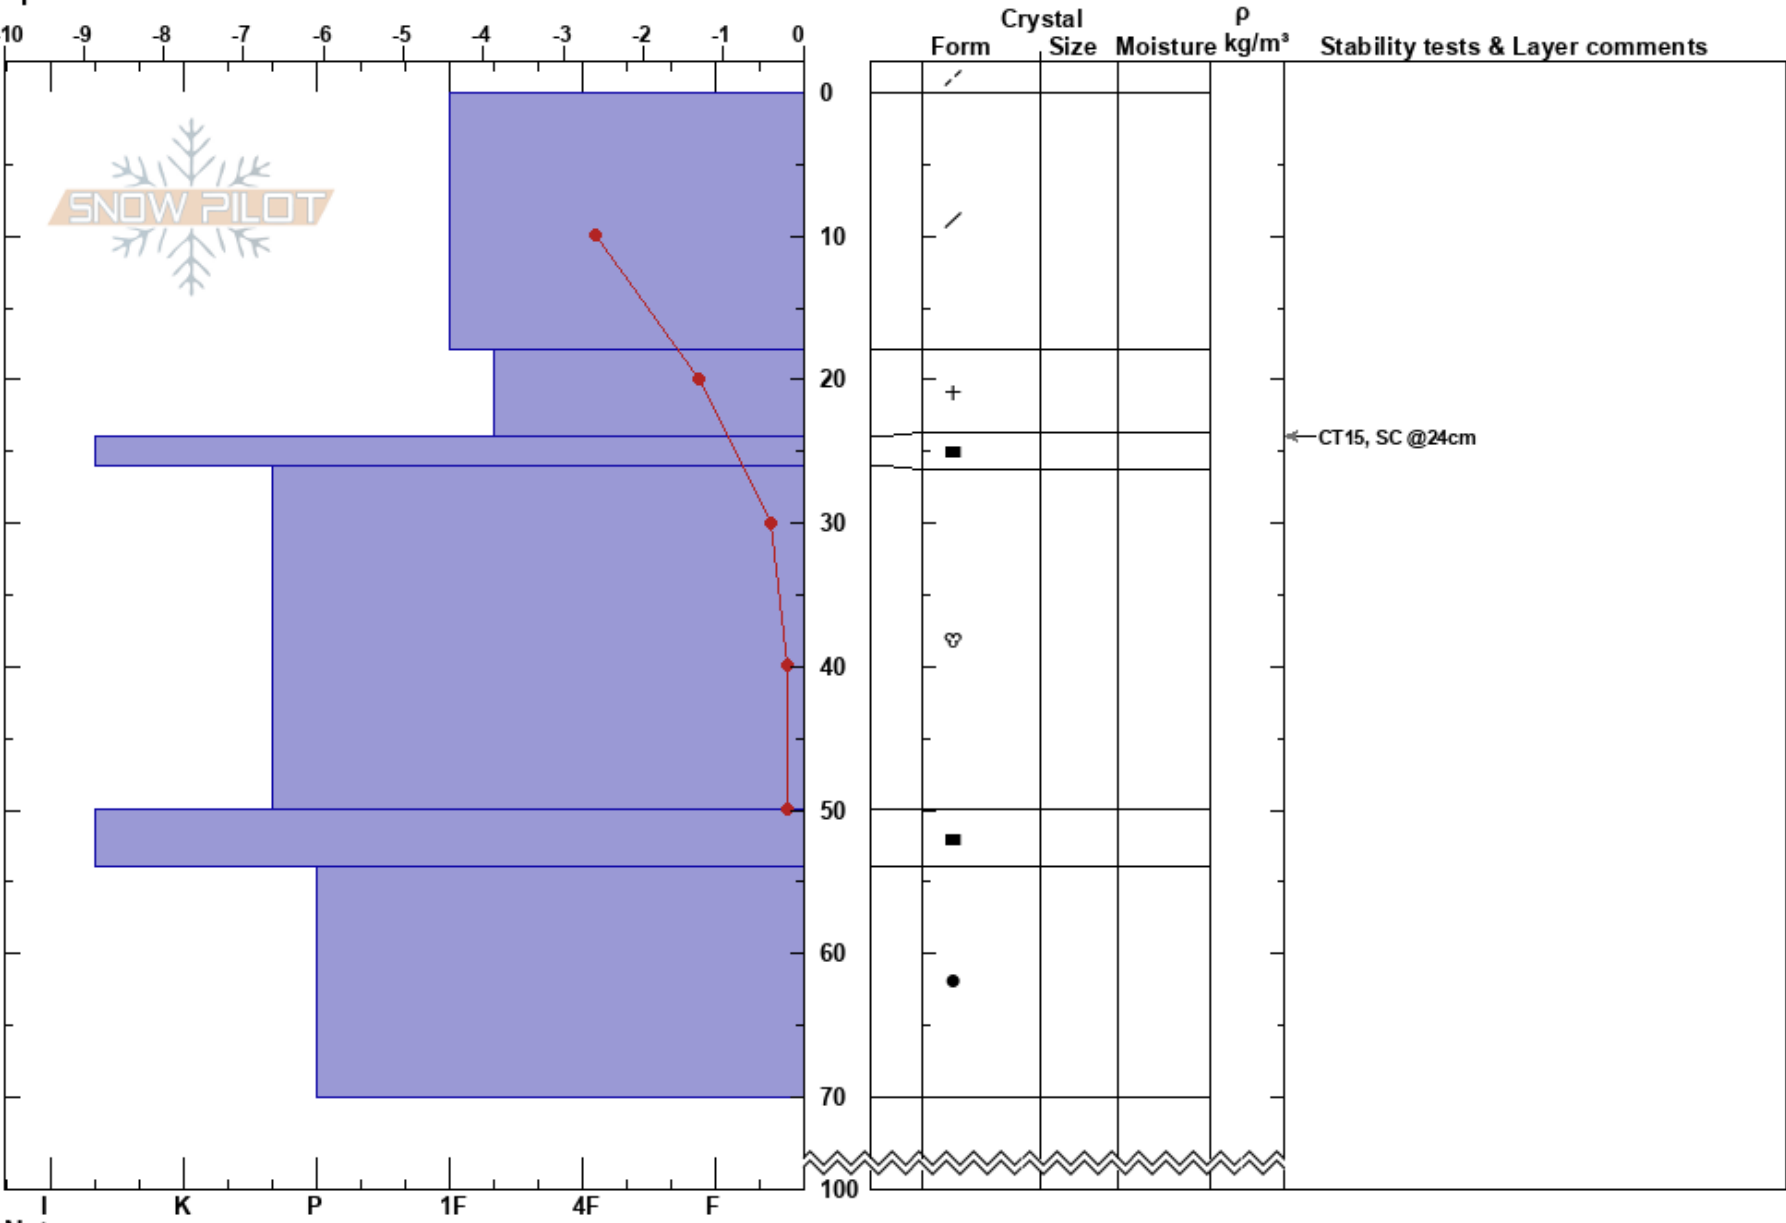

Undir Siglufjarðarskar
 Tröllaskagi
 Iceland
Elevation: 589 m
Aspect: 80°
Specifics:

Gestur Hansson
 21/01/2020 - 16:00
Co-ord: 66.12357N, -19.00211W
Slope Angle: 22°
Wind Loading:

Stability: HS:100
Air Temperature: -2.1°C **PF:**20
Sky Cover: SCT
Precipitation: NO
Wind: Calm

Layer Notes:

Notes: