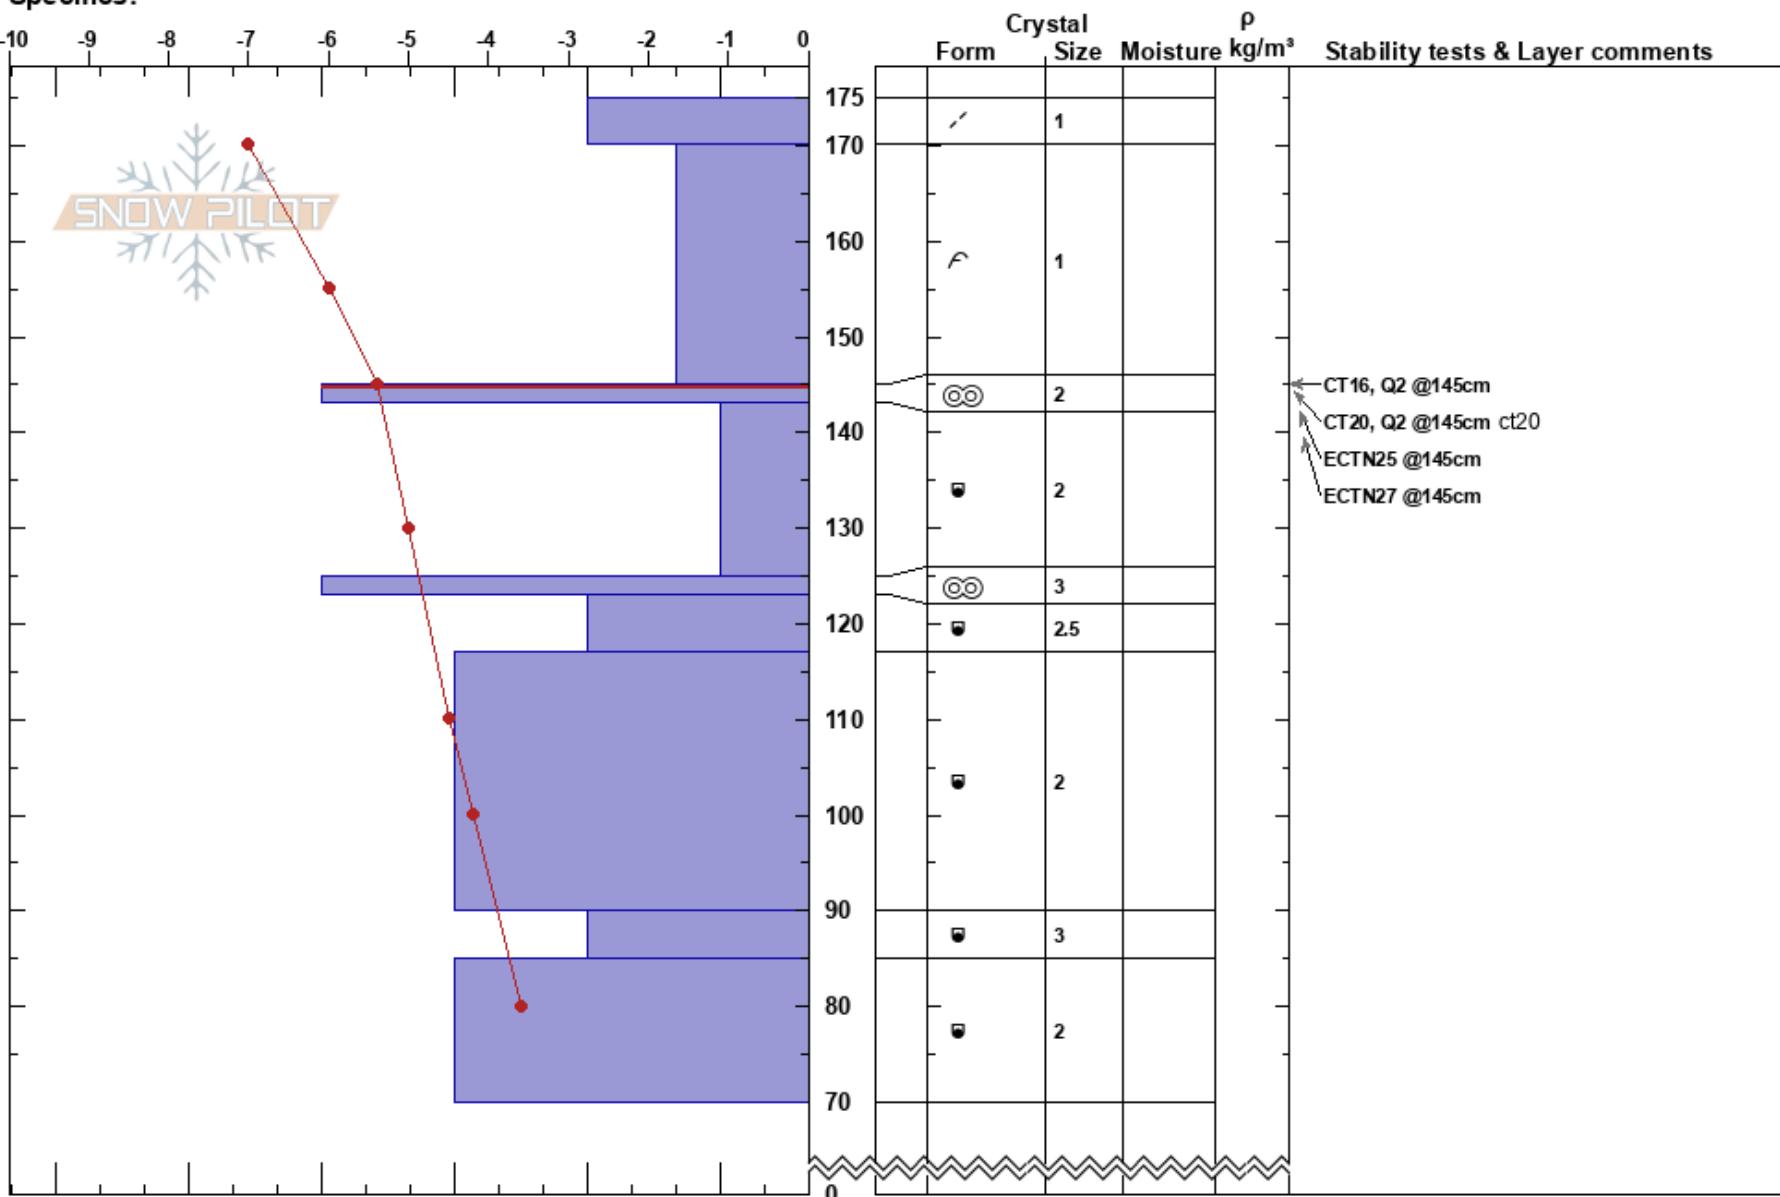

No Name Pk NE  
Eastern Sierra Nevada  
CA

Chris Engelhardt  
01/21/2020 - 2:00pm

Elevation: 9790 ft  
Aspect: 64°

Co-ord:  
Slope Angle: 36°  
Wind Loading:

Stability:  
Air Temperature:  
Sky Cover:  
Precipitation:  
Wind:

HS:175  
PF:25 145-143cm:Problematic layer  
PS: 15

Layer Notes:

Specifics:

Notes: