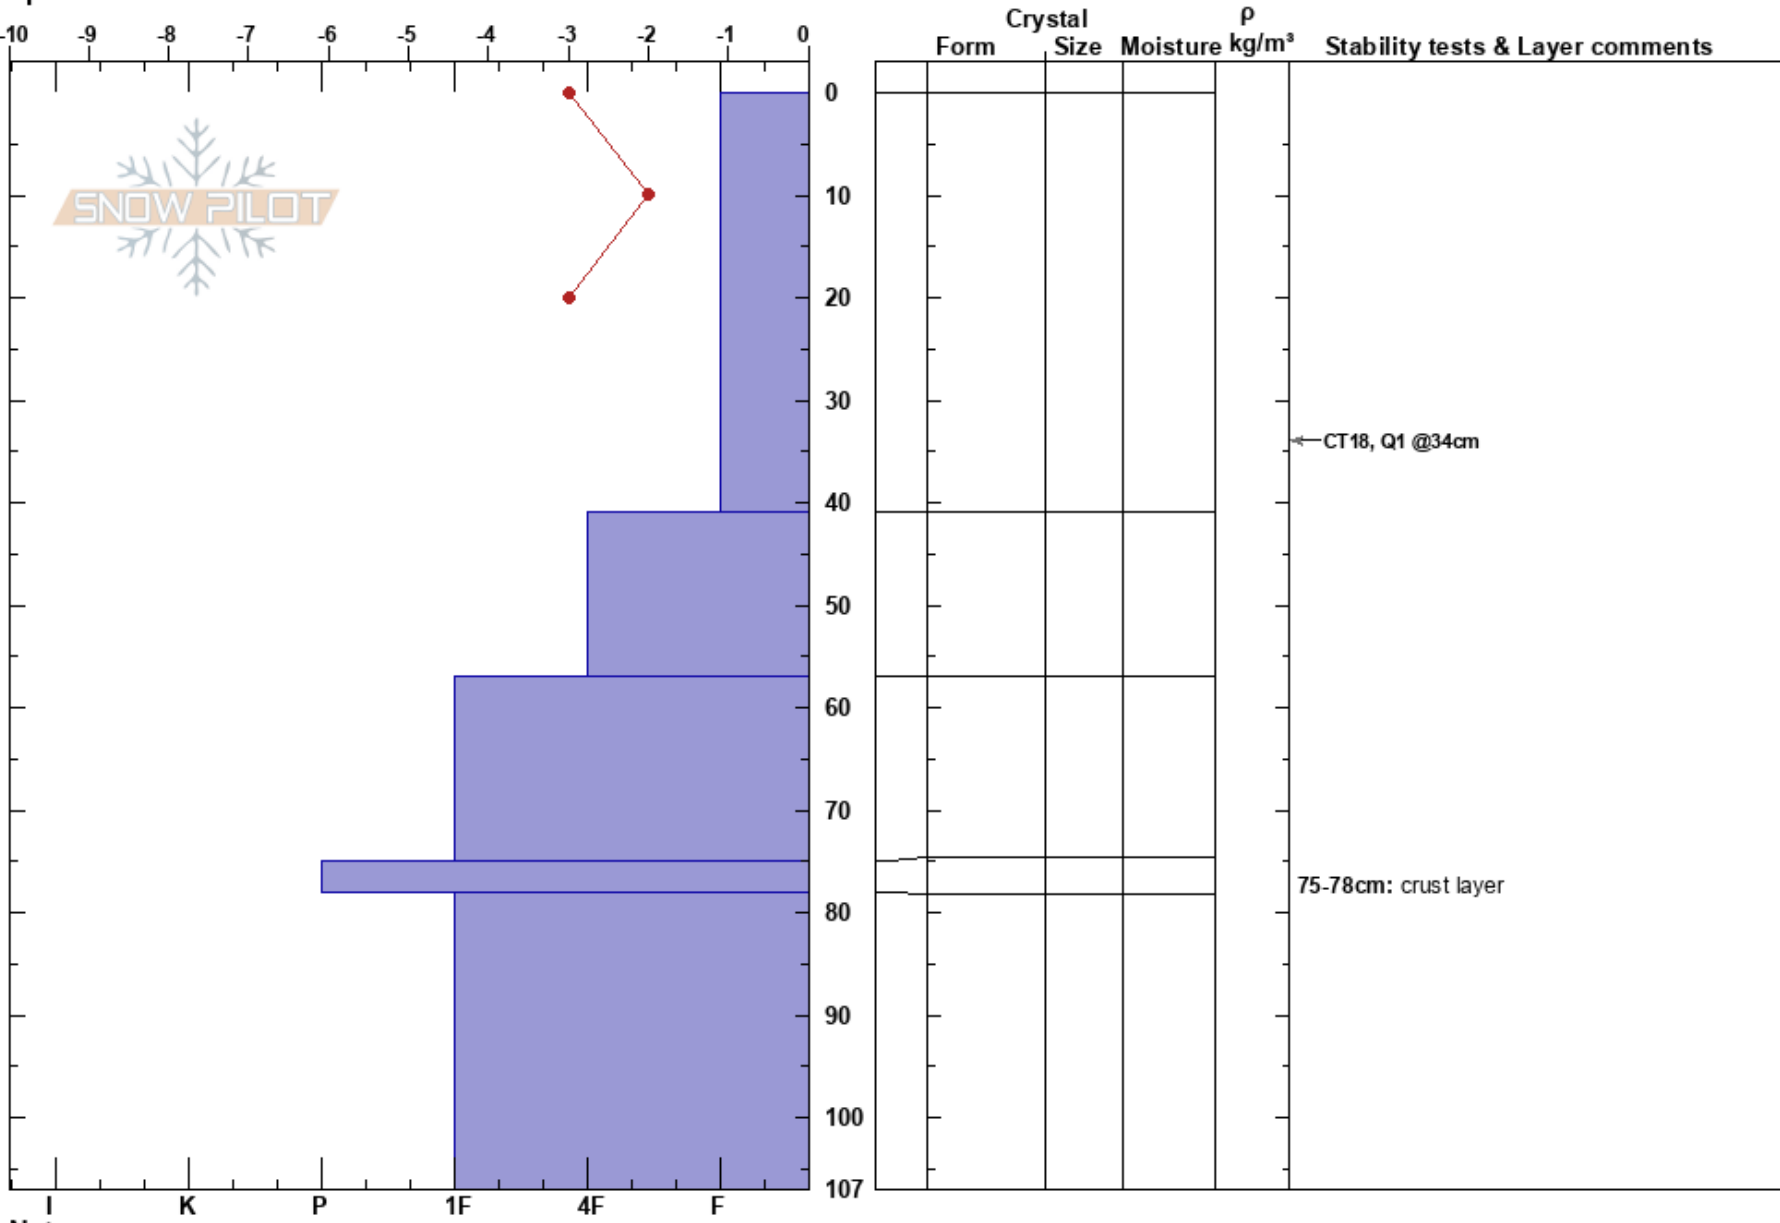

Boreal Ridge
Sierra Nevada
CA
Elevation: 7393 ft
Aspect: 120°
Specifics:

Nick Jezienicki
02/23/2017 - 2:50pm
Co-ord: 39.33592N, -120.33946E
Slope Angle: 22°
Wind Loading: no

Stability: PF:85
Air Temperature: 6°C
Sky Cover: BKN
Precipitation: S1
Wind: NW Calm
Layer Notes:
75-78cm: crust layer