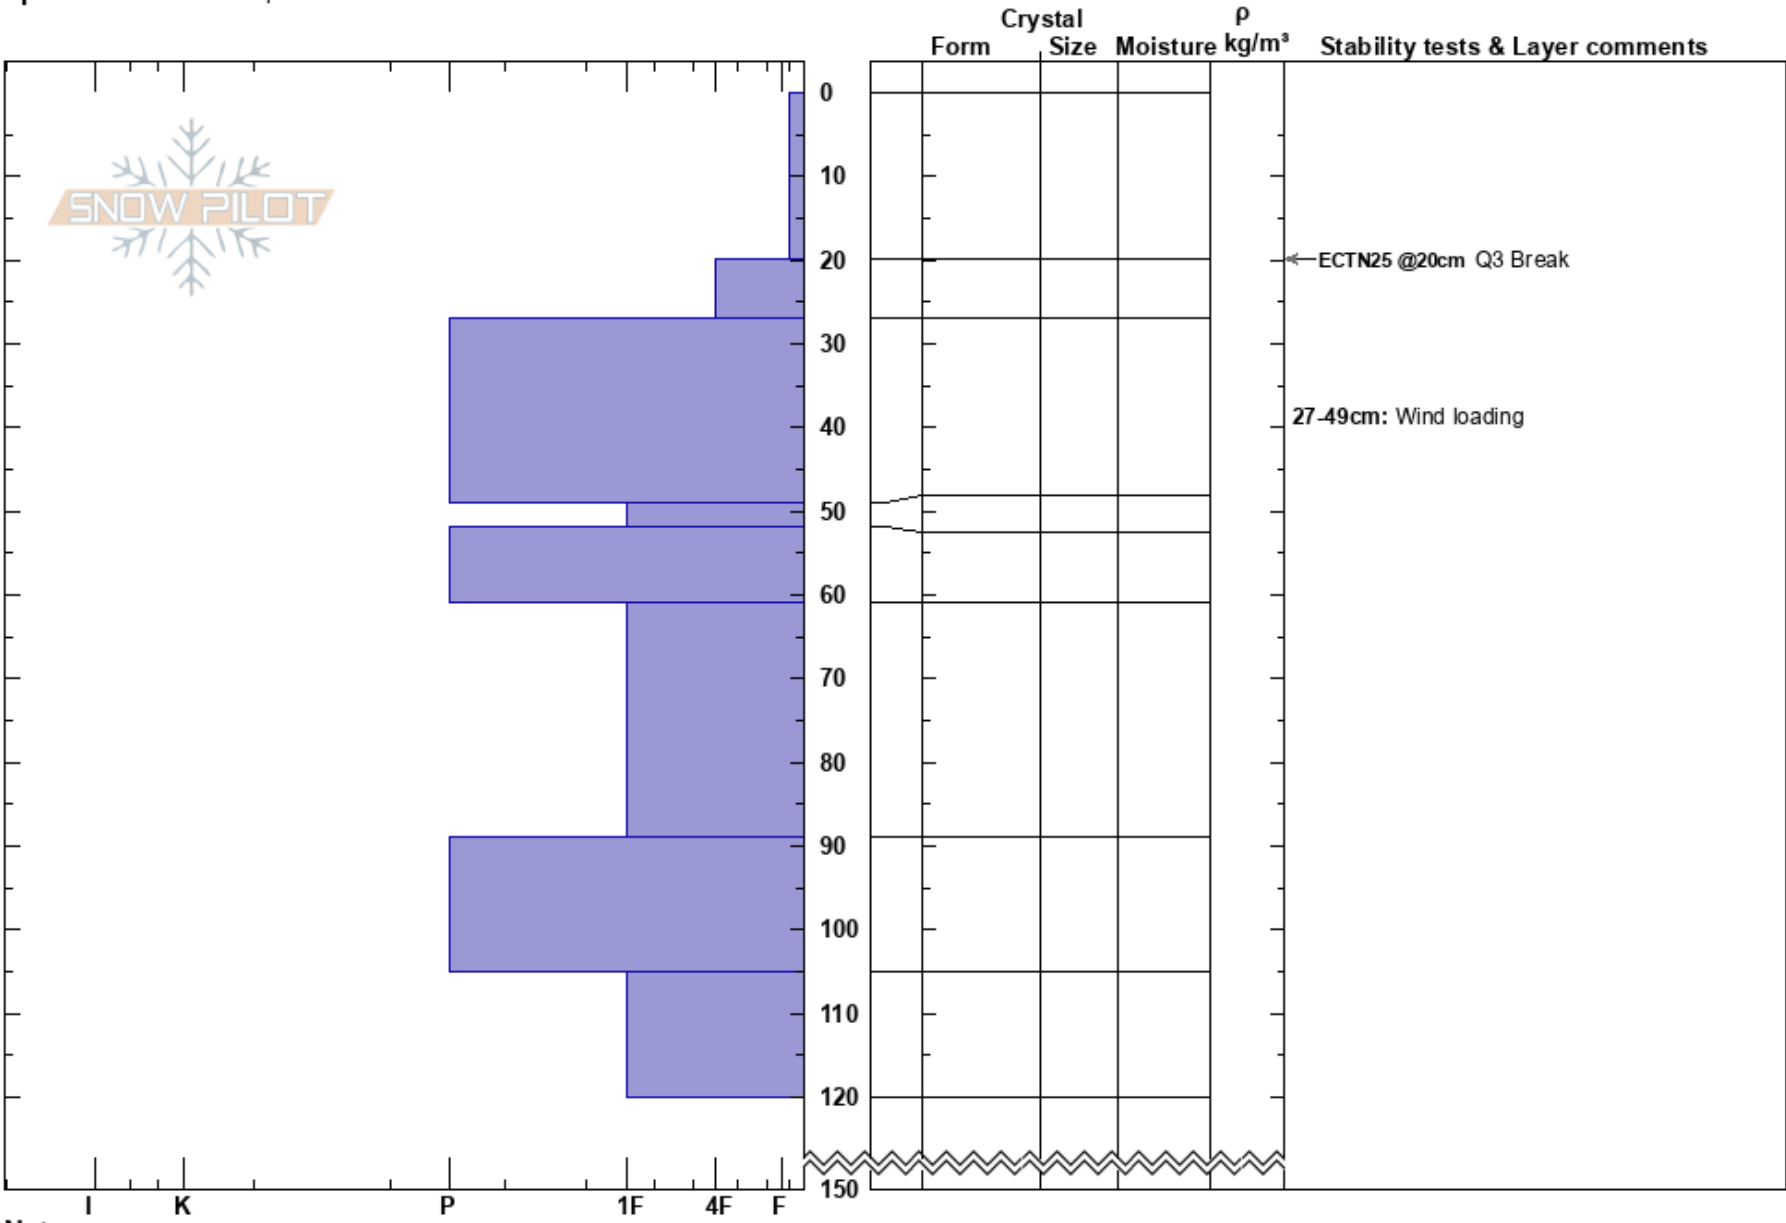

Dunderberg, E Ridge
 Virginia Lakes
 CA
Elevation: 10066 ft
Aspect: E
Specifics: We skied slope

Jason Mozol
 01/19/2020 - 1:30pm
Co-ord: 38.06839N, -119.24080W
Slope Angle: 27°
Wind Loading:

Stability: Good **HS:** 150
Air Temperature: 2°C **Layer Notes:**
 27-49cm: Wind loading
Sky Cover: SCT
Precipitation: NO
Wind: Calm