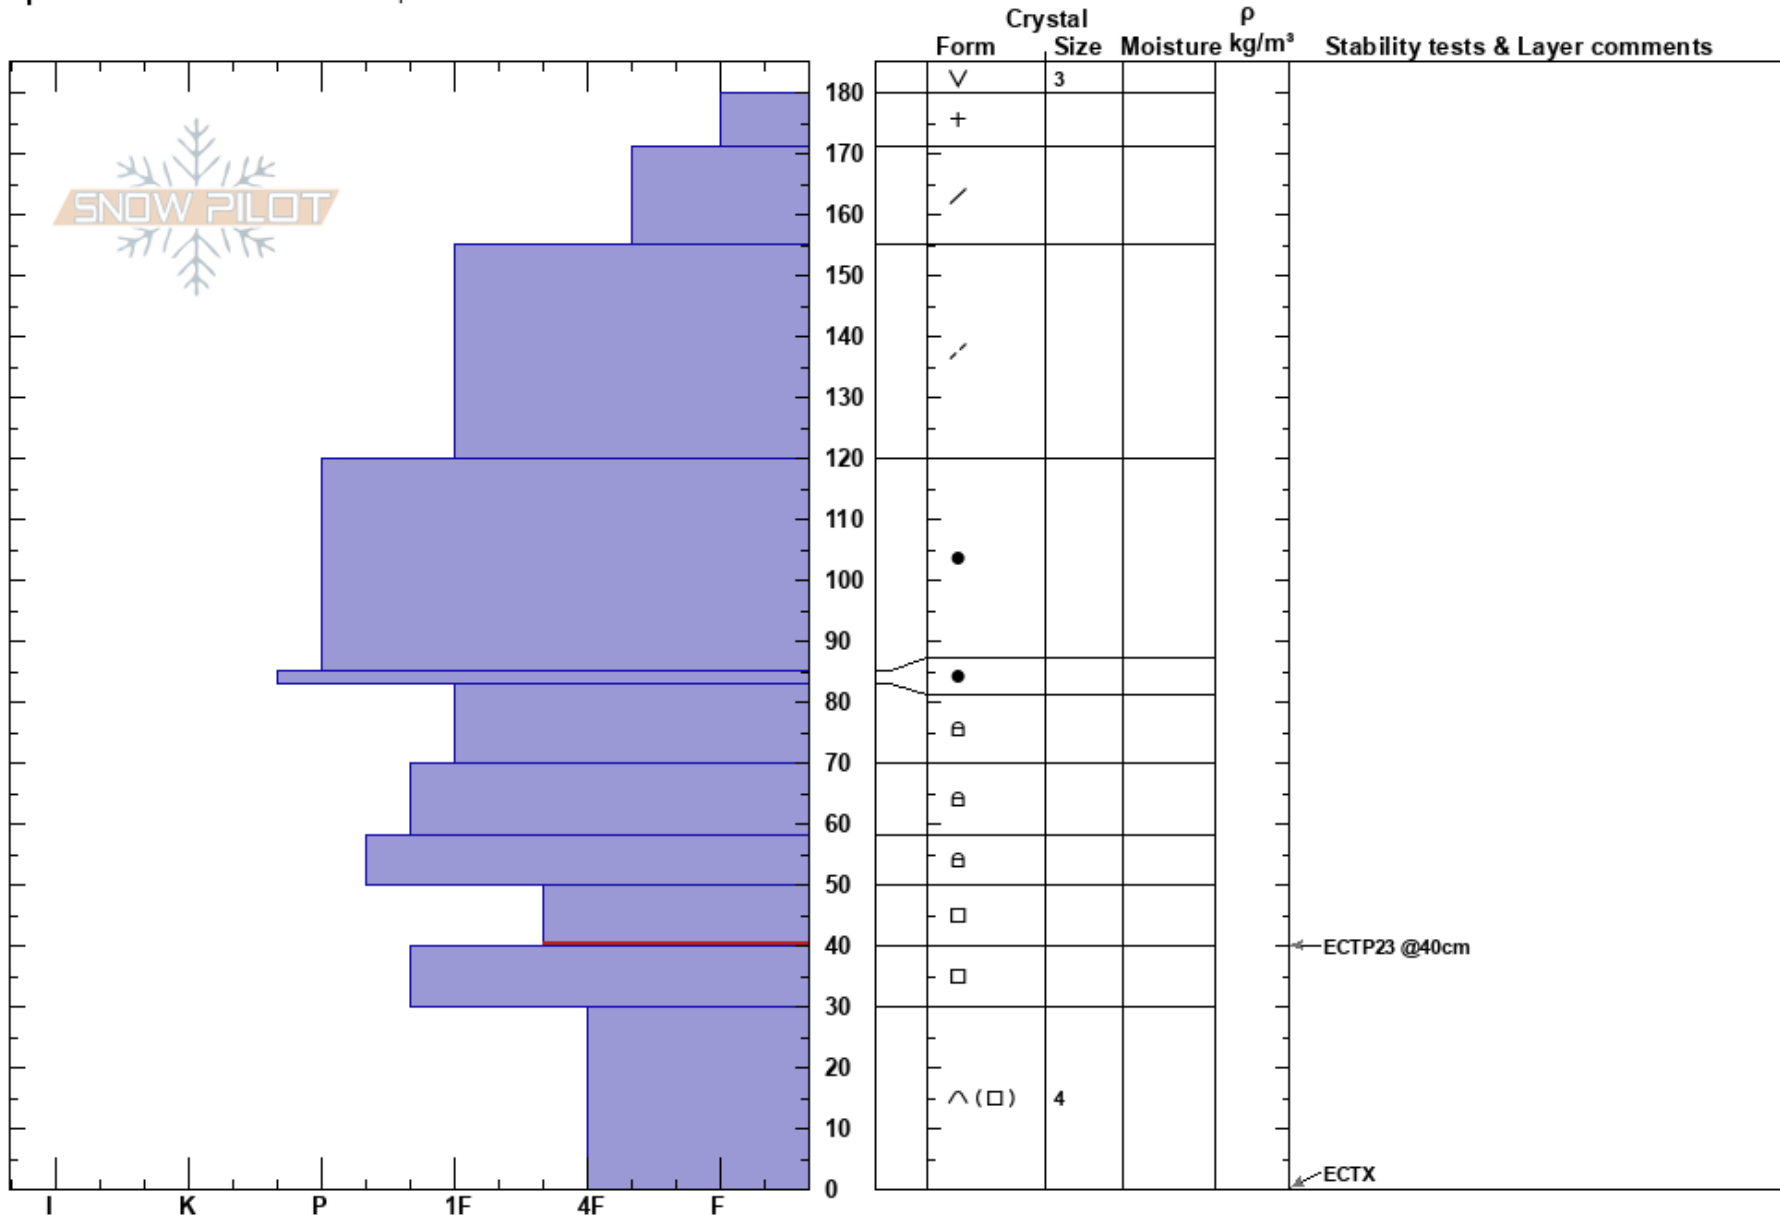

Abundance Ridge_low
 Cooke City
 MT
 Elevation: 9150 ft
 Aspect: 130°
 Specifics: Snowmobile tracks on slope

Doug Chabot-Admin
 01/20/2020 - 11:00am
 Co-ord: 45.06415N, -110.01765W
 Slope Angle: 22°
 Wind Loading: previous

Stability: Good
 Air Temperature: -2°C
 Sky Cover: CLR
 Precipitation: NO
 Wind:

HS:180
 Layer Notes:
 50-40cm: Problematic layer

Notes: ECTP23 at 40cm after I removed the top 80cm to simulate a thinner snowpack.