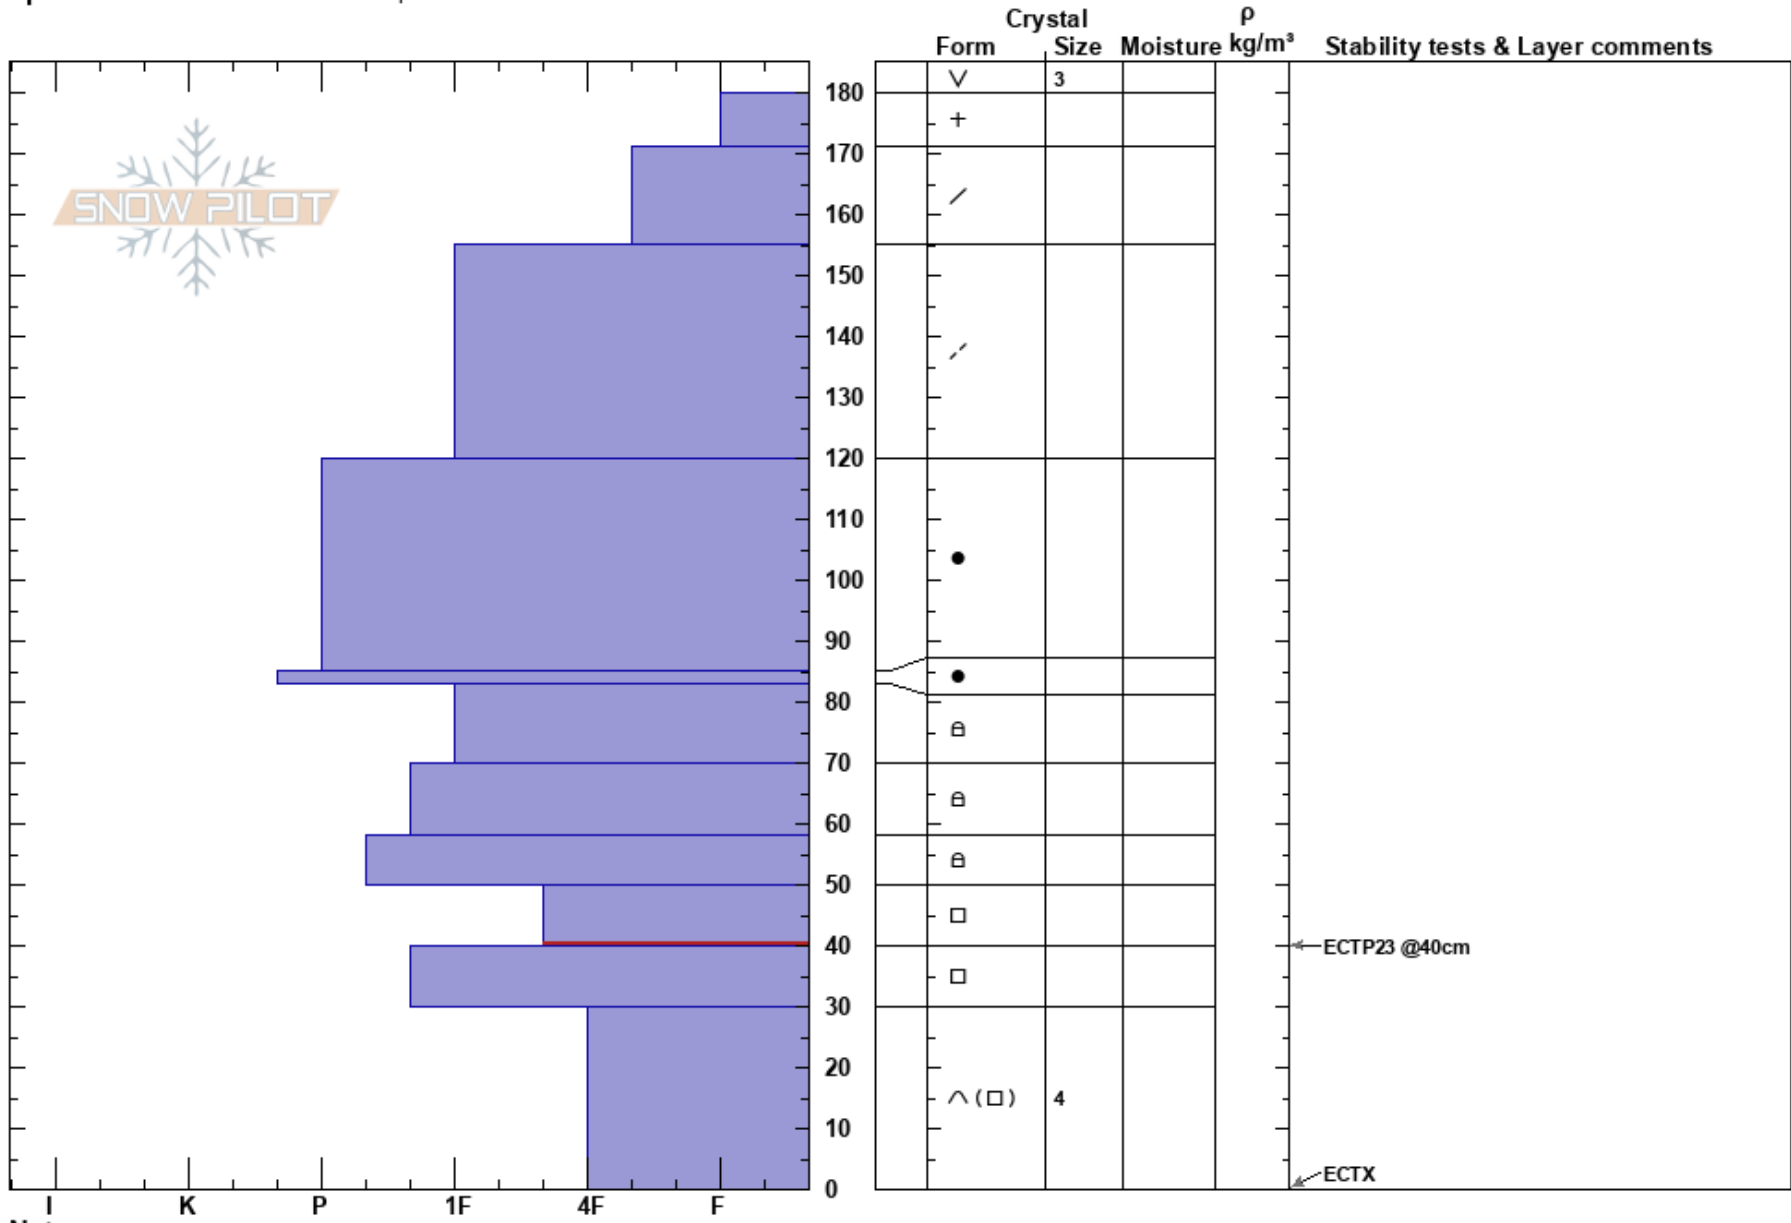

Abundance Ridge_low
 Cooke City
 MT
 Elevation: 9150 ft
 Aspect: 130°
 Specifics: Snowmobile tracks on slope

Doug Chabot-Admin
 01/20/2020 - 11:00am
 Co-ord: 45.06415N, -110.01765W
 Slope Angle: 22°
 Wind Loading: previous

Stability: Good
 Air Temperature: -2°C
 Sky Cover: CLR
 Precipitation: NO
 Wind:

HS:180
 Layer Notes:
 50-40cm: Problematic layer

Notes: ECTP23 at 40cm after I removed the top 80cm to simulate a thinner snowpack.