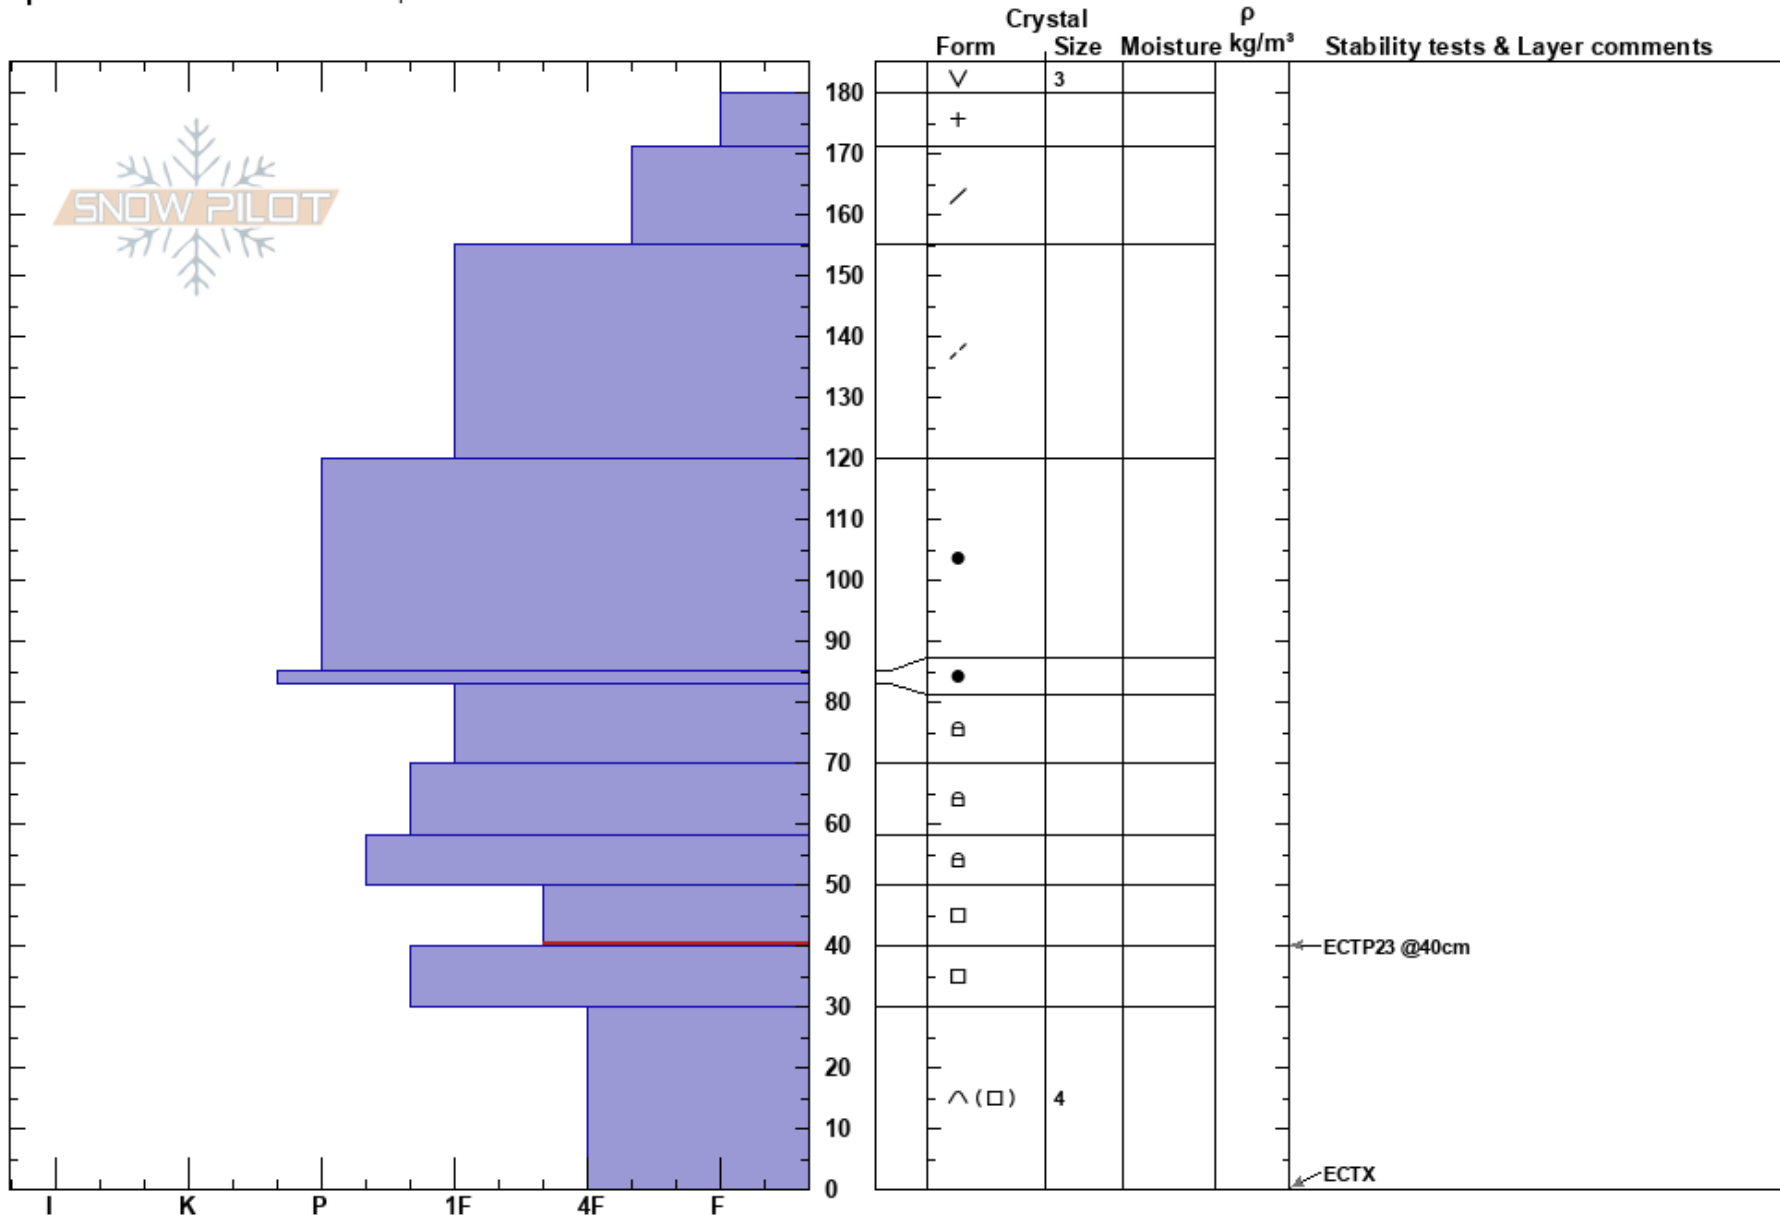

Abundance Ridge\_low  
 Cooke City  
 MT  
 Elevation: 9150 ft  
 Aspect: 130°  
 Specifics: Snowmobile tracks on slope

Doug Chabot-Admin  
 01/20/2020 - 11:00am  
 Co-ord: 45.06415N, -110.01765W  
 Slope Angle: 22°  
 Wind Loading: previous

Stability: Good  
 Air Temperature: -2°C  
 Sky Cover: CLR  
 Precipitation: NO  
 Wind:

HS:180  
 Layer Notes:  
 50-40cm: Problematic layer

Notes: ECTP23 at 40cm after I removed the top 80cm to simulate a thinner snowpack.