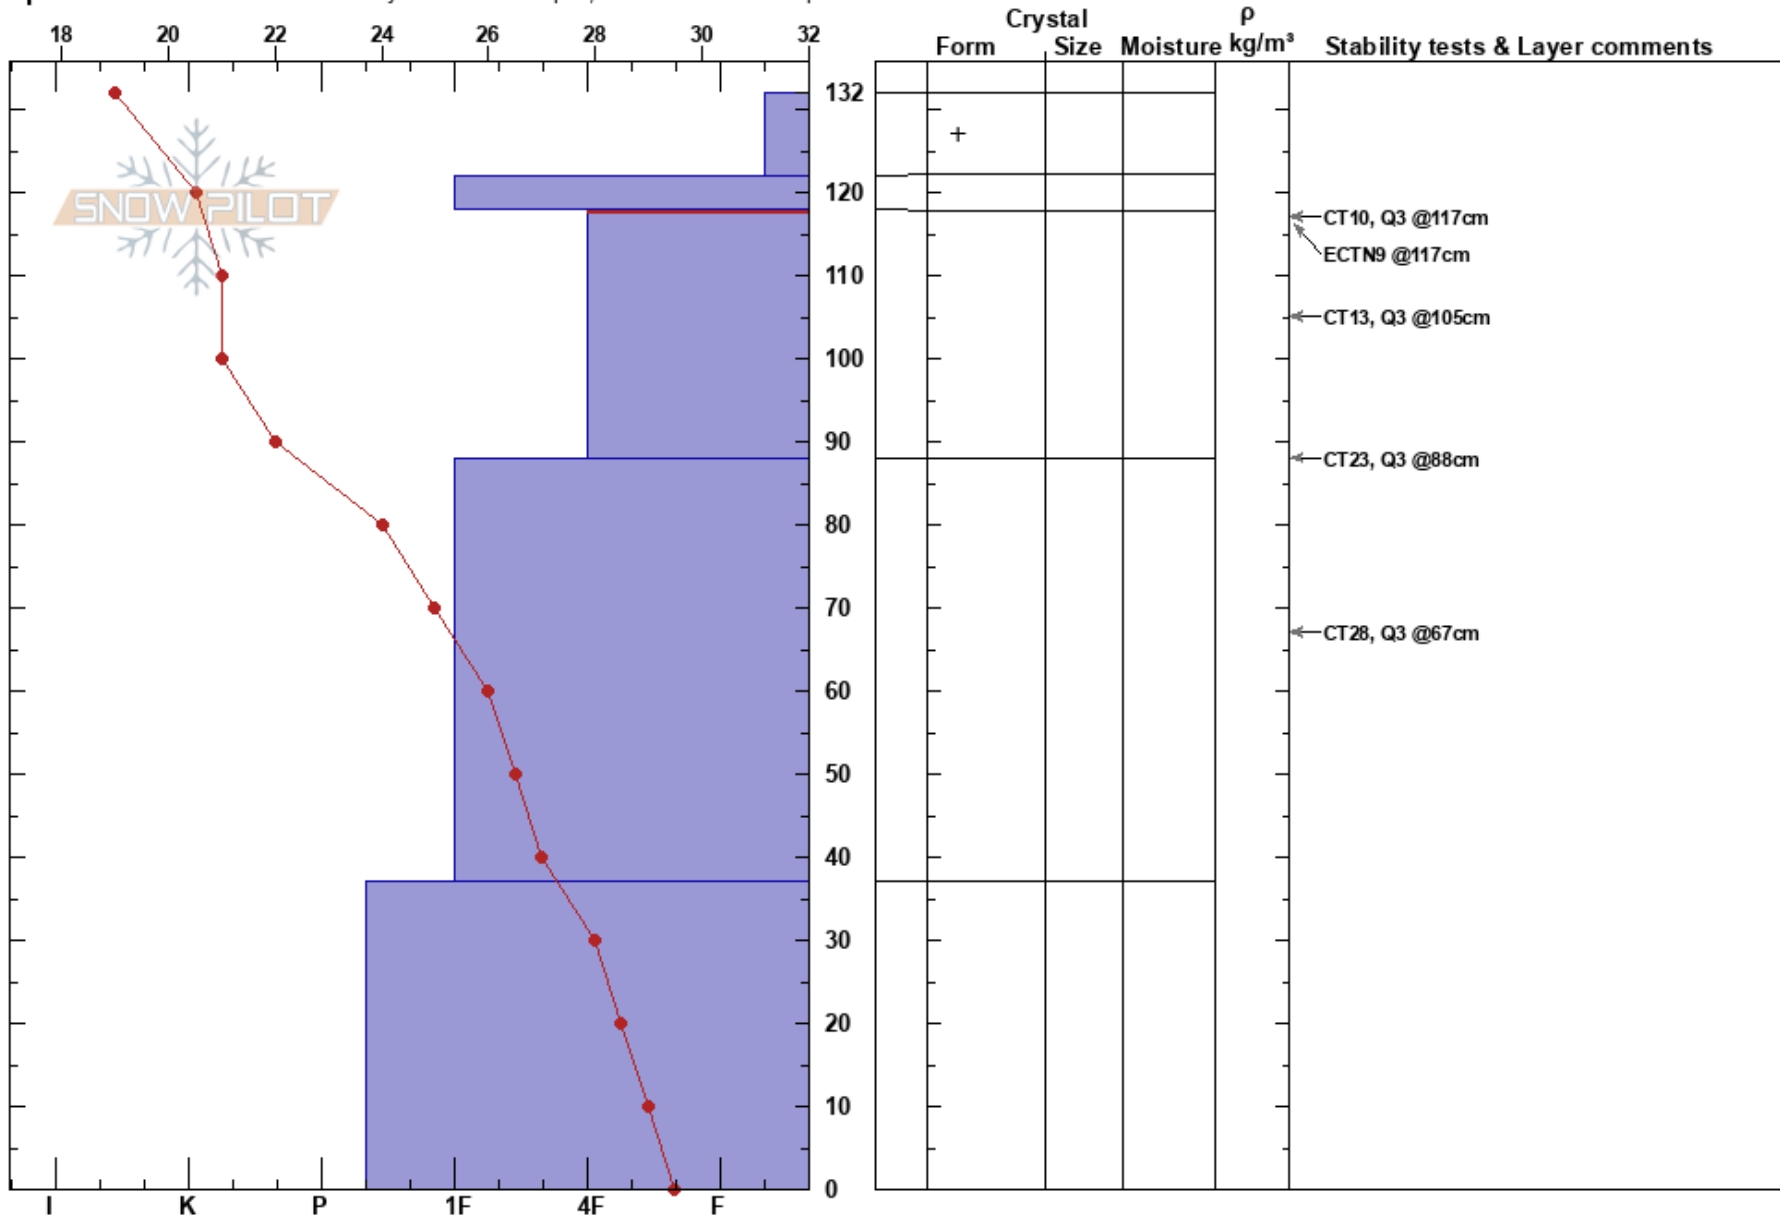

Gray Butte
 Mt. Shasta
 CA
 Elevation: 7700 ft
 Aspect: 40°

Nick Meyers
 02/23/2017 - 1:00pm
 Co-ord: 41.34619N, -122.19483W
 Slope Angle: 25°
 Wind Loading: previous

Stability: Good HS:132 Layer Notes:
 Air Temperature: 19°F PF:30 118-88cm:Problematic layer
 Sky Cover: FEW
 Precipitation: NO
 Wind: W Calm

Specifics: Recent avalanche activity on different slopes; We snowmobiled slope

Notes: Total height of snow - 410cm (13.5 feet)