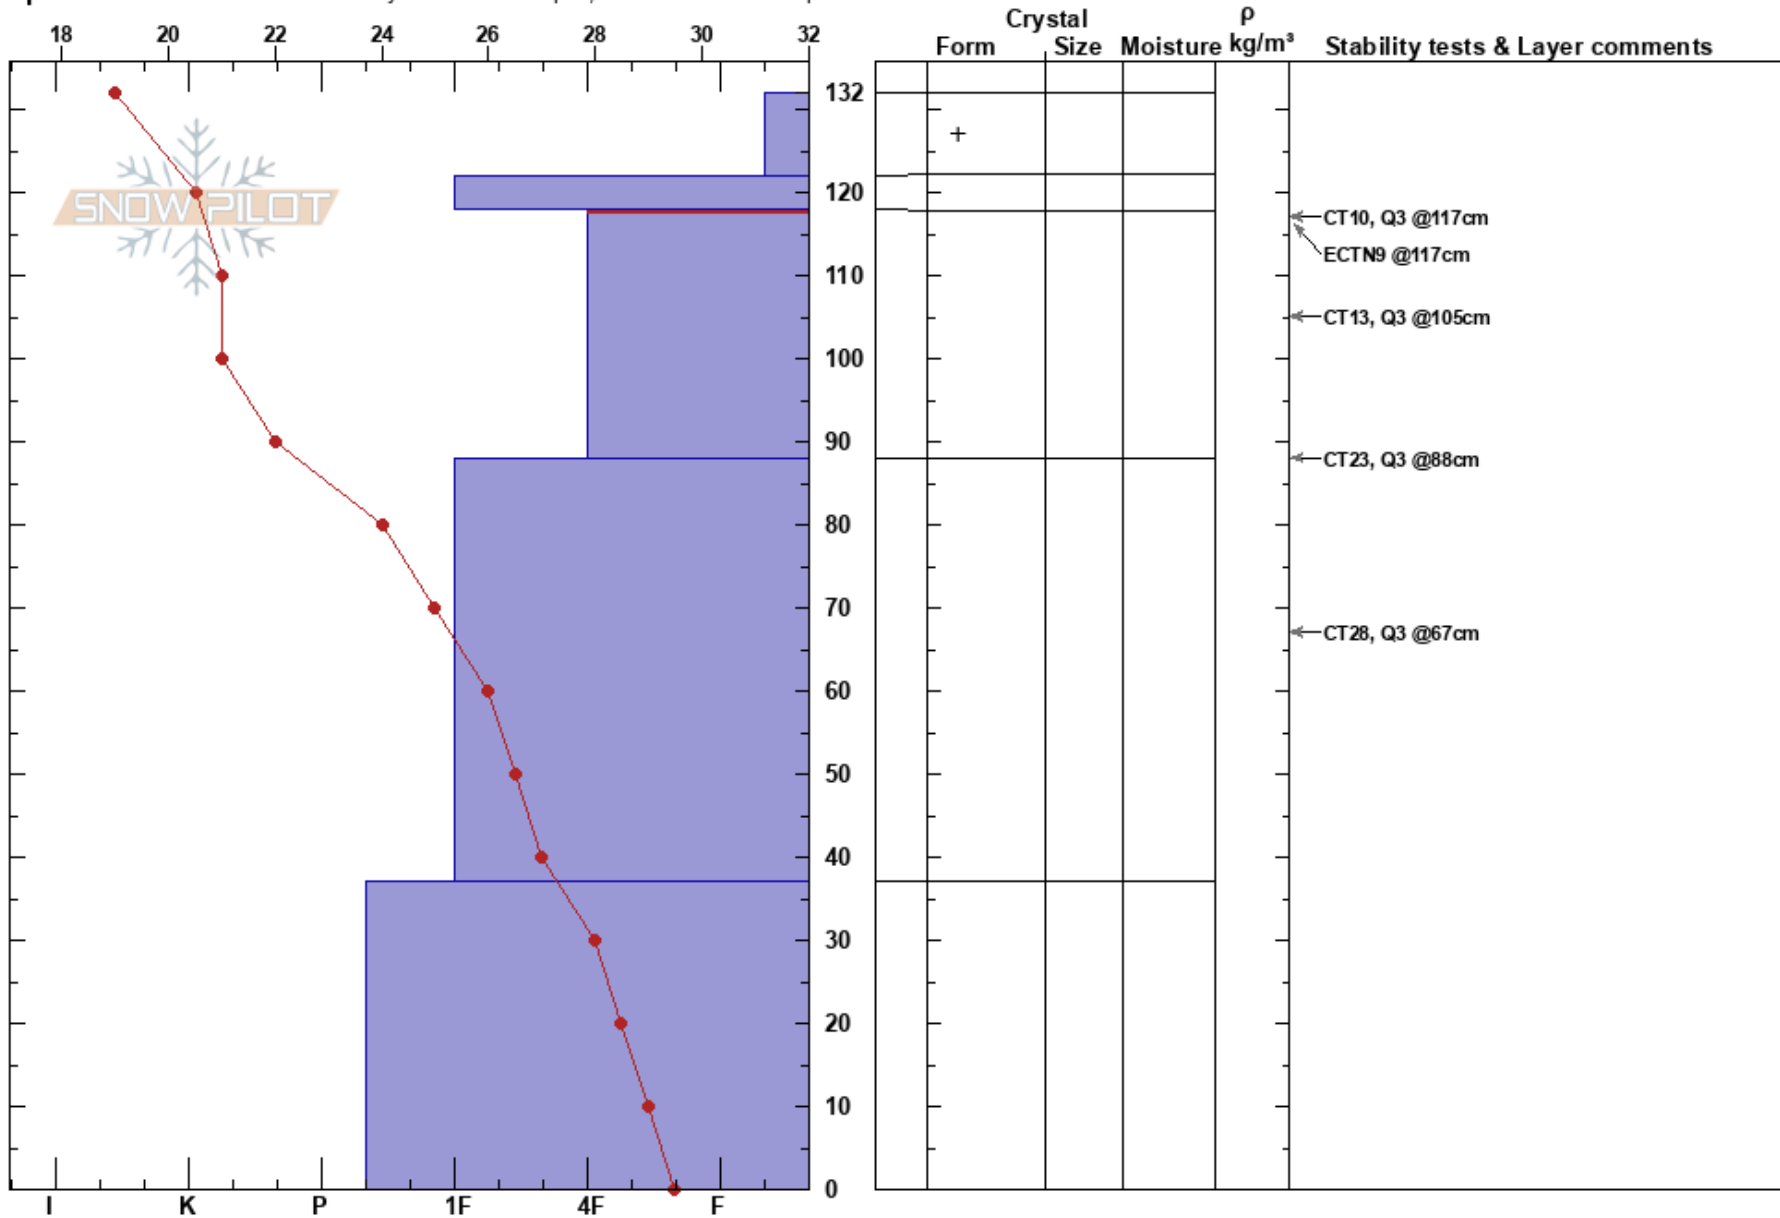

Gray Butte
 Mt. Shasta
 CA
 Elevation: 7700 ft
 Aspect: 40°

Nick Meyers
 02/23/2017 - 1:00pm
 Co-ord: 41.34619N, -122.19483W
 Slope Angle: 25°
 Wind Loading: previous

Stability: Good HS:132 Layer Notes:
 Air Temperature: 19°F PF:30 118-88cm:Problematic layer
 Sky Cover: FEW
 Precipitation: NO
 Wind: W Calm

Specifics: Recent avalanche activity on different slopes; We snowmobiled slope

Notes: Total height of snow - 410cm (13.5 feet)