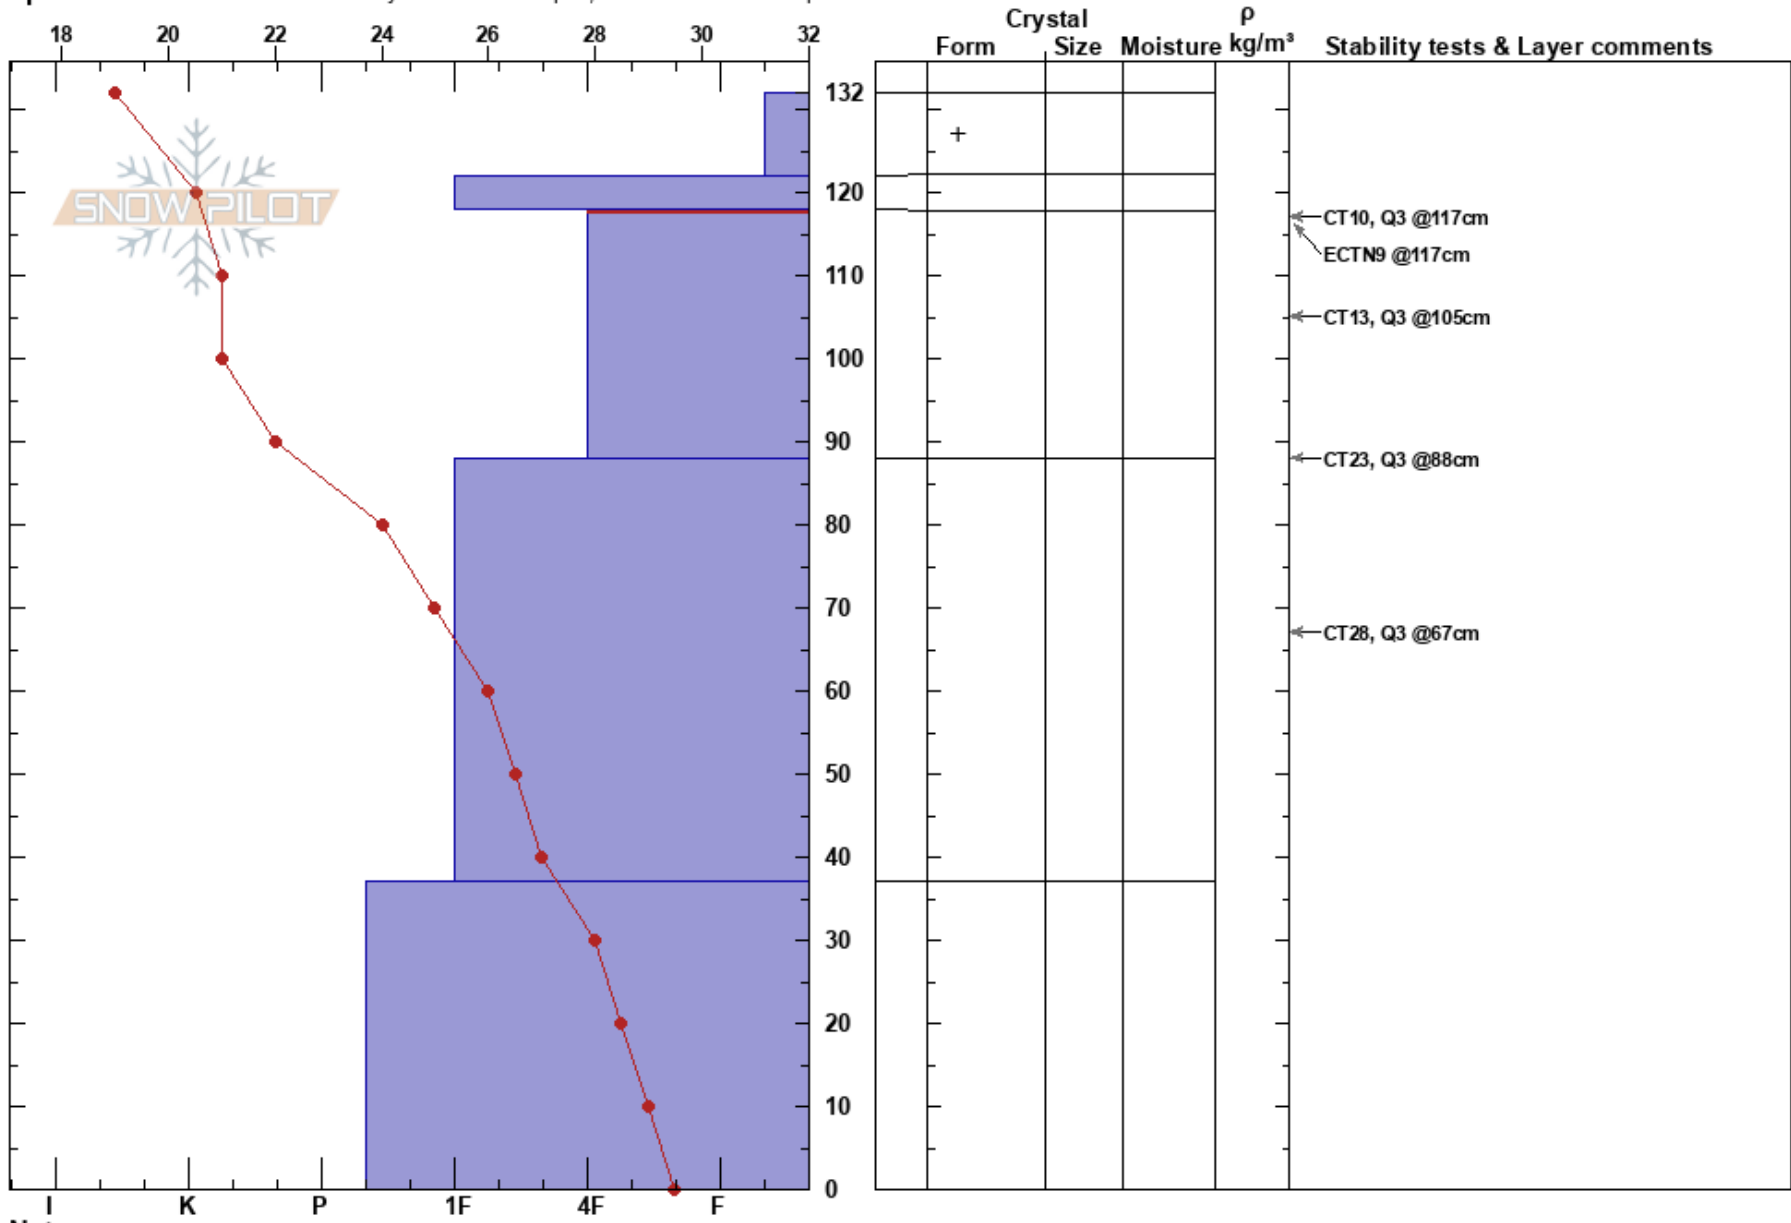

Gray Butte  
 Mt. Shasta  
 CA  
 Elevation: 7700 ft  
 Aspect: 40°

Nick Meyers  
 02/23/2017 - 1:00pm  
 Co-ord: 41.34619N, -122.19483W  
 Slope Angle: 25°  
 Wind Loading: previous

Stability: Good HS:132 Layer Notes:  
 Air Temperature: 19°F PF:30 118-88cm:Problematic layer  
 Sky Cover: FEW  
 Precipitation: NO  
 Wind: W Calm

Specifics: Recent avalanche activity on different slopes; We snowmobiled slope

Notes: Total height of snow - 410cm (13.5 feet)