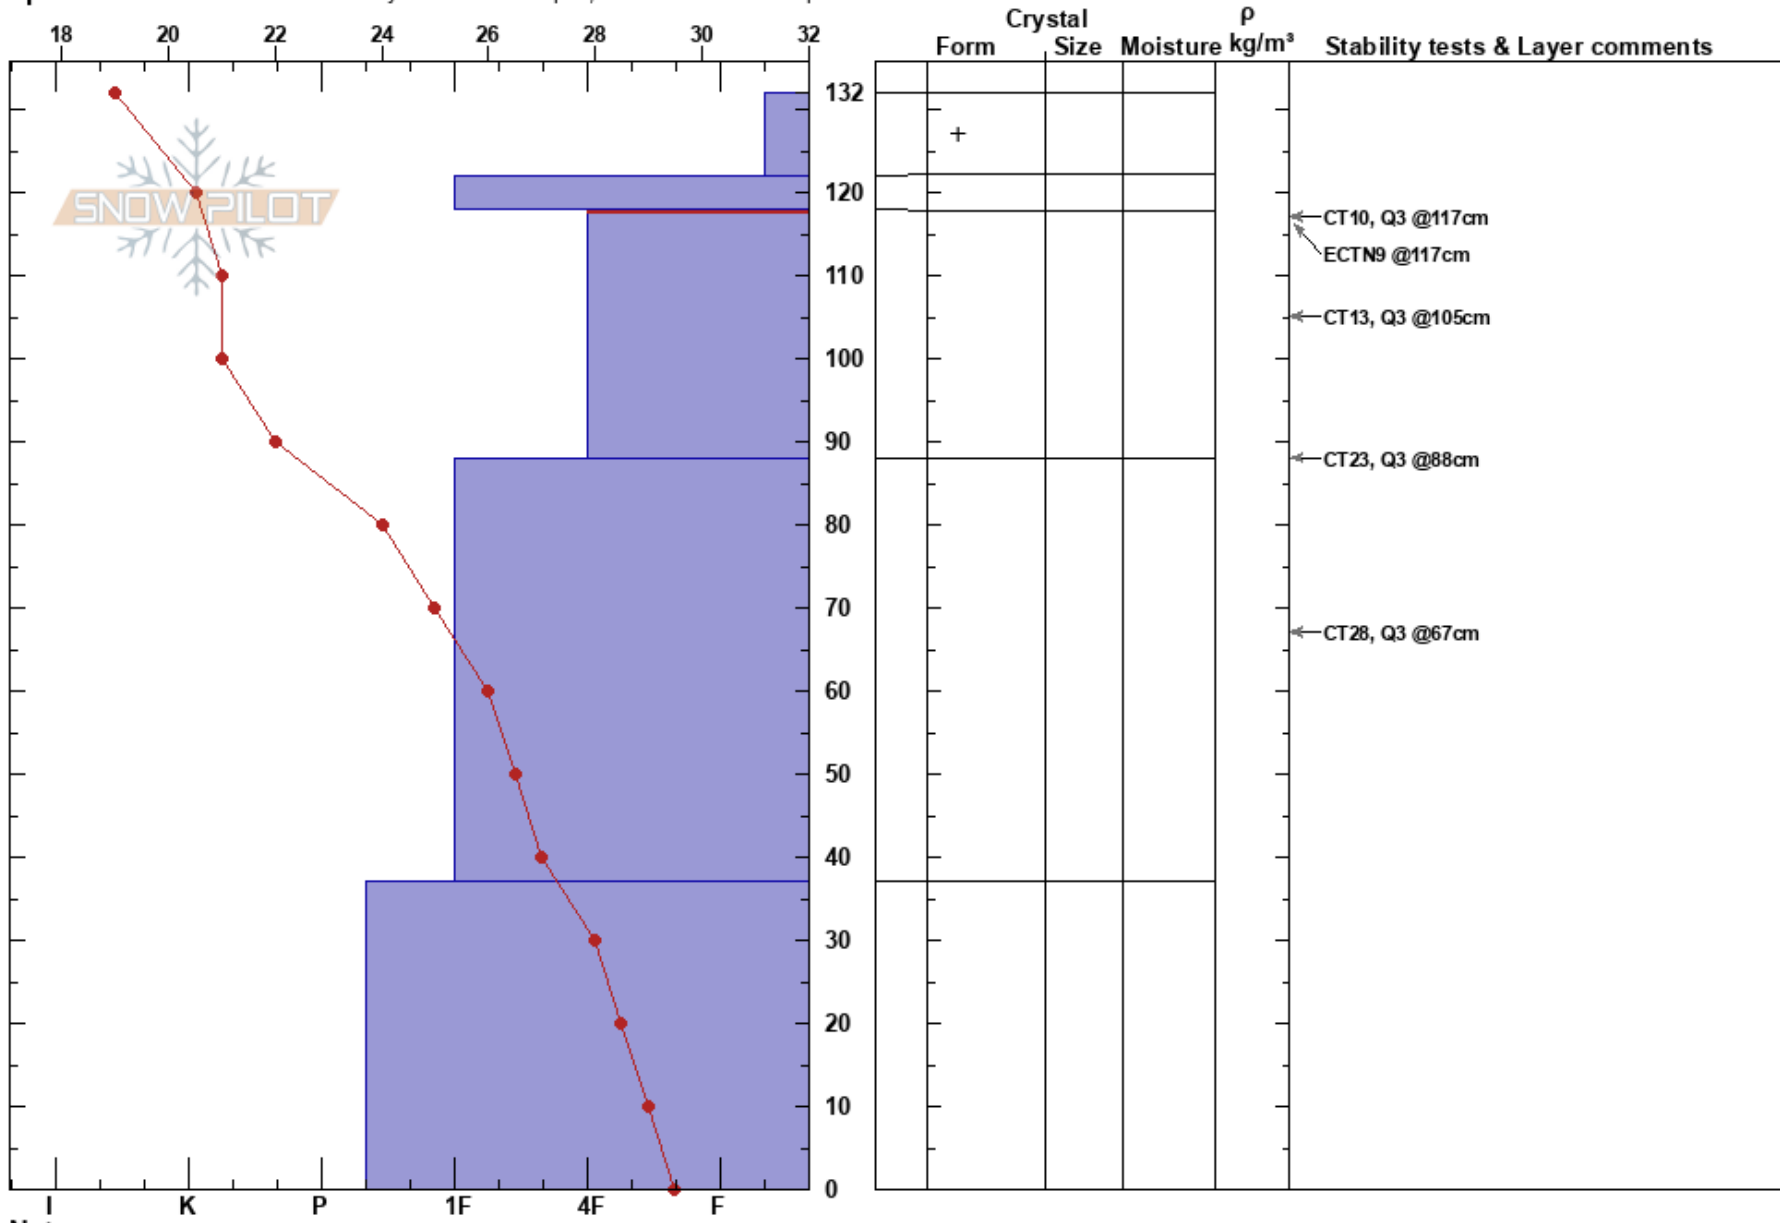

Gray Butte
 Mt. Shasta
 CA
 Elevation: 7700 ft
 Aspect: 40°

Nick Meyers
 02/23/2017 - 1:00pm
 Co-ord: 41.34619N, -122.19483W
 Slope Angle: 25°
 Wind Loading: previous

Stability: Good HS:132 Layer Notes:
 Air Temperature: 19°F PF:30 118-88cm:Problematic layer
 Sky Cover: FEW
 Precipitation: NO
 Wind: W Calm

Specifics: Recent avalanche activity on different slopes; We snowmobiled slope

Notes: Total height of snow - 410cm (13.5 feet)