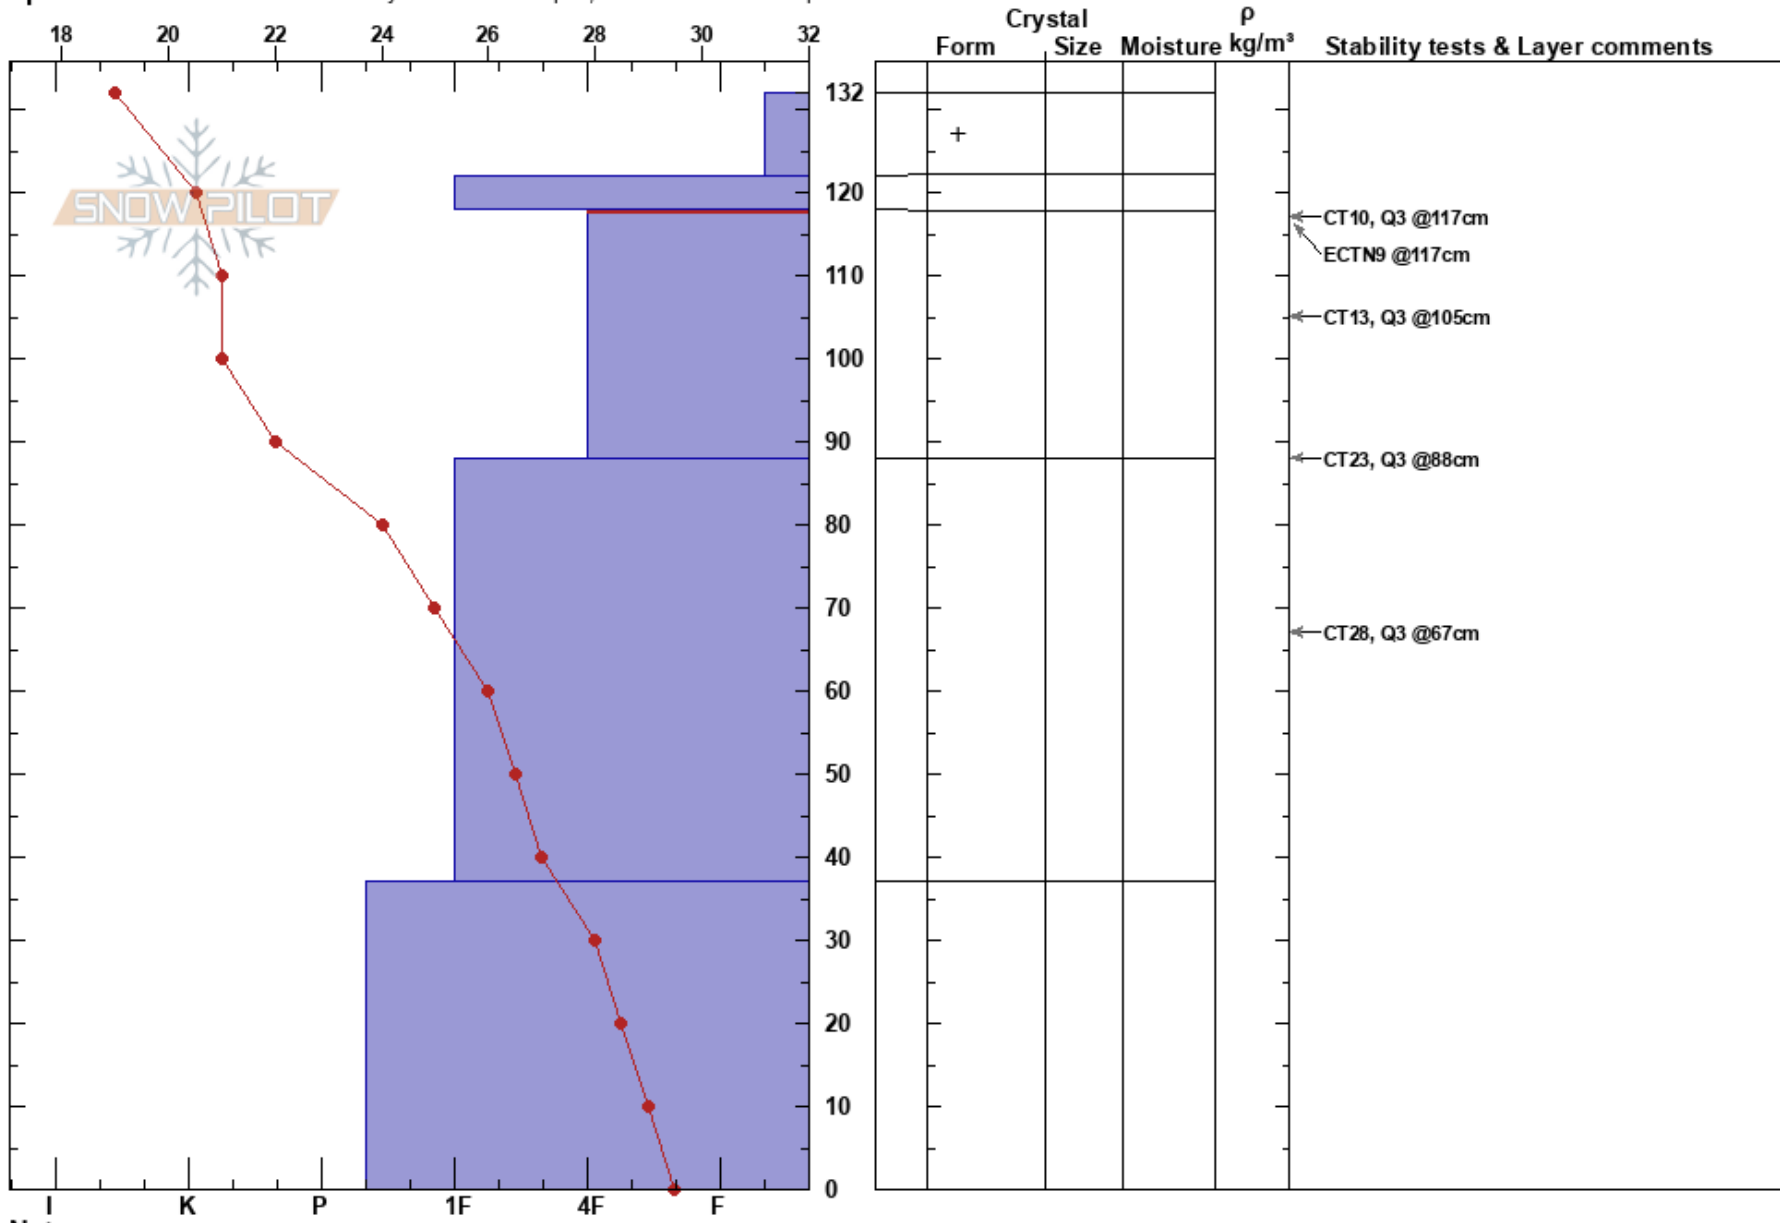

Gray Butte  
 Mt. Shasta  
 CA  
 Elevation: 7700 ft  
 Aspect: 40°

Nick Meyers  
 02/23/2017 - 1:00pm  
 Co-ord: 41.34619N, -122.19483W  
 Slope Angle: 25°  
 Wind Loading: previous

Stability: Good HS:132 Layer Notes:  
 Air Temperature: 19°F PF:30 118-88cm:Problematic layer  
 Sky Cover: FEW  
 Precipitation: NO  
 Wind: W Calm

Specifics: Recent avalanche activity on different slopes; We snowmobiled slope

Notes: Total height of snow - 410cm (13.5 feet)