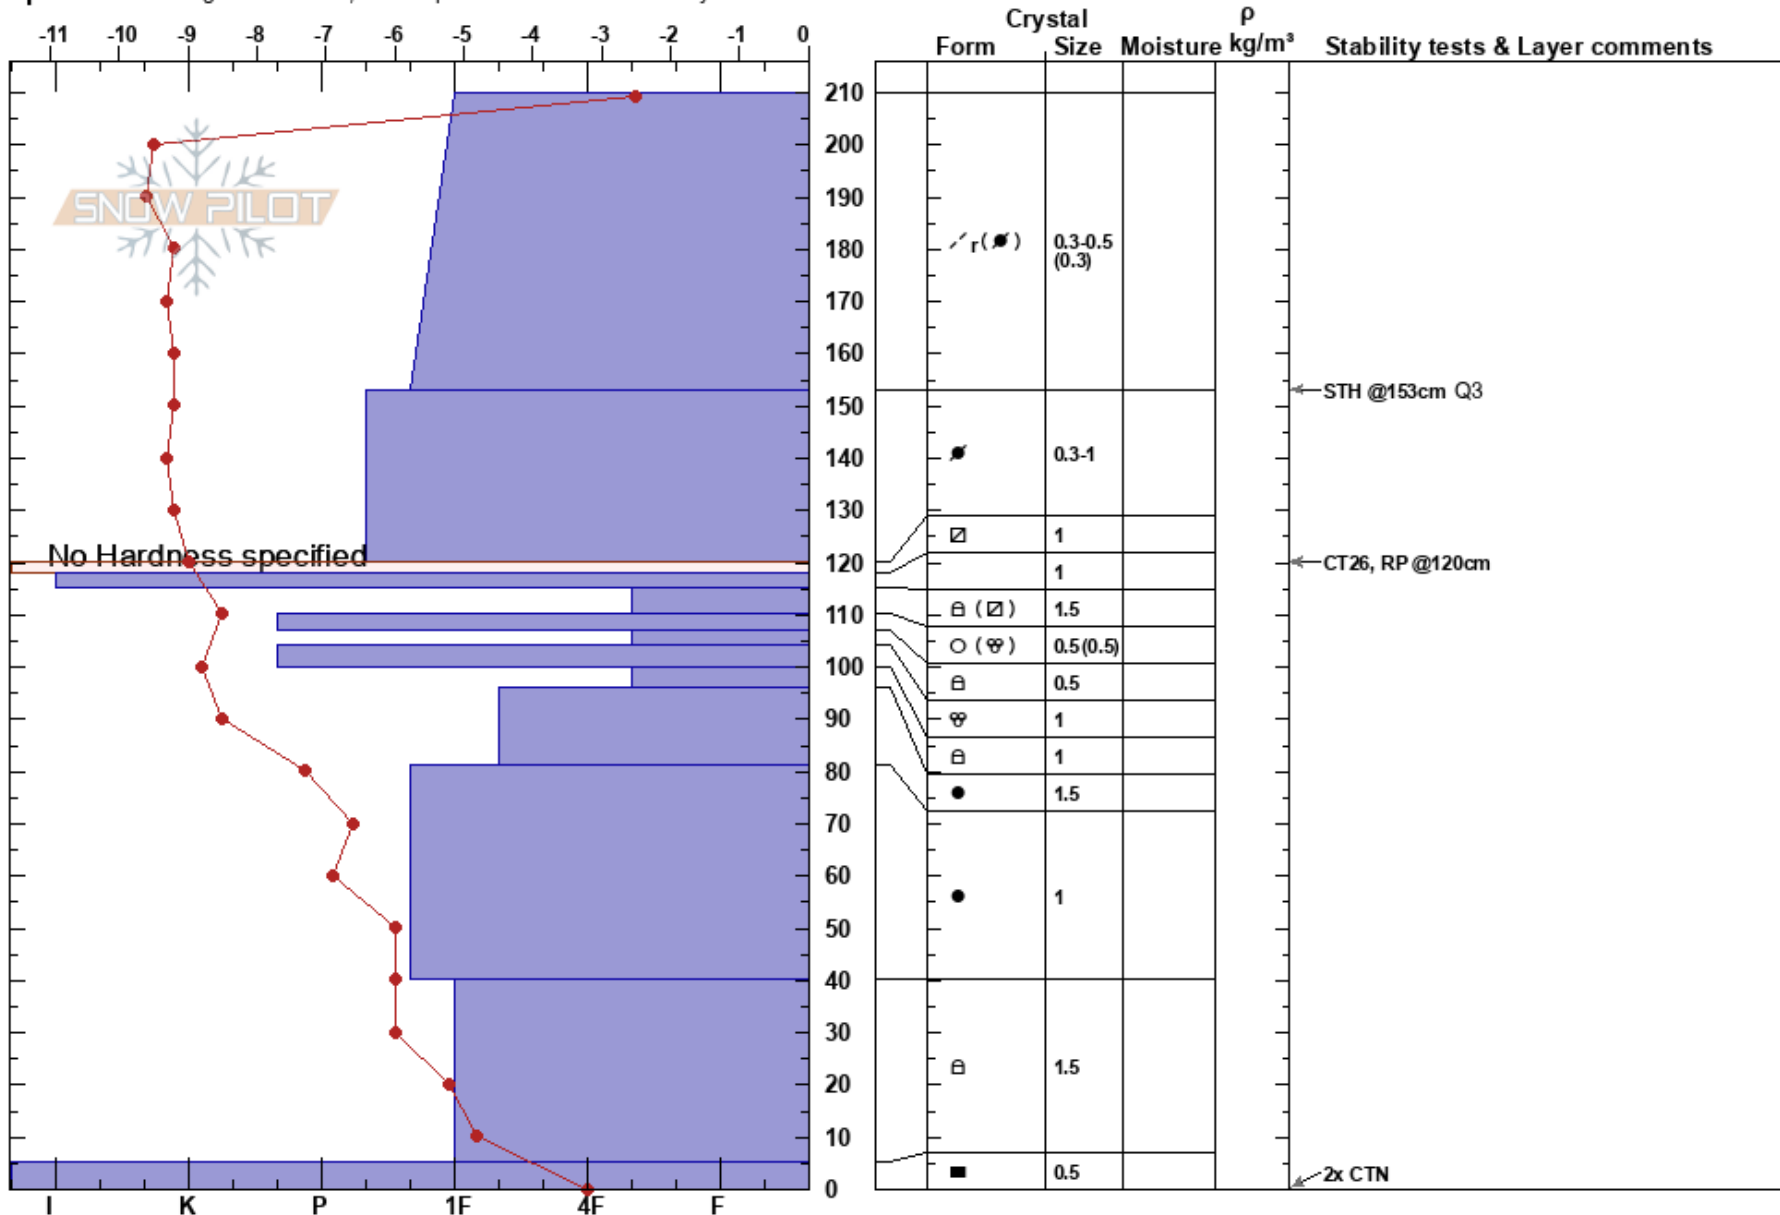

Above Top Shack
 Kachina Peaks
 AZ
 Elevation: 11915 ft
 Aspect:

David Lovejoy
 01/18/2020 - 12:30pm
 Co-ord: 35.32588N, -111.68203W
 Slope Angle:
 Wind Loading: previous

Stability: Very Good HS:210
 Air Temperature: 4°C PF:5 120-118cm:Problematic layer
 Sky Cover: CLR PS: 1
 Precipitation: NO
 Wind: SW Light Breeze

Specifics: Pit dug in a Ski Area; Pit is representative of backcountry

Notes: Looking for hard slab stability from previous loading on 1-17-2020