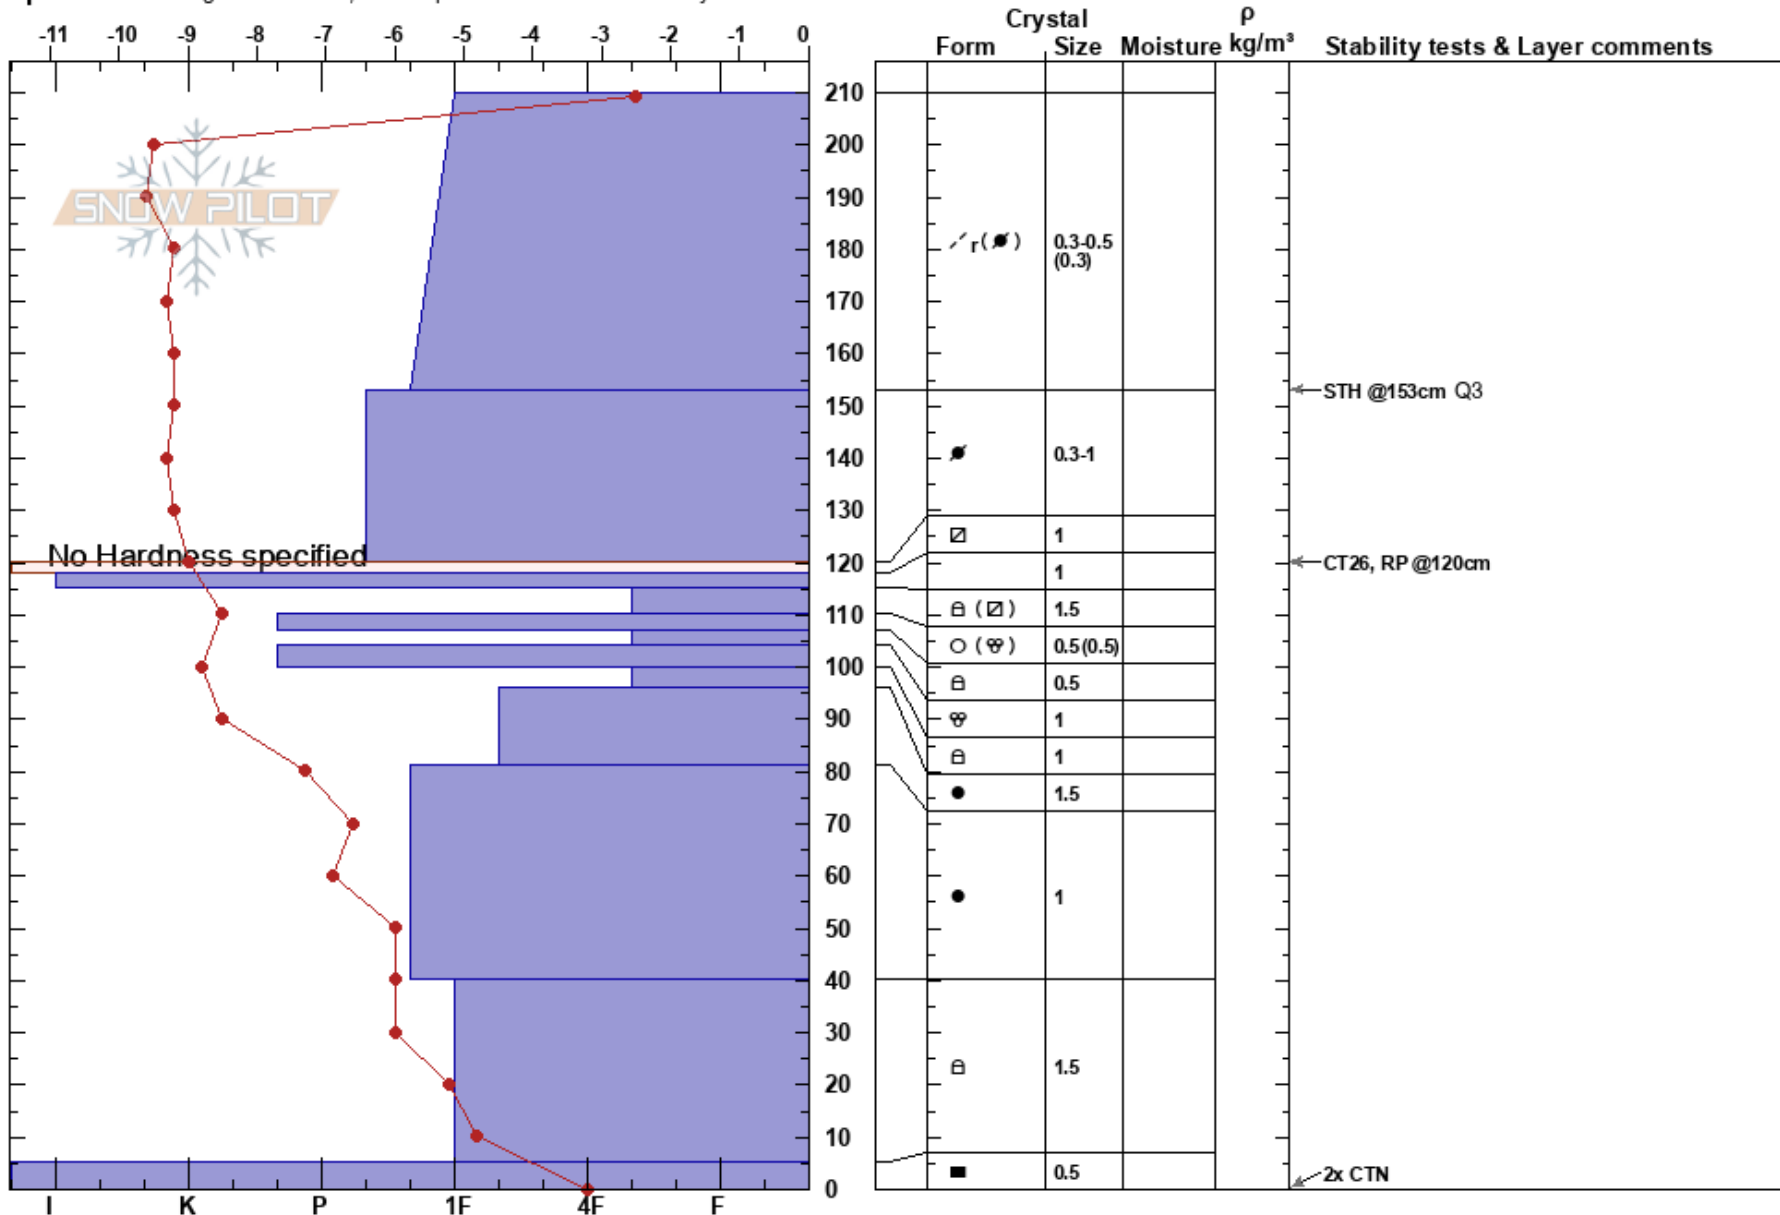

Above Top Shack
 Kachina Peaks
 AZ
 Elevation: 11915 ft
 Aspect:

David Lovejoy
 01/18/2020 - 12:30pm
 Co-ord: 35.32588N, -111.68203W
 Slope Angle:
 Wind Loading: previous

Stability: Very Good
 Air Temperature: 4°C
 Sky Cover: CLR
 Precipitation: NO
 Wind: SW Light Breeze

HS:210
 PF:5
 PS: 1
 Layer Notes:
 120-118cm: Problematic layer

Specifics: Pit dug in a Ski Area; Pit is representative of backcountry

Notes: Looking for hard slab stability from previous loading on 1-17-2020