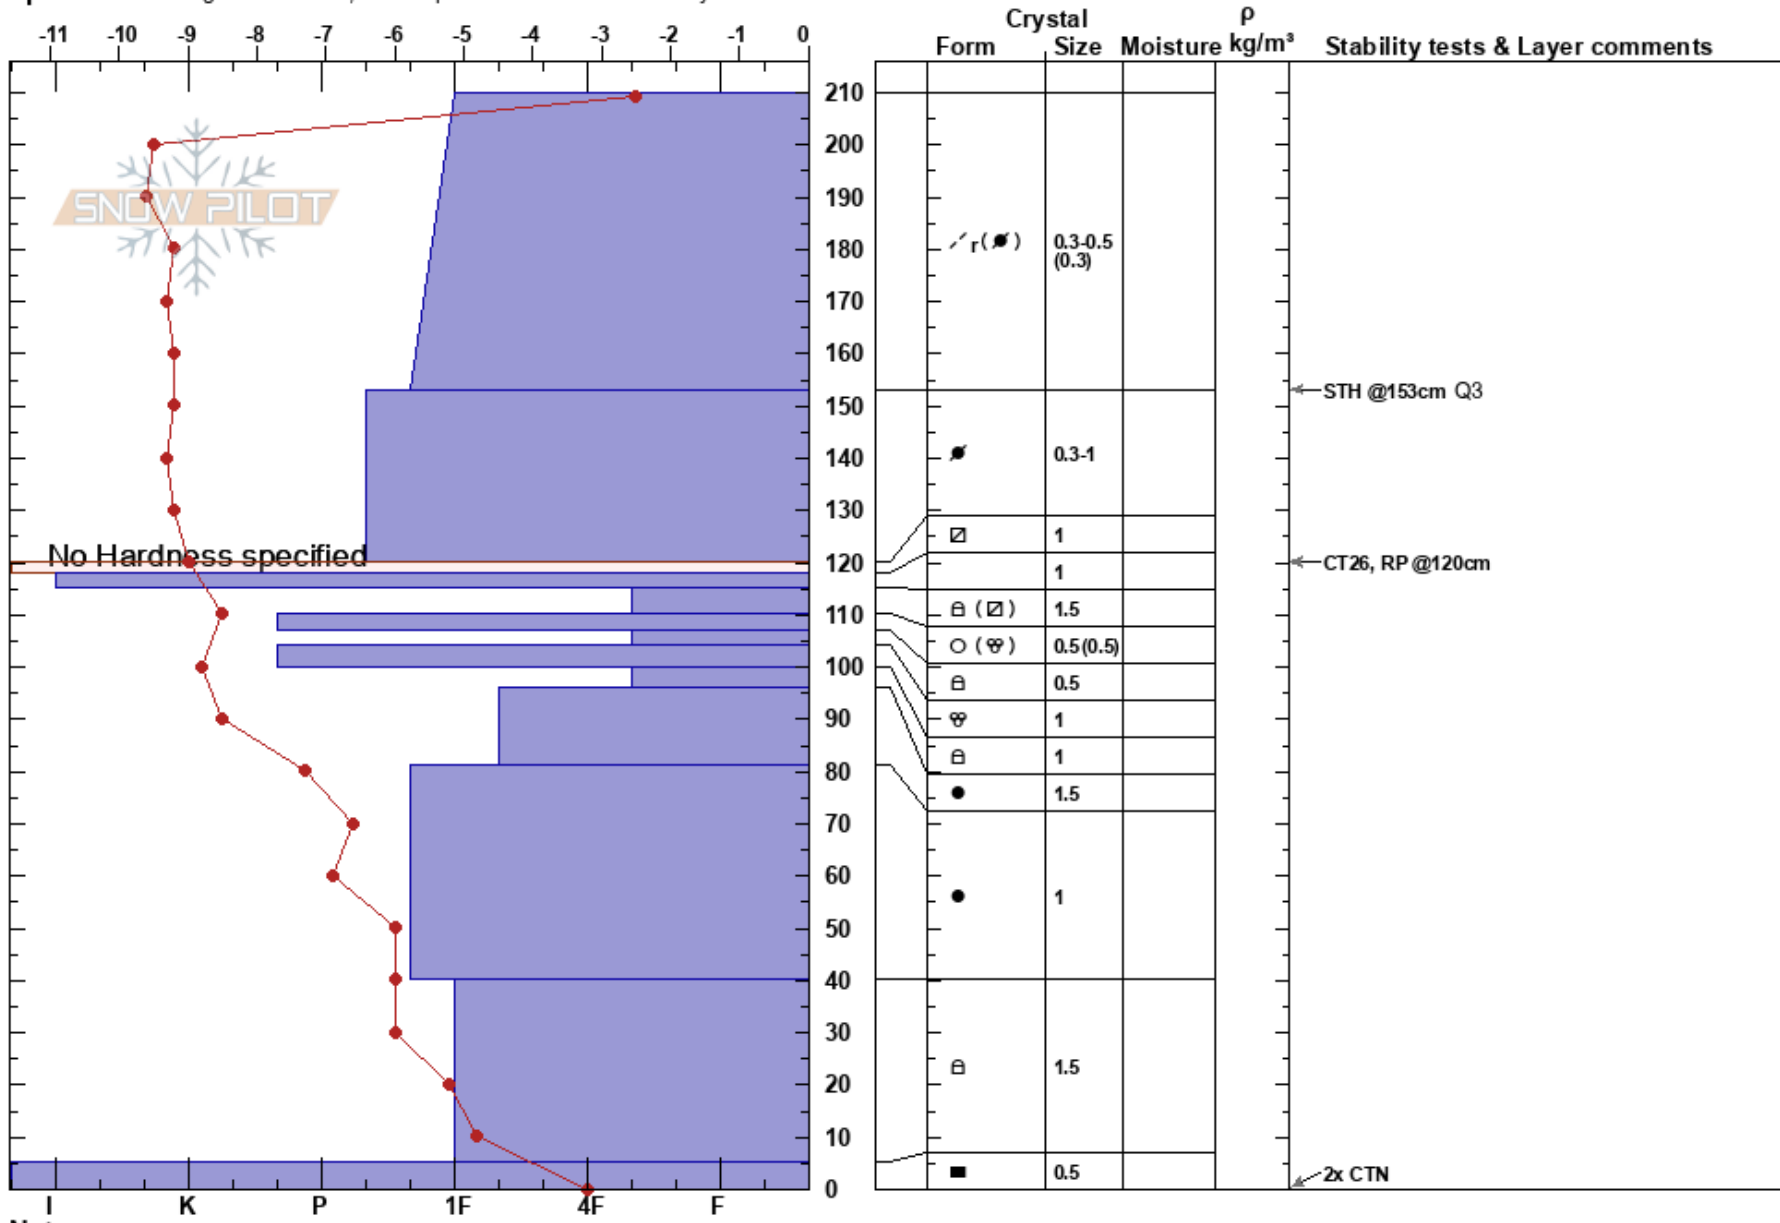

Above Top Shack  
 Kachina Peaks  
 AZ  
 Elevation: 11915 ft  
 Aspect:

David Lovejoy  
 01/18/2020 - 12:30pm  
 Co-ord: 35.32588N, -111.68203W  
 Slope Angle:  
 Wind Loading: previous

Stability: Very Good HS:210  
 Air Temperature: 4°C PF:5 120-118cm:Problematic layer  
 Sky Cover: CLR PS: 1  
 Precipitation: NO  
 Wind: SW Light Breeze

Specifics: Pit dug in a Ski Area; Pit is representative of backcountry

Notes: Looking for hard slab stability from previous loading on 1-17-2020