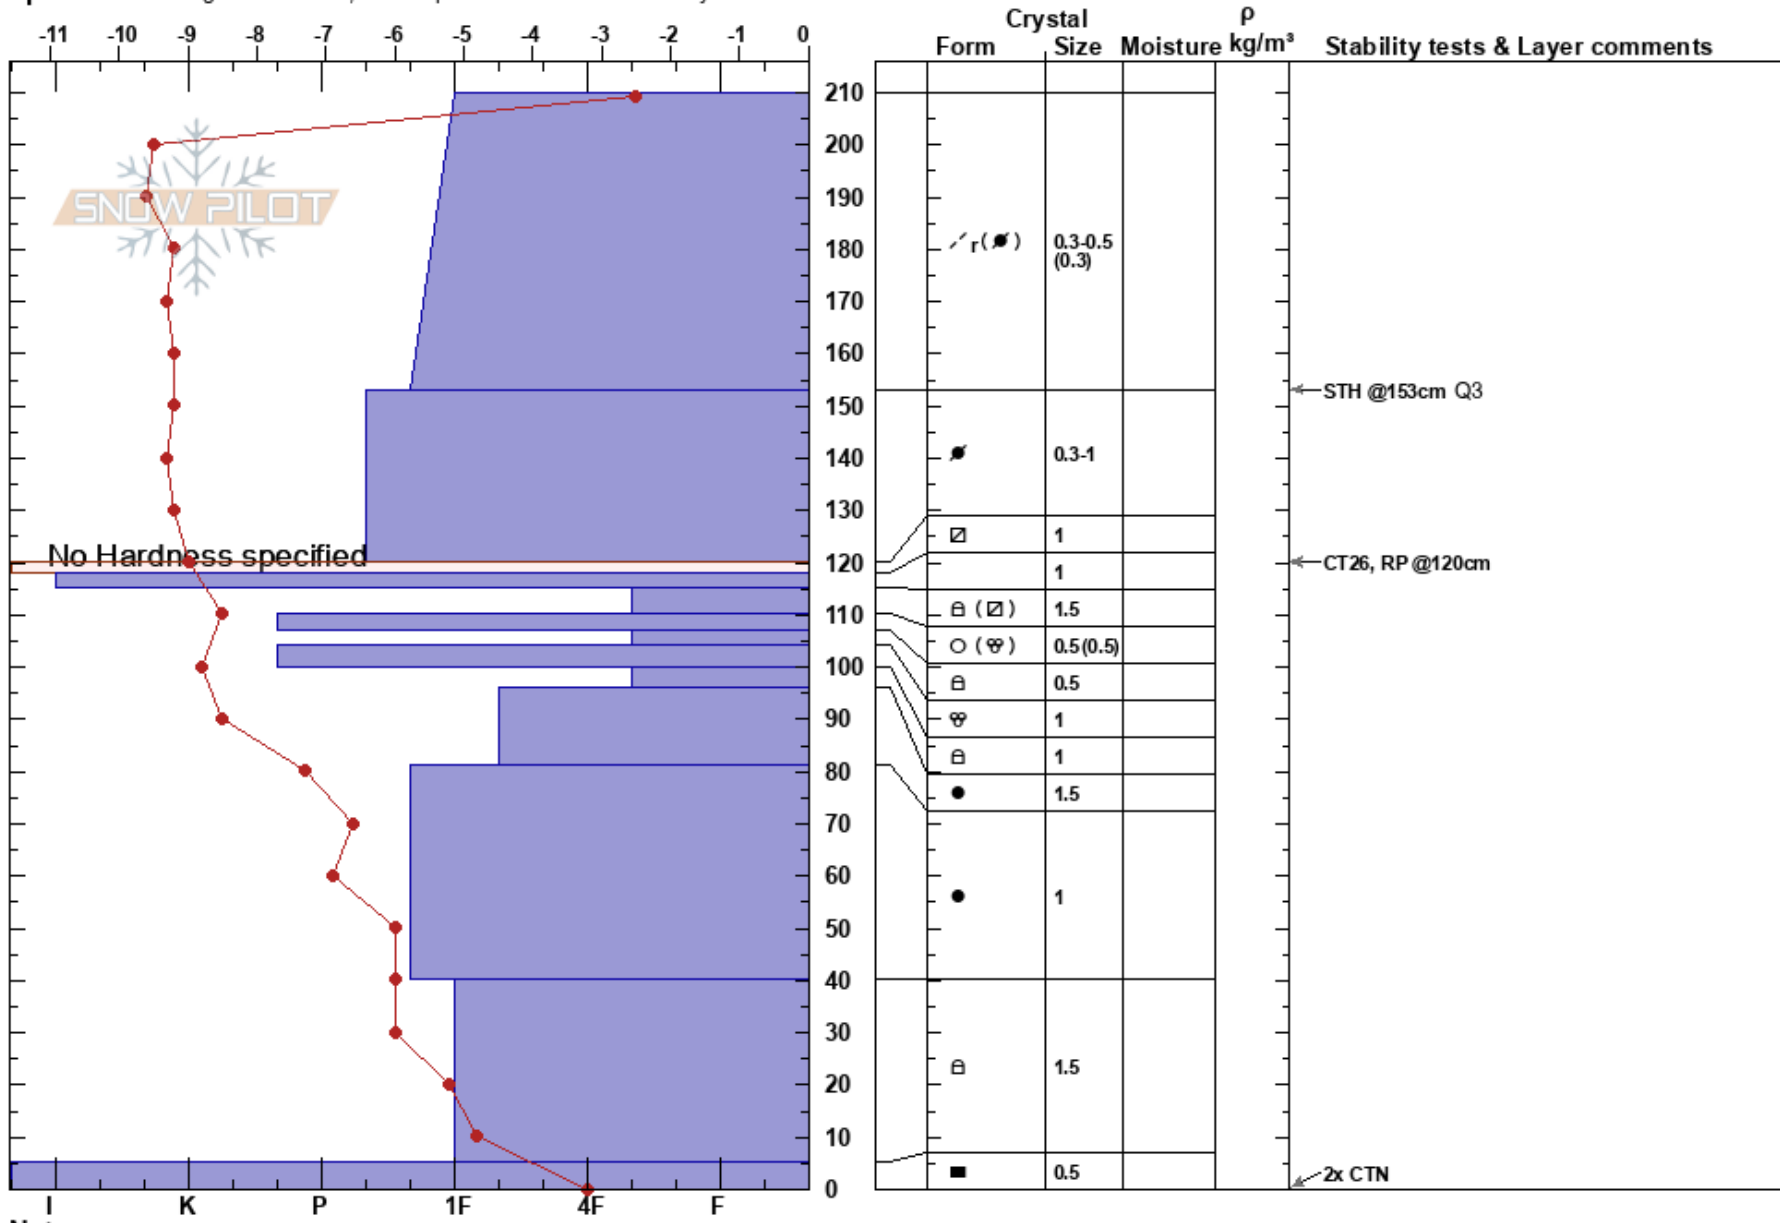

Above Top Shack
 Kachina Peaks
 AZ
 Elevation: 11915 ft
 Aspect:

David Lovejoy
 01/18/2020 - 12:30pm
 Co-ord: 35.32588N, -111.68203W
 Slope Angle:
 Wind Loading: previous

Stability: Very Good HS:210
 Air Temperature: 4°C PF:5 120-118cm:Problematic layer
 Sky Cover: CLR PS: 1
 Precipitation: NO
 Wind: SW Light Breeze

Specifics: Pit dug in a Ski Area; Pit is representative of backcountry

Notes: Looking for hard slab stability from previous loading on 1-17-2020