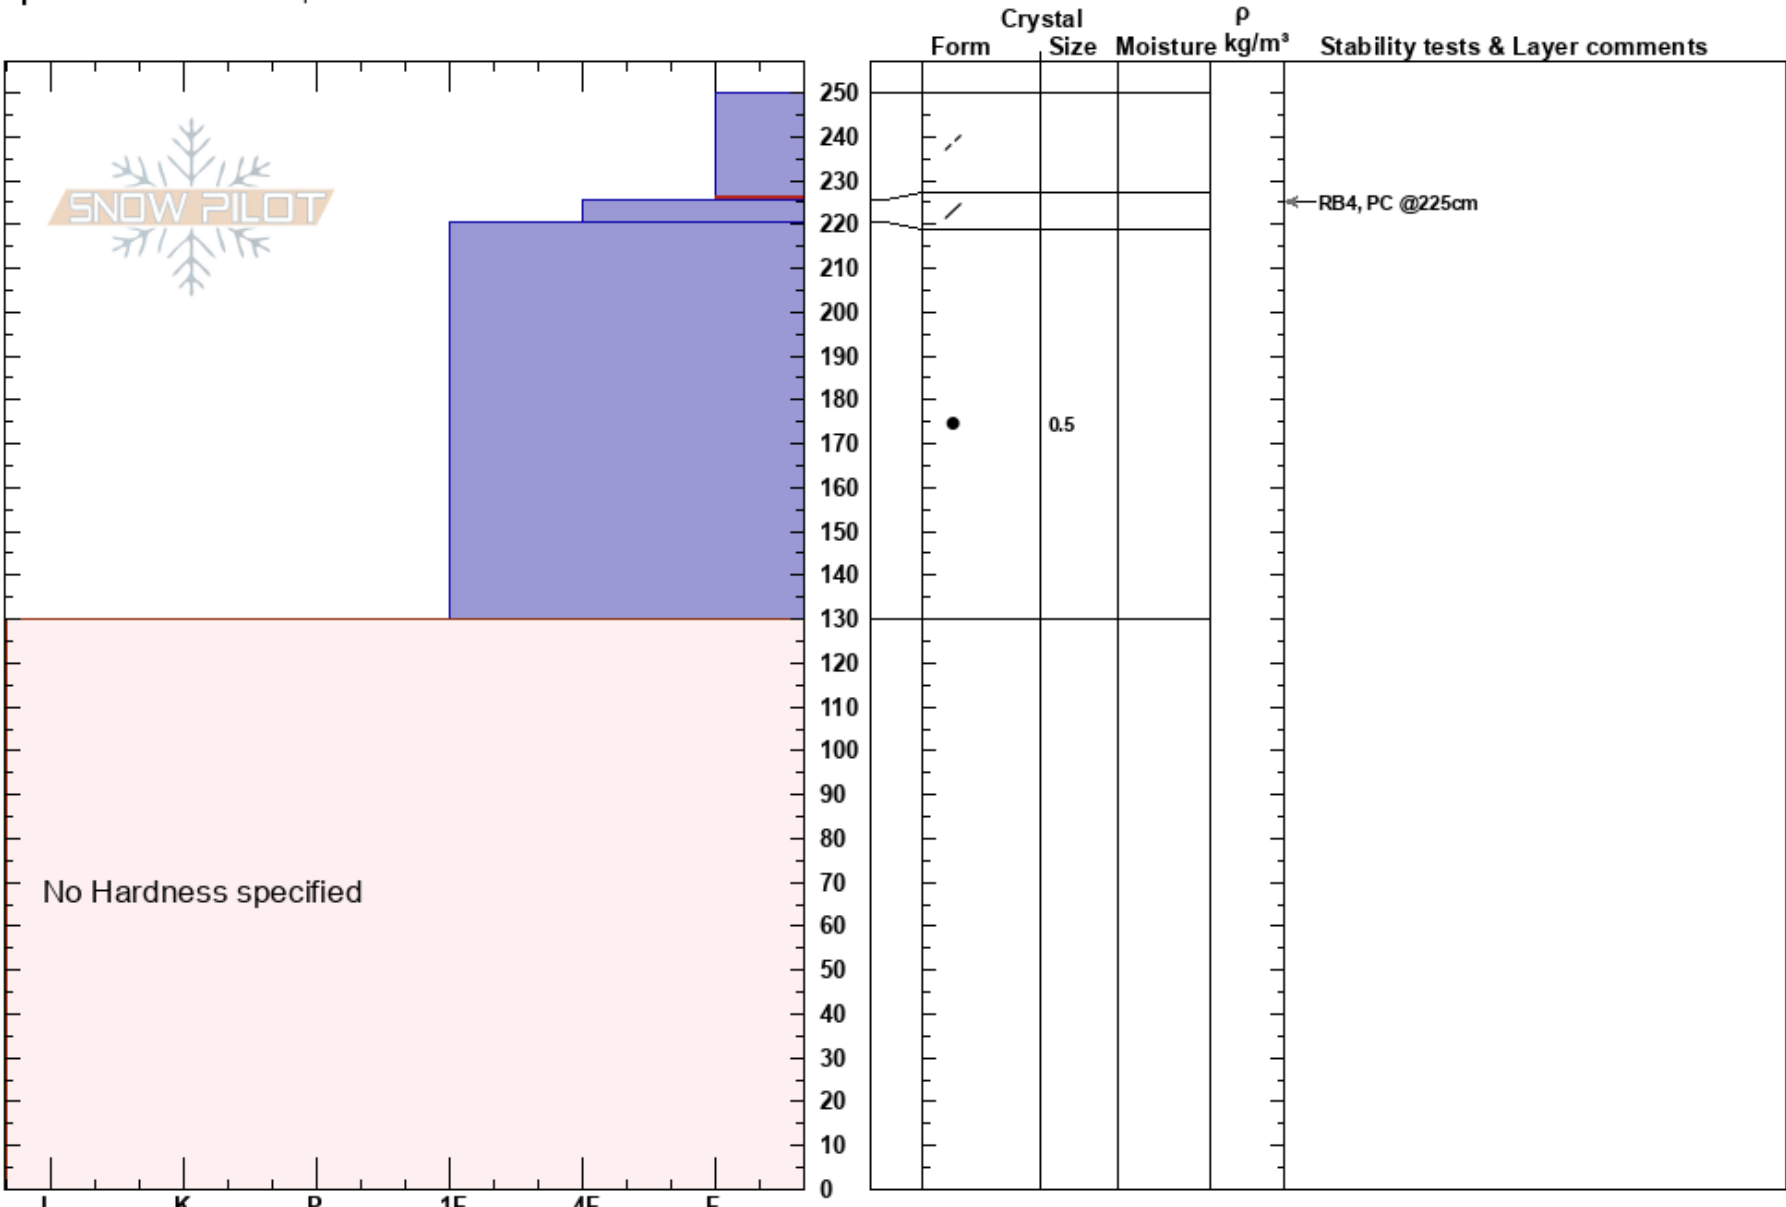

Drews
 Teton Range
 WY
Elevation: 9256 ft
Aspect: NE
Specifics: Ski tracks on slope

Dave Miller
 01/20/2020 - 3:00pm
Co-ord: 43.57784N, -110.87367E
Slope Angle: 32°
Wind Loading: previous

Stability: Good **HS:**250 **Layer Notes:**
Air Temperature: 30°F **PF:**20 250-225.4cm:Problematic layer
Sky Cover: BKN **PS:** 15
Precipitation: NO
Wind: S Light Breeze