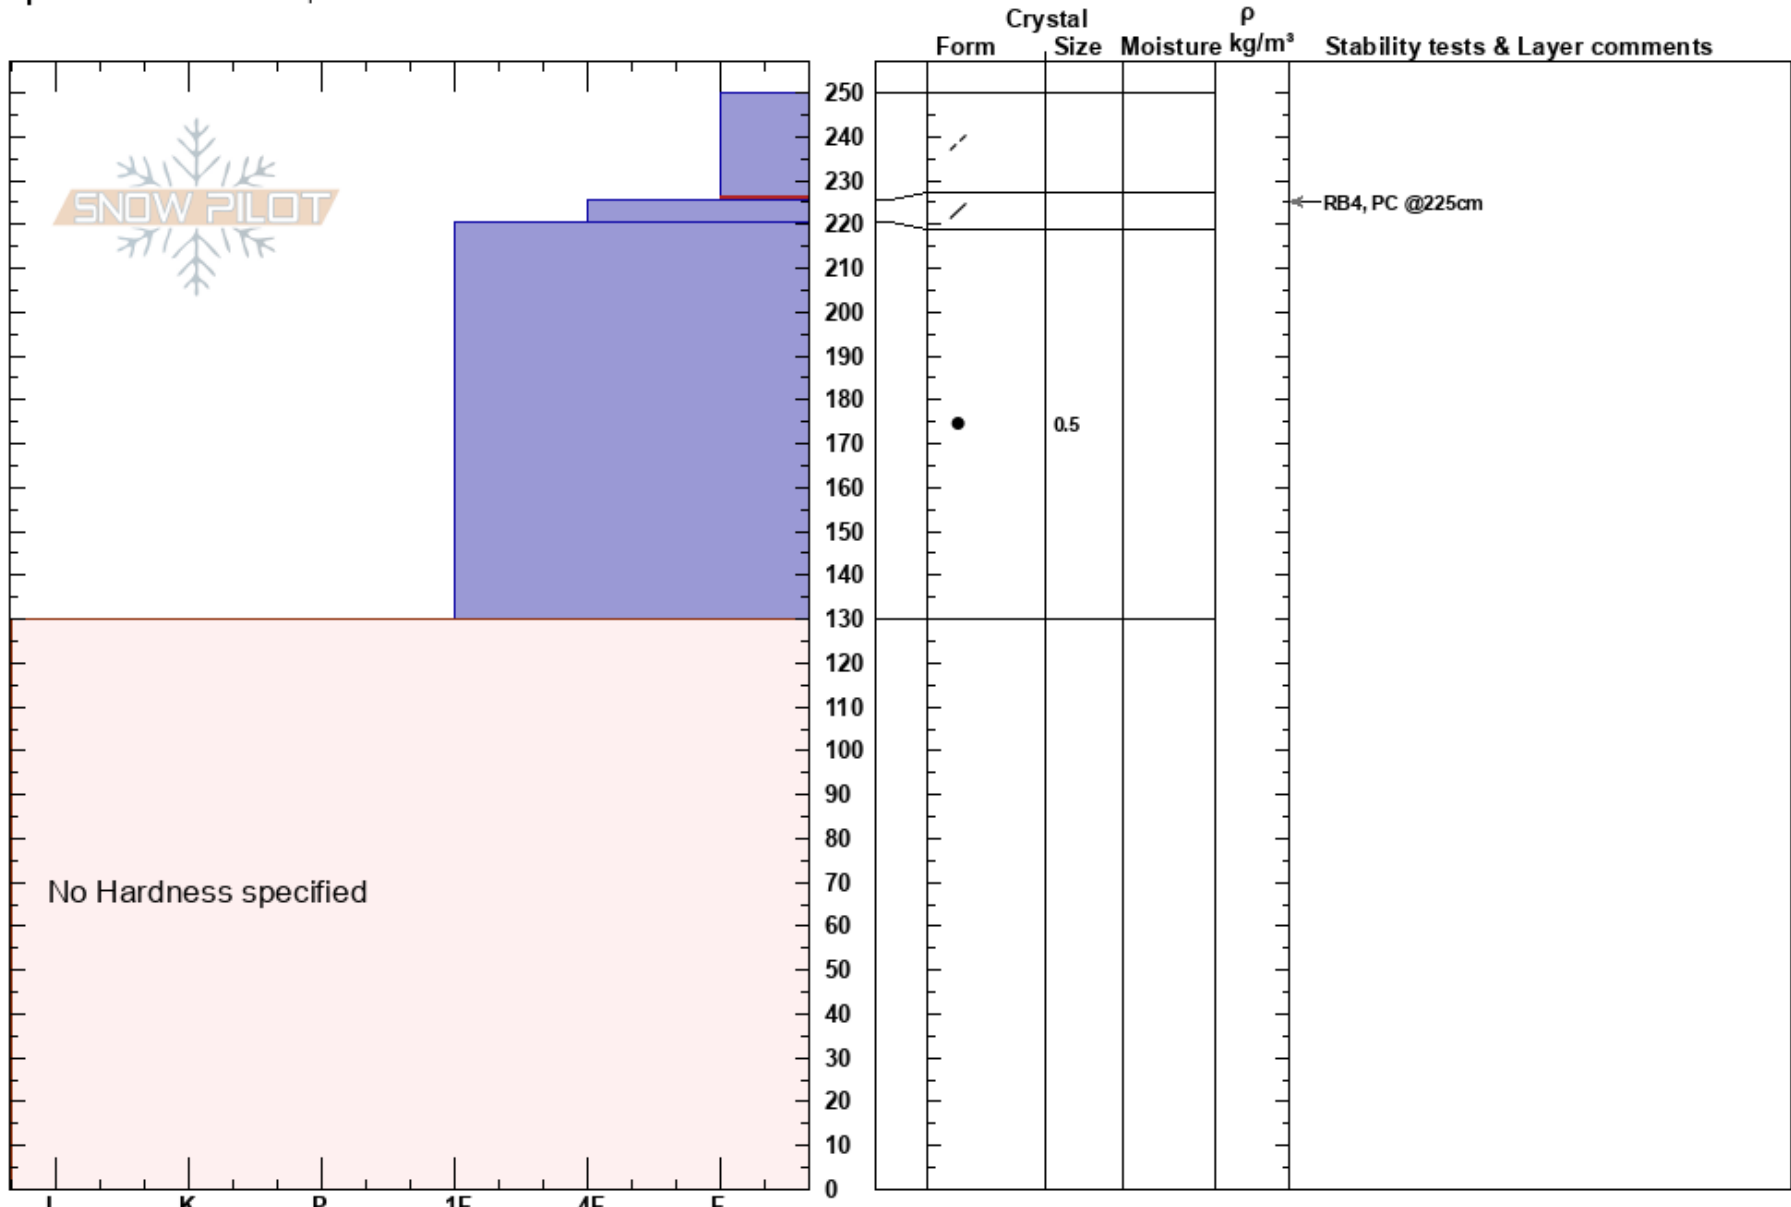

Drews
Teton Range
WY
Elevation: 9256 ft
Aspect: NE
Specifics: Ski tracks on slope

Dave Miller
01/20/2020 - 3:00pm
Co-ord: 43.57784N, -110.87367E
Slope Angle: 32°
Wind Loading: previous

Stability: Good **HS:**250 **Layer Notes:**
Air Temperature: 30°F **PF:**20 250-225.4cm:Problematic layer
Sky Cover: BKN **PS:** 15
Precipitation: NO
Wind: S Light Breeze